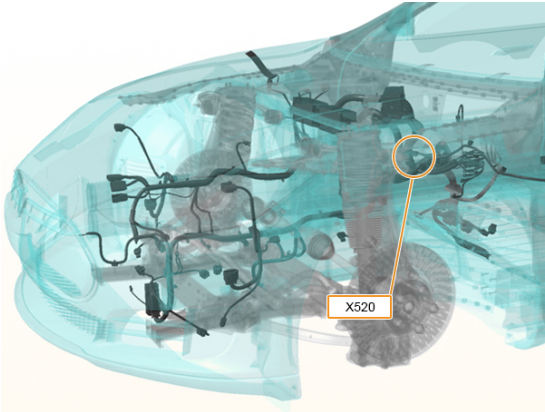

Connector - X520

Description: IntellBattSns

Location: Battery Sensor

Connector Detail: amp_1-1670915-1

Gender:

Color: Black

Cav	Col	Gauge
1	YE/GY	0.5
2	LG/OG	0.5

Connector - X523

Description: PP_CCF2

Location: Center Console

Connector Detail: yazaki_7283-6445-40

Gender:

Color: LightGray

Cav	Col	Gauge
1	BK	1
2	VT	1

Connector - X535

Description: FRL-MN

Cav	Col	Gauge
3	RD/GY	0.75
4	VT	0.75

Location: Near Right Front Shock Tower

Connector Detail: amp_1-967059-1

Gender:

Color: Black

Cav	Col	Gauge
1	PK/BN	0.5
2	RD	0.75