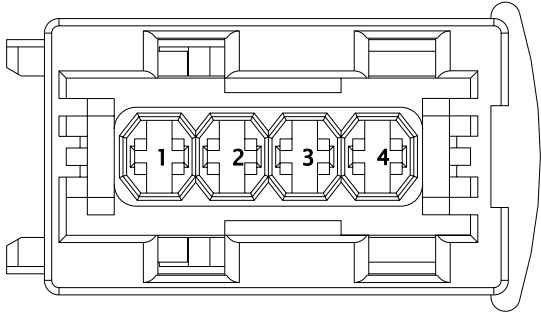

Description: PP_CCF2

Location: Center Console

Connector Detail: yazaki_7283-6445-40

Gender:

Color: LightGray

Cav	Col	Gauge
1	BK	1
2	VT	1

Connector - X535

Description: FRL-MN

Cav	Col	Gauge
3	RD/GY	0.75
4	VT	0.75

Location: Near Right Front Shock Tower

Connector Detail: amp_1-967059-1

Gender:

Color: Black

Cav	Col	Gauge
1	PK/BN	0.5
2	RD	0.75