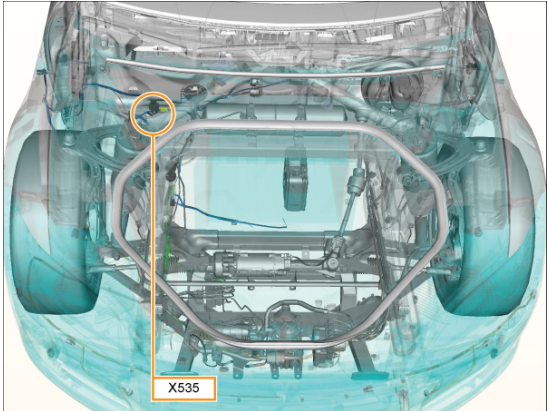

Description: PP_CCF2

Location: Center Console

Connector Detail: yazaki_7283-6445-40

Gender:

Color: LightGray

Cav	Col	Gauge
1	BK	1
2	VT	1

Connector - X535

Description: FRL-MN

Cav	Col	Gauge
3	RD/GY	0.75
4	VT	0.75

Location: Near Right Front Shock Tower

Connector Detail: amp_1-967059-1

Gender:

Color: Black

Cav	Col	Gauge
1	PK/BN	0.5
2	RD	0.75