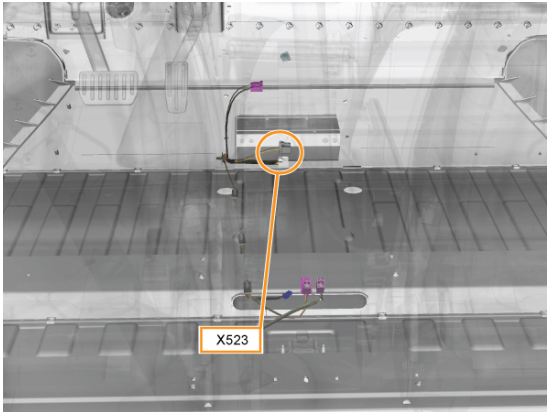

Connector - X520

Description: IntellBattSns

Location: Battery Sensor

Connector Detail: amp_1-1670915-1

Gender:

Color: Black

Cav	Col	Gauge
1	YE/GY	0.5
2	LG/OG	0.5

Connector - X523

Description: PP_CCF2

Location: Center Console

Connector Detail: yazaki_7283-6445-40

Gender:

Color: LightGray

Cav	Col	Gauge
1	BK	1
2	VT	1

Connector - X535

Description: FRL-MN

Cav	Col	Gauge
3	RD/GY	0.75
4	VT	0.75

Location: Near Right Front Shock Tower

Connector Detail: amp_1-967059-1

Gender:

Color: Black

Cav	Col	Gauge
1	PK/BN	0.5
2	RD	0.75