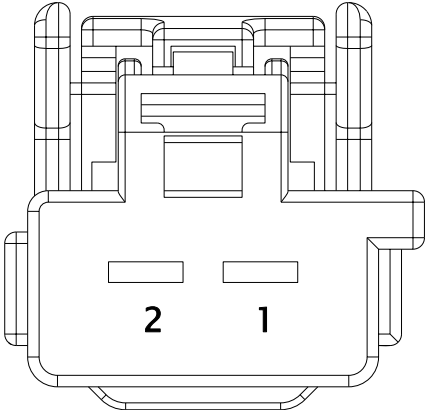

Connector - X520

Description: IntellBattSns

Location: Battery Sensor

Connector Detail: amp_1-1670915-1

Gender:

Color: Black

Cav	Col	Gauge
1	YE/GY	0.5
2	LG/OG	0.5

Connector - X523

Description: PP_CCF2

Location: Center Console

Connector Detail: yazaki_7283-6445-40

Gender:

Color: LightGray

Cav	Col	Gauge
1	BK	1
2	VT	1

Connector - X535

Description: FRL-MN

Cav	Col	Gauge
3	RD/GY	0.75
4	VT	0.75

Location: Near Right Front Shock Tower

Connector Detail: amp_1-967059-1

Gender:

Color: Black

Cav	Col	Gauge
1	PK/BN	0.5
2	RD	0.75