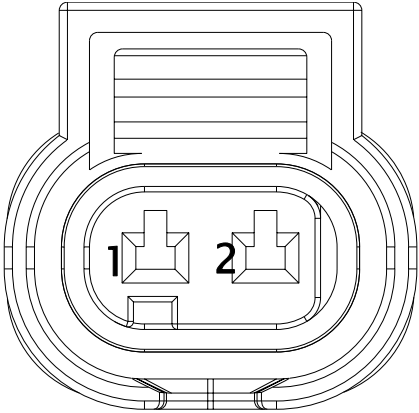

Connector - X520

Description: IntellBattSns

Location: Battery Sensor

Connector Detail: amp_1-1670915-1

Gender:

Color: Black

Cav	Col	Gauge
1	YE/GY	0.5
2	LG/OG	0.5

Connector - X523

Description: PP_CCF2

Location: Center Console

Connector Detail: yazaki_7283-6445-40

Gender:

Color: LightGray

Cav	Col	Gauge
1	BK	1
2	VT	1

Connector - X535

Description: FRL-MN

Cav	Col	Gauge
3	RD/GY	0.75
4	VT	0.75

Location: Near Right Front Shock Tower

Connector Detail: amp_1-967059-1

Gender:

Color: Black

Cav	Col	Gauge
1	PK/BN	0.5
2	RD	0.75