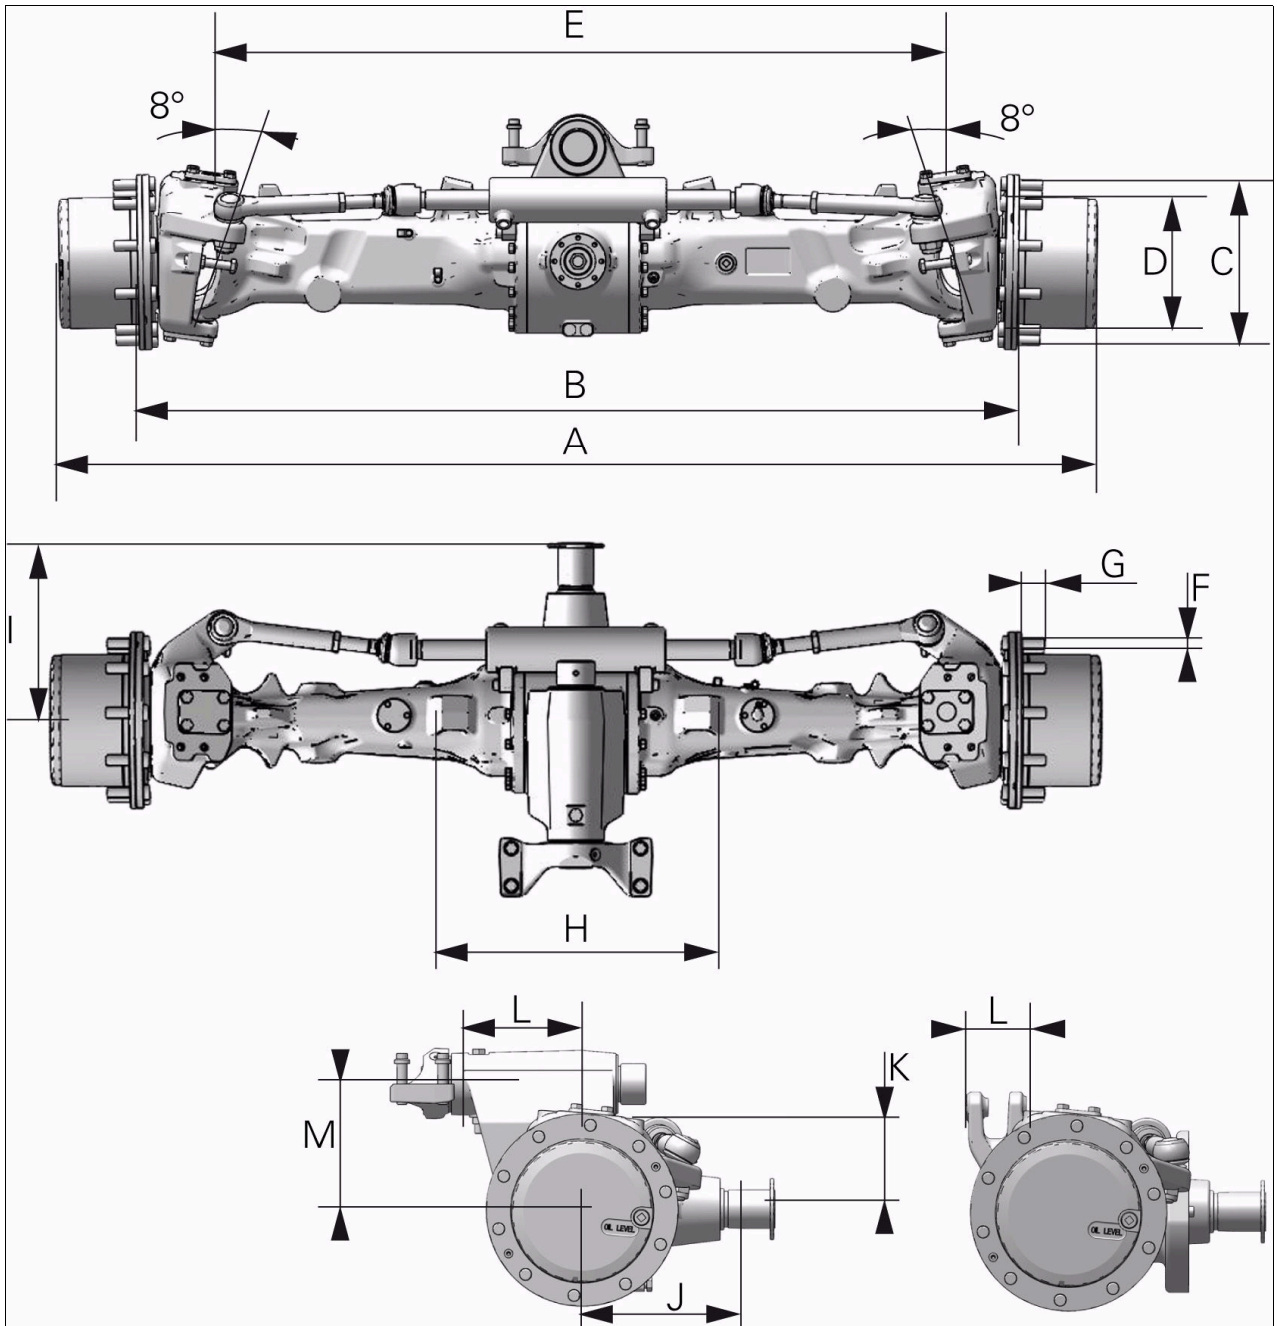

1.2 View of DANA 740/750 fixed axle assembly

Fig. 1.

1051931

1. Final drive assemblies
2. Axle beam assembly
3. Differential assembly
4. Steering ram assembly
5. Steering pivot

1.3 DANA front axle - dimensions - specifications - identification

Dimensions: Axle 740

Fig. 2.

1057277