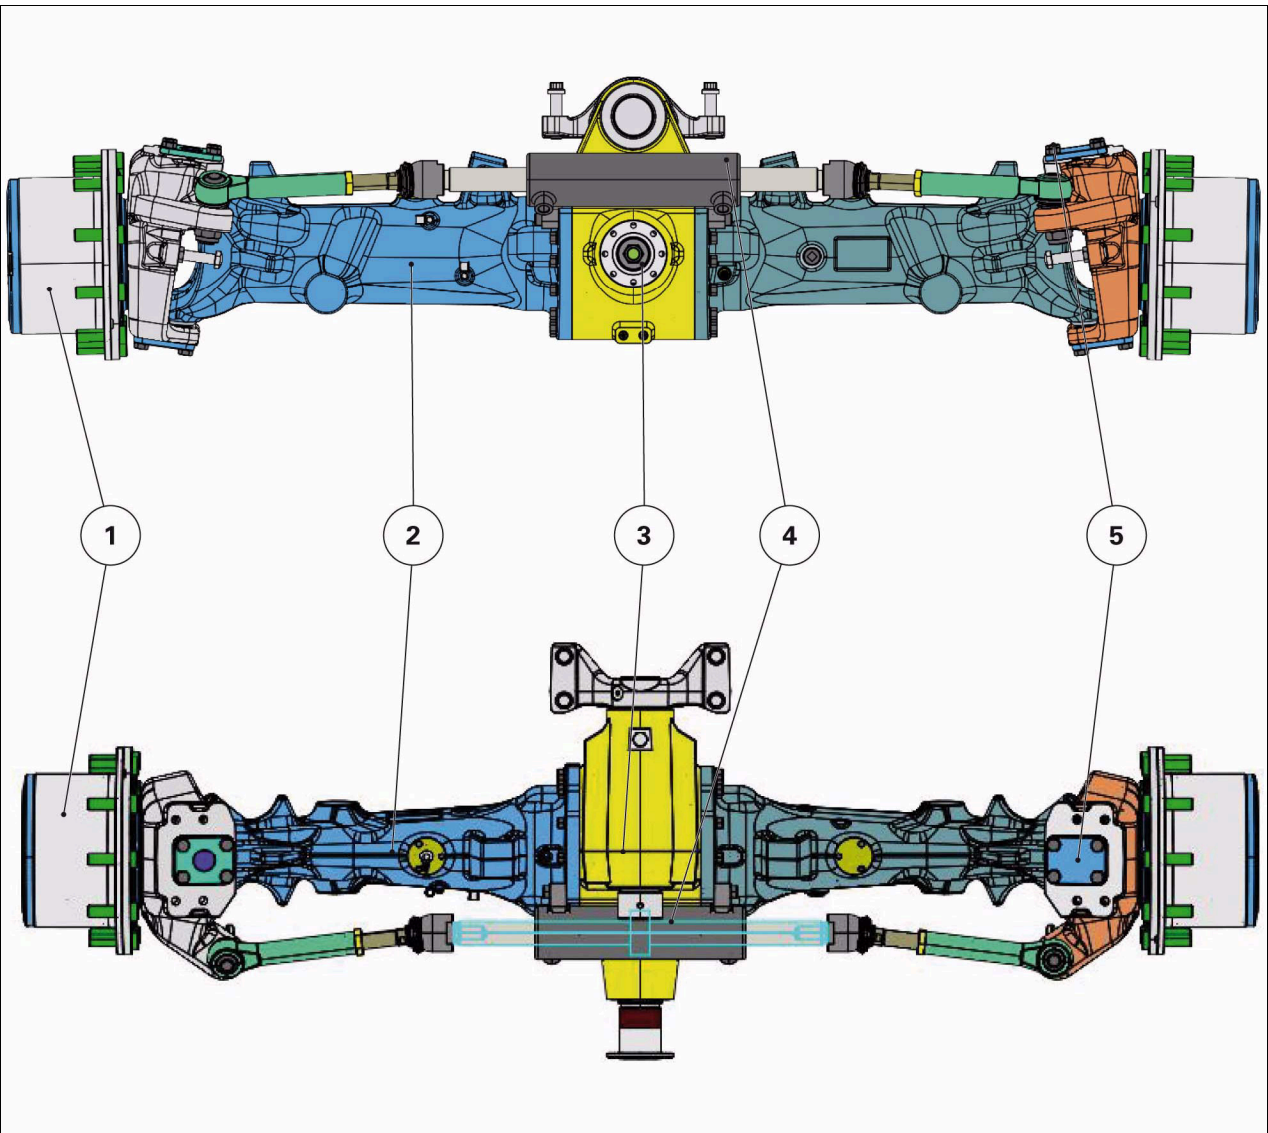

1.2 View of DANA 740/750 fixed axle assembly

Fig. 1.

1051931

1. Final drive assemblies
2. Axle beam assembly
3. Differential assembly
4. Steering ram assembly
5. Steering pivot

1.3 DANA front axle - dimensions - specifications - identification

Dimensions: Axle 740

Fig. 2.

1057277