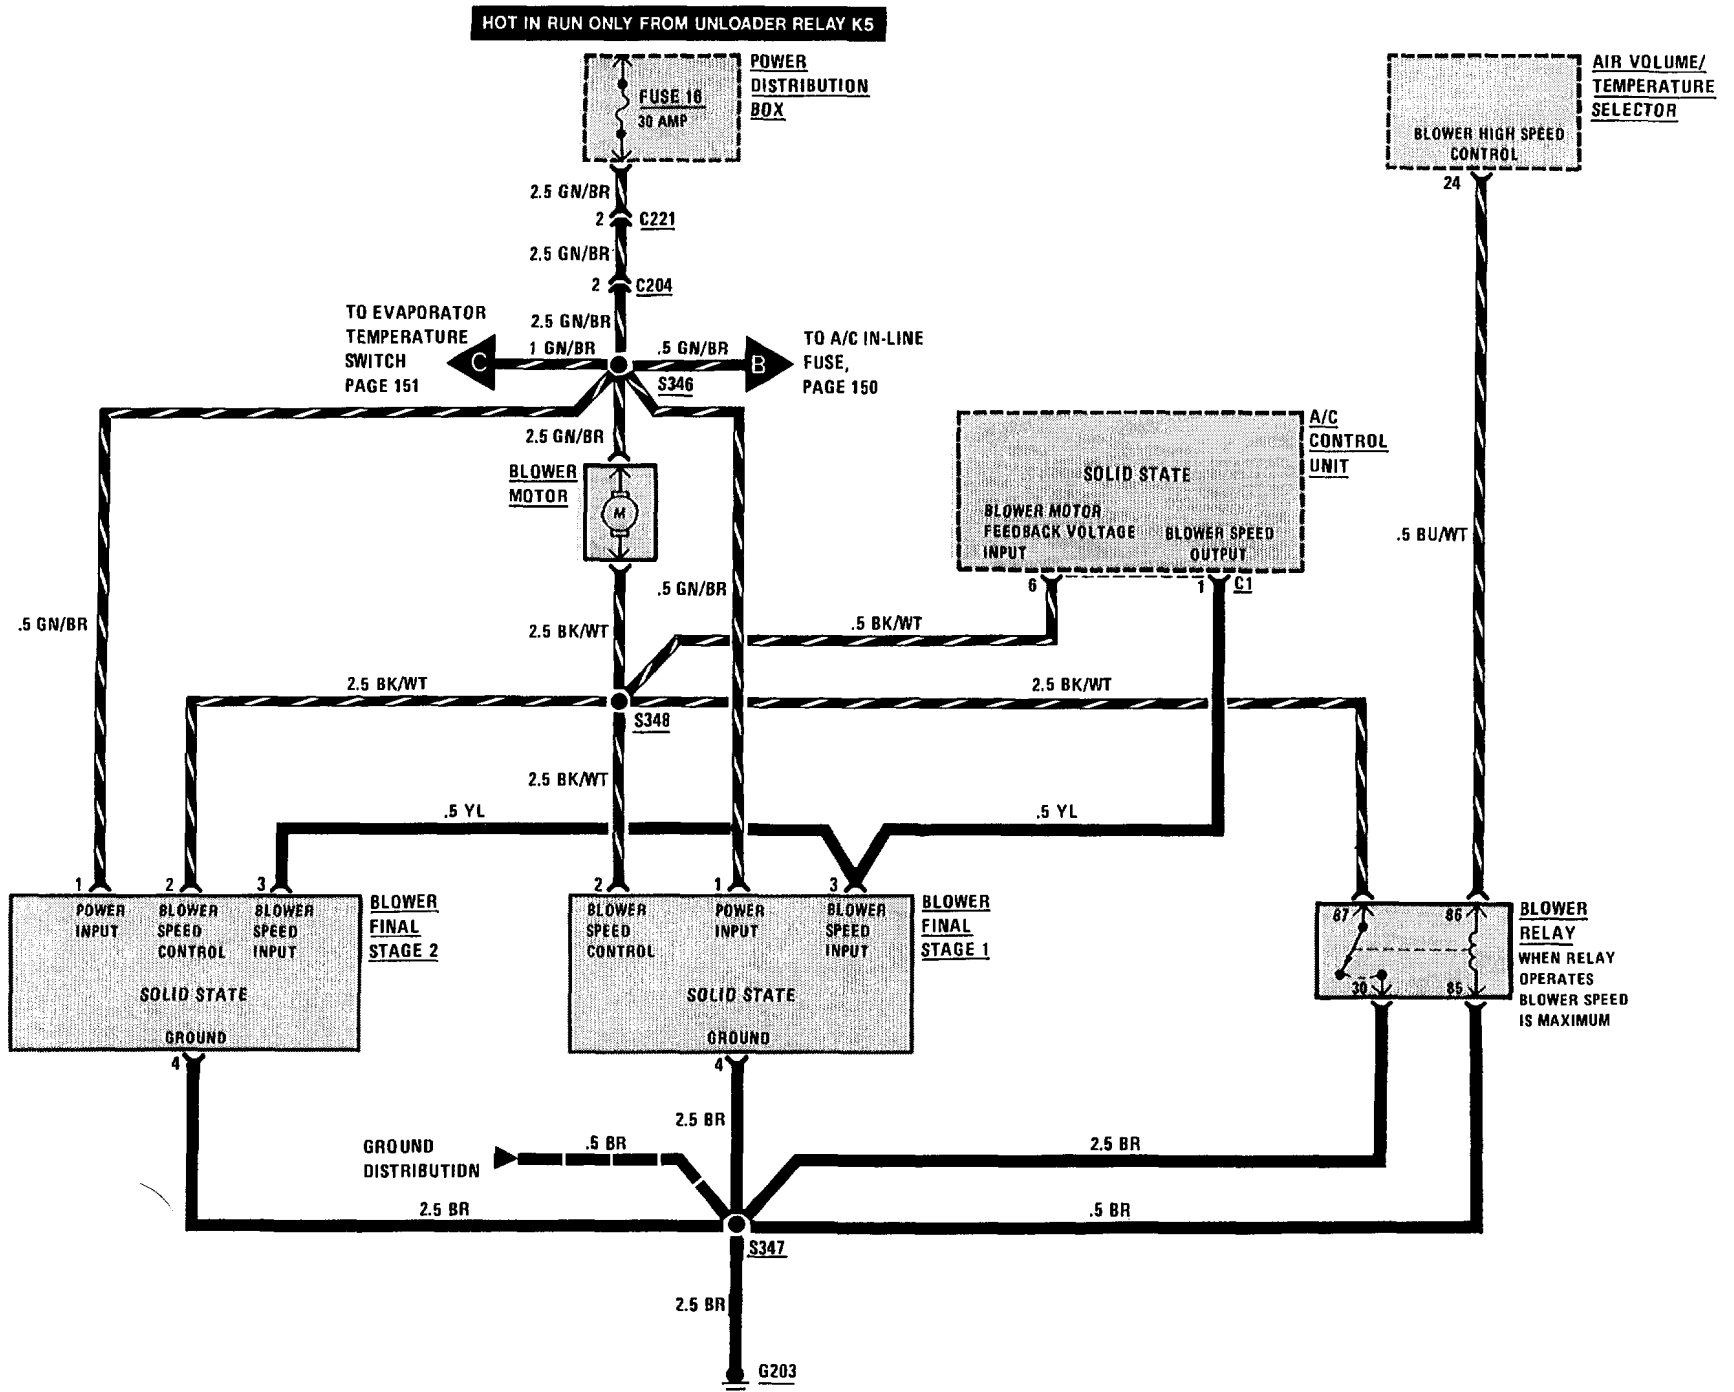

# AUTOMATIC HEATER-AIR CONDITIONER (BLOWER CONTROL) 149

(For Component Locations See Page 201)

# 150 AUTOMATIC HEATER-AIR CONDITIONER (AIR CONTROL)

(For Component Locations See Page 201)

Figure 1 - At Center Console

# AUTOMATIC HEATER-AIR CONDITIONER (AIR/COMPRESSOR CONTROL) 151

(For Component Locations See Page 201)

**HOT IN RUN ONLY FROM UNLOADER RELAY K5**