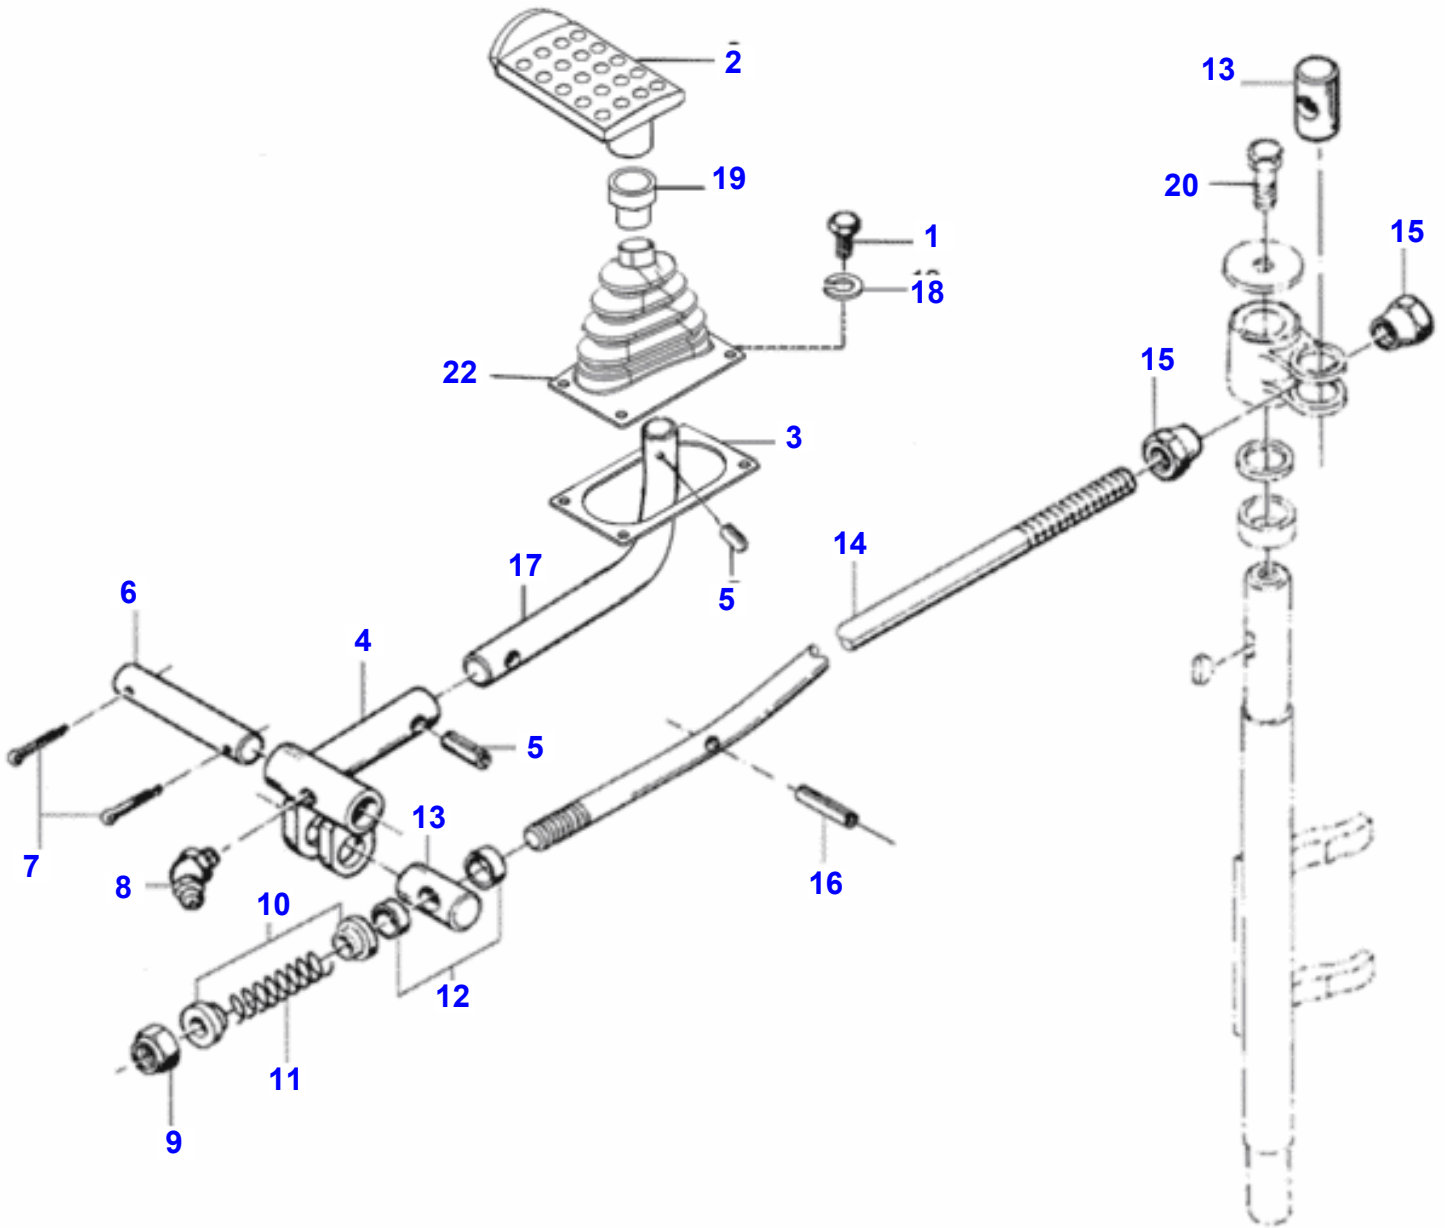

WT460B TRACTOR (BRAZIL)
DIFFERENTIAL LOCK DRIVE

Challenger**WT460B TRACTOR (BRAZIL)**

C046006

DIFFERENTIAL LOCK DRIVE

Page051-02-1834

Item	Part Number	Qty	Description
1	VHA6313	4	Screw
2	V81620310	1	Lock pedal
3	V81731400	1	Fastener
4	V83907800	1	Bracket
5	VJE9069	2	Pressure pin
6	V80075900	1	Shaft
7	VJE3103	2	Split pin
8	VGG0085	1	Grease nipple
9	VJB8906	1	Nut with ring
10	V80158700	2	Spring guide
11	V30515810	1	Spring
12	V80075700	1	Spacer bushing
13	V80075500	2	Pin
14	V80097500	2	Drive rod
15	V822780	2	Adjusting nut
16	VJE9099	1	Pressure pin
17	V83907900	1	Pedal rod
18	VJD3106	4	Washer
19	V436390	1	Plastic bushing
20	V83833000	1	Screw
22	V81673110	1	Protection