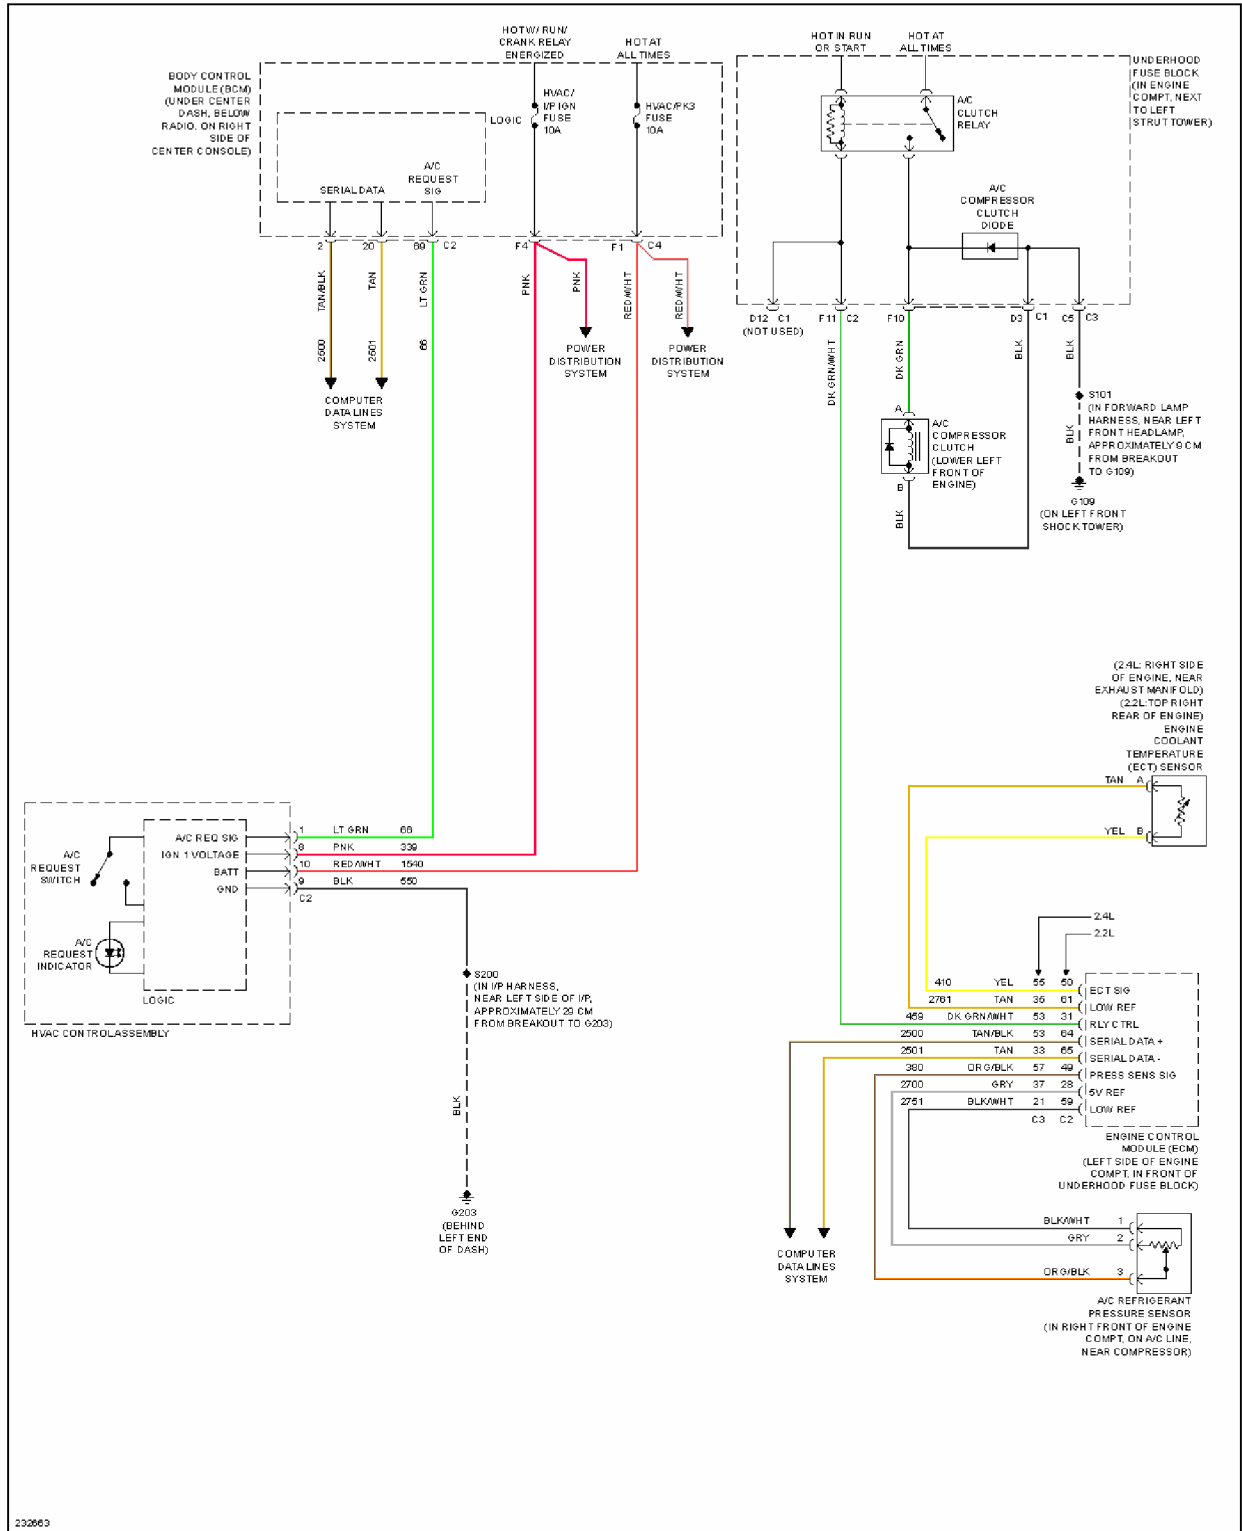

2006 Chevrolet HHR LT

2006 SYSTEM WIRING DIAGRAMS Chevrolet - HHR

Fig. 1: Compressor Circuit

2006 Chevrolet HHR LT

2006 SYSTEM WIRING DIAGRAMS Chevrolet - HHR

Fig. 2: Manual A/C Circuit (1 of 2)

2006 Chevrolet HHR LT

2006 SYSTEM WIRING DIAGRAMS Chevrolet - HHR

Fig. 3: Manual A/C Circuit (2 of 2)

ANTI-LOCK BRAKES