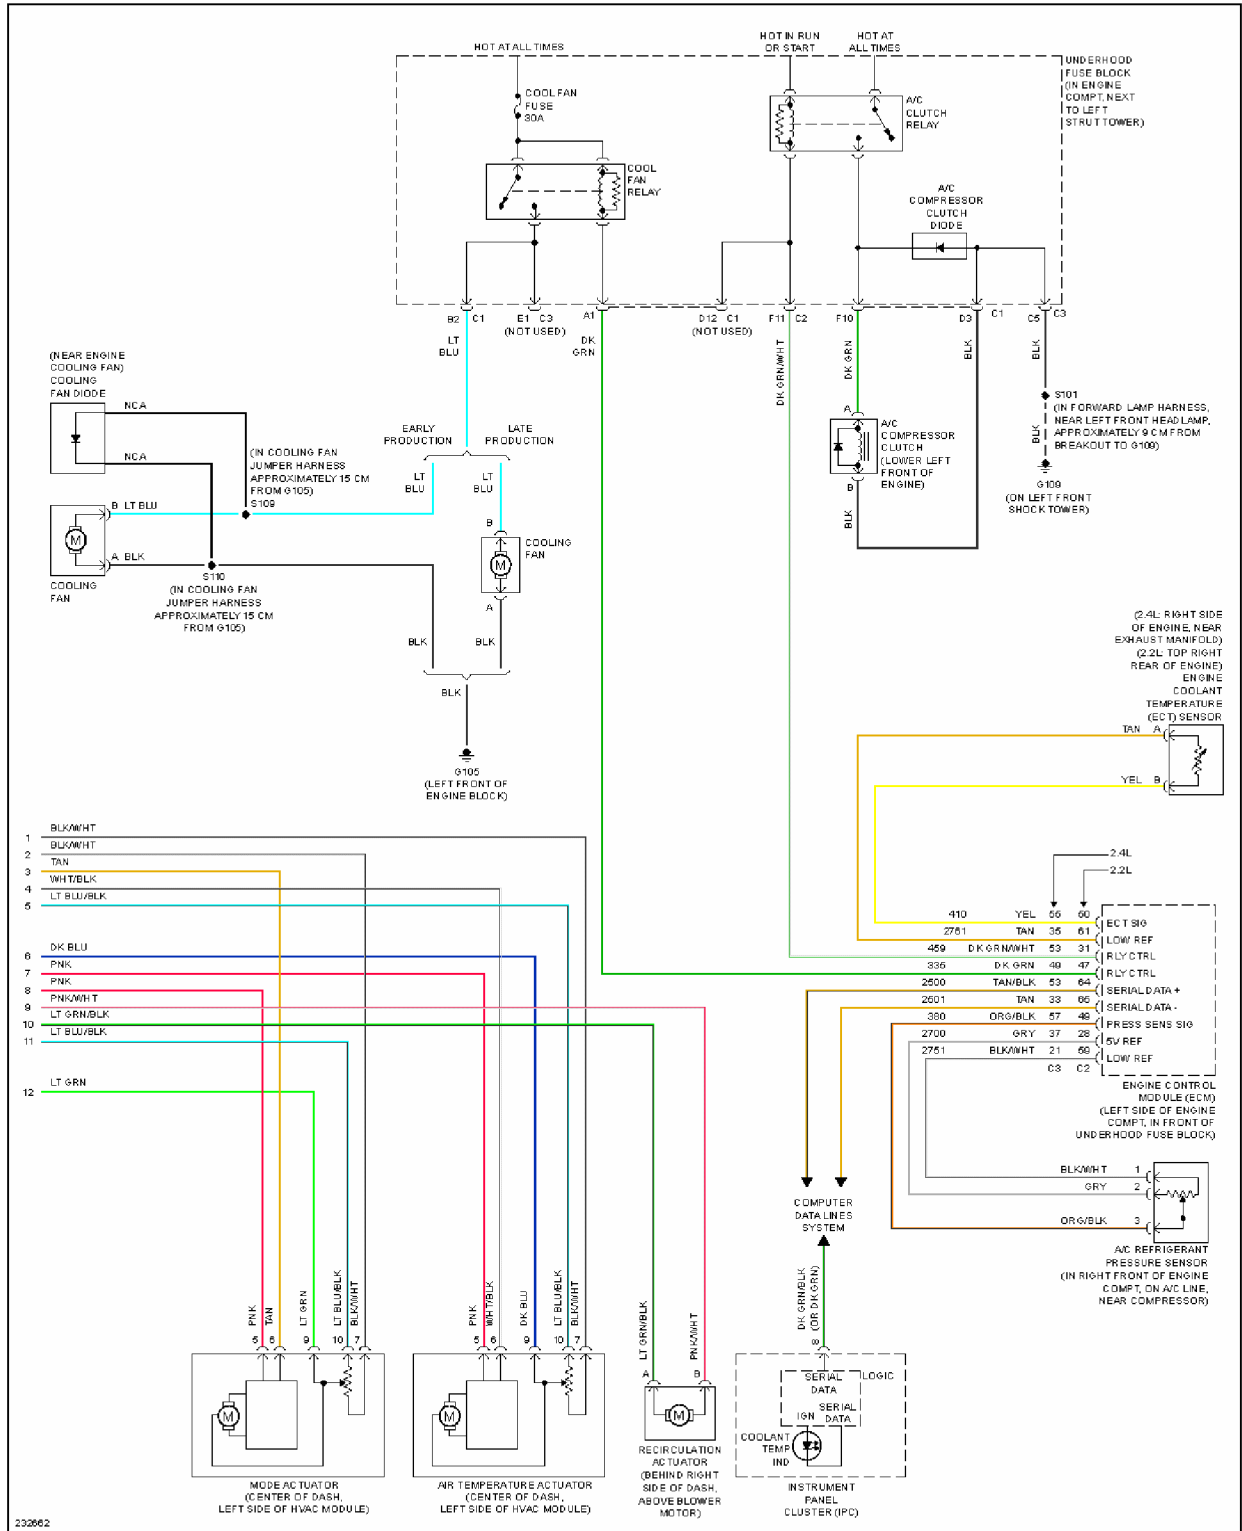

2006 Chevrolet HHR LT

2006 SYSTEM WIRING DIAGRAMS Chevrolet - HHR

Fig. 1: Compressor Circuit

2006 Chevrolet HHR LT

2006 SYSTEM WIRING DIAGRAMS Chevrolet - HHR

Fig. 2: Manual A/C Circuit (1 of 2)

2006 Chevrolet HHR LT

2006 SYSTEM WIRING DIAGRAMS Chevrolet - HHR

Fig. 3: Manual A/C Circuit (2 of 2)

ANTI-LOCK BRAKES