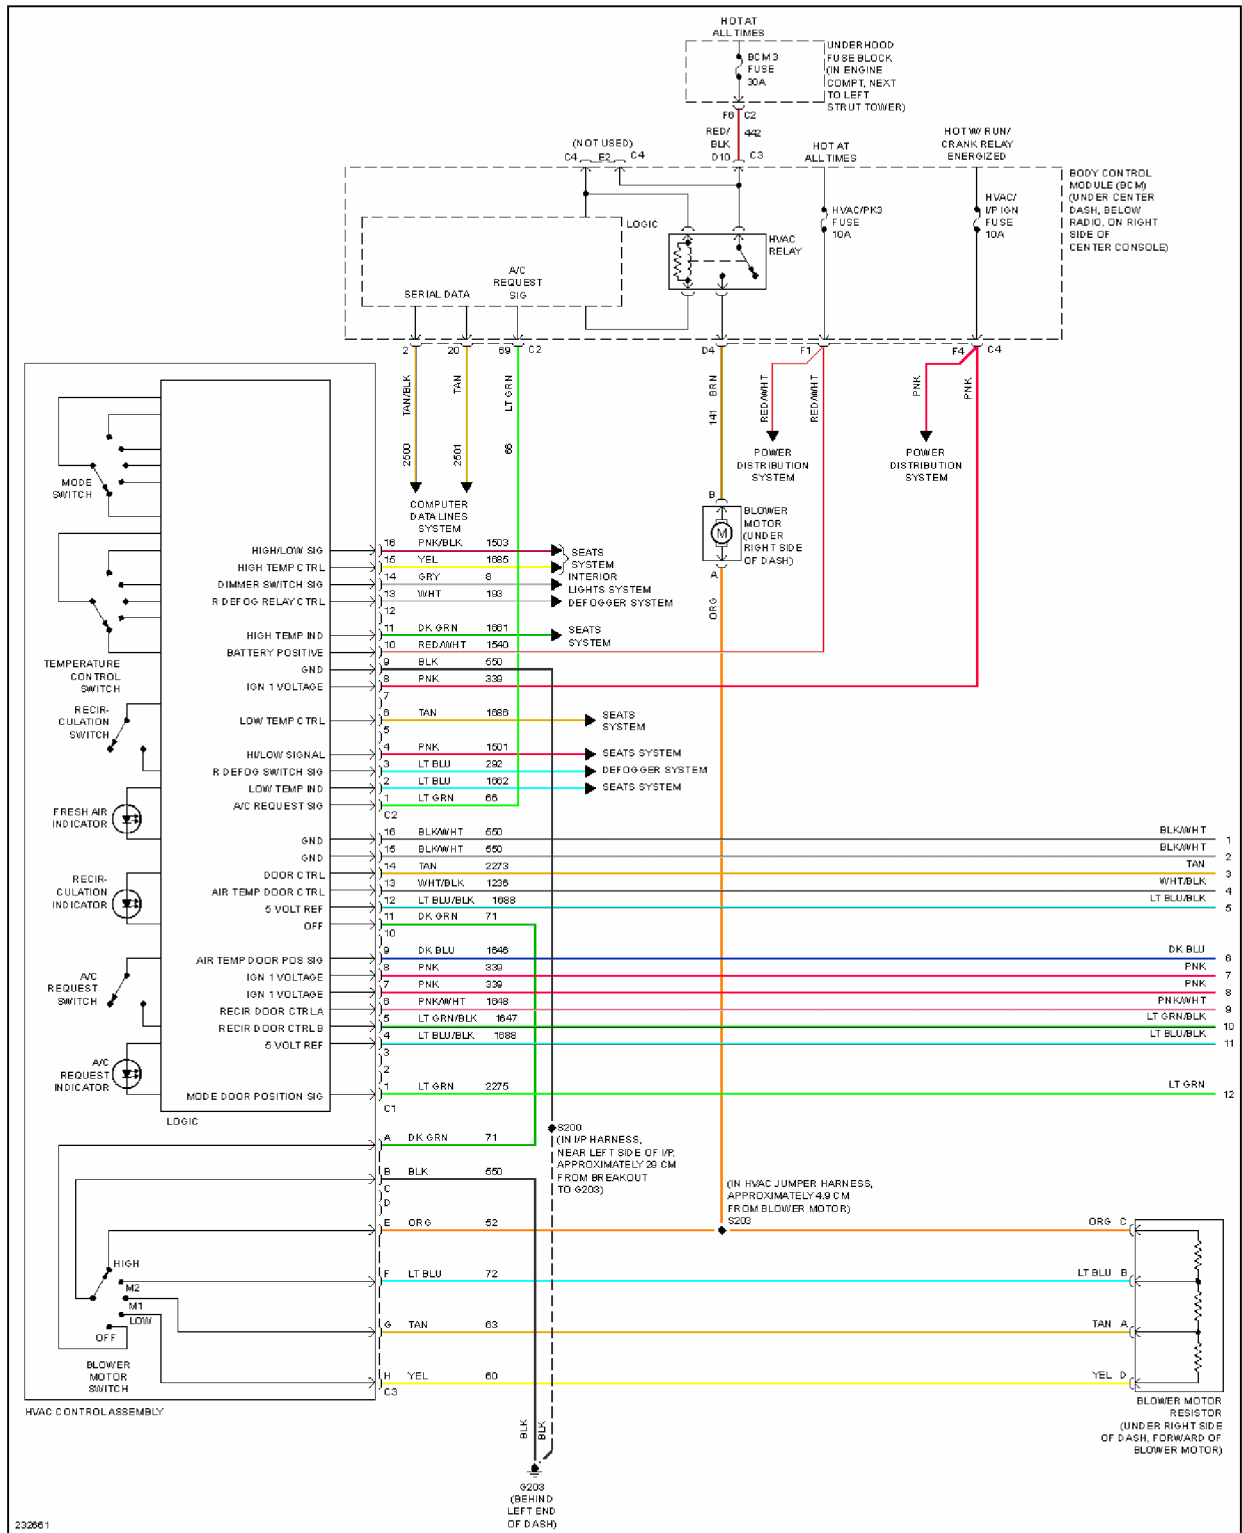

2006 Chevrolet HHR LT

2006 SYSTEM WIRING DIAGRAMS Chevrolet - HHR

Fig. 1: Compressor Circuit

2006 Chevrolet HHR LT

2006 SYSTEM WIRING DIAGRAMS Chevrolet - HHR

Fig. 2: Manual A/C Circuit (1 of 2)

2006 Chevrolet HHR LT

2006 SYSTEM WIRING DIAGRAMS Chevrolet - HHR

Fig. 3: Manual A/C Circuit (2 of 2)

ANTI-LOCK BRAKES