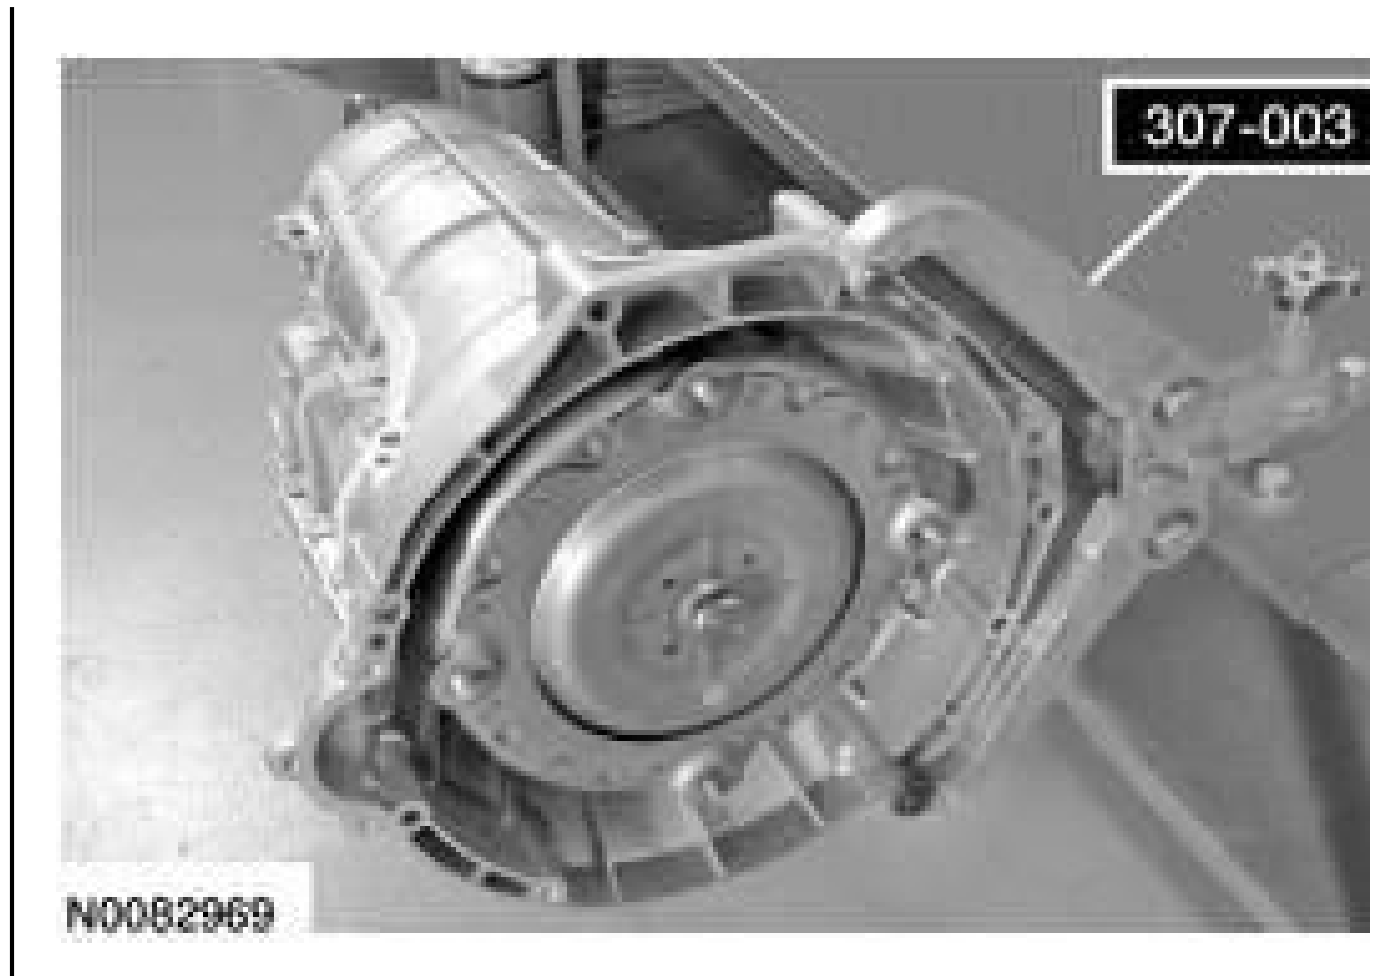

2014 Lincoln Navigator

2014 TRANSMISSIONS Automatic Transmission - 6R80 - Expedition- Navigator

2. Using the Torque Converter Handle, remove the torque converter.

2014 Lincoln Navigator

2014 TRANSMISSIONS Automatic Transmission - 6R80 - Expedition- Navigator

2014 Lincoln Navigator

2014 TRANSMISSIONS Automatic Transmission - 6R80 - Expedition- Navigator

3. Remove the transmission fluid pan bolts and the transmission fluid pan.

4. Remove the transmission fluid pan gasket.