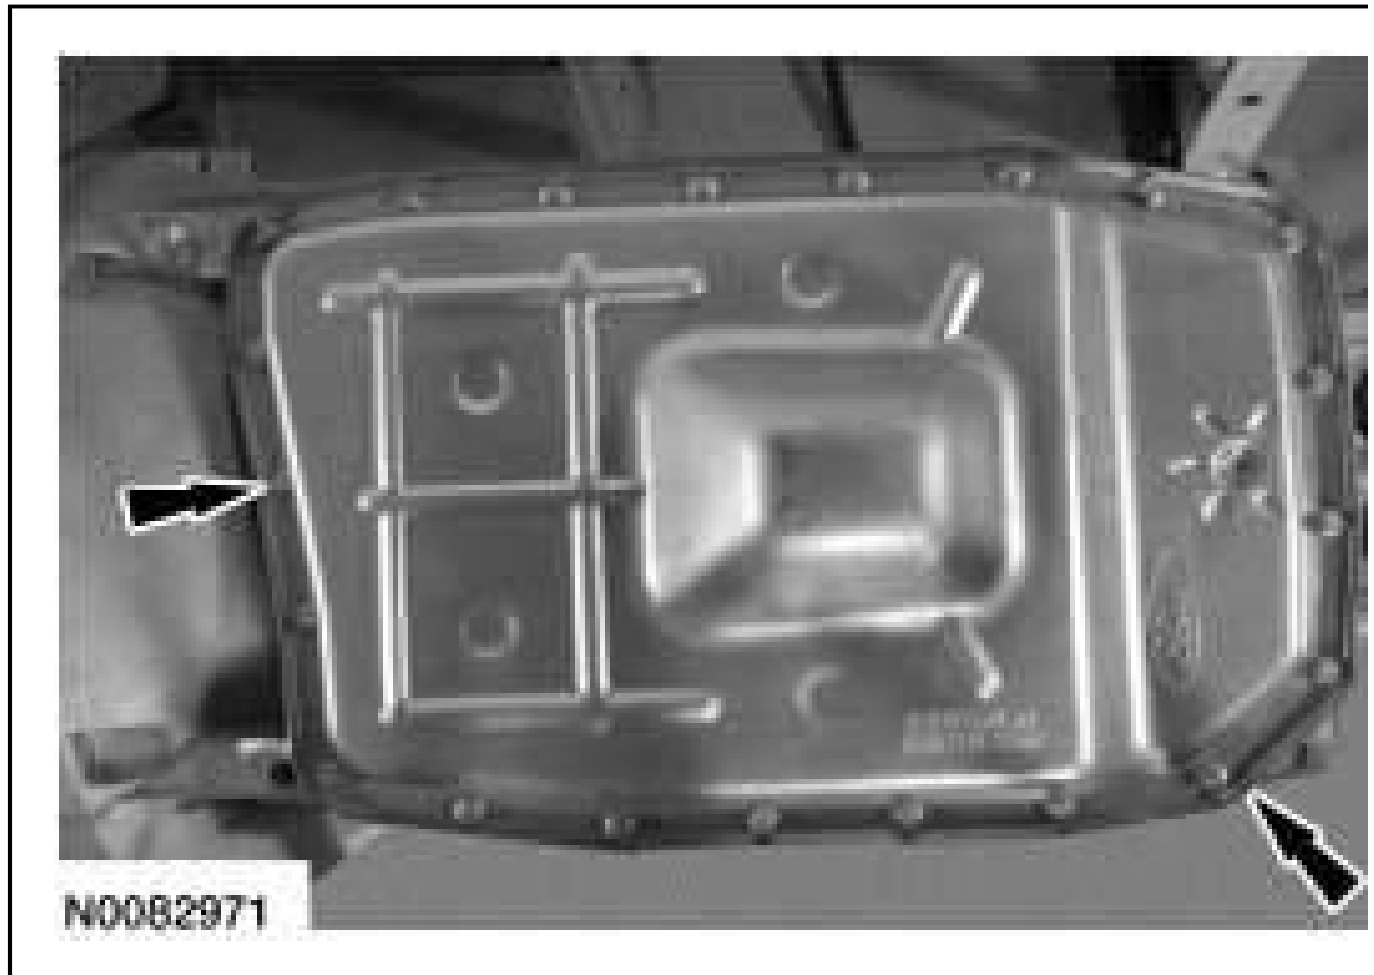

2014 Lincoln Navigator

2014 TRANSMISSIONS Automatic Transmission - 6R80 - Expedition- Navigator

2. Using the Torque Converter Handle, remove the torque converter.

2014 Lincoln Navigator

2014 TRANSMISSIONS Automatic Transmission - 6R80 - Expedition- Navigator

2014 Lincoln Navigator

2014 TRANSMISSIONS Automatic Transmission - 6R80 - Expedition- Navigator

3. Remove the transmission fluid pan bolts and the transmission fluid pan.

4. Remove the transmission fluid pan gasket.