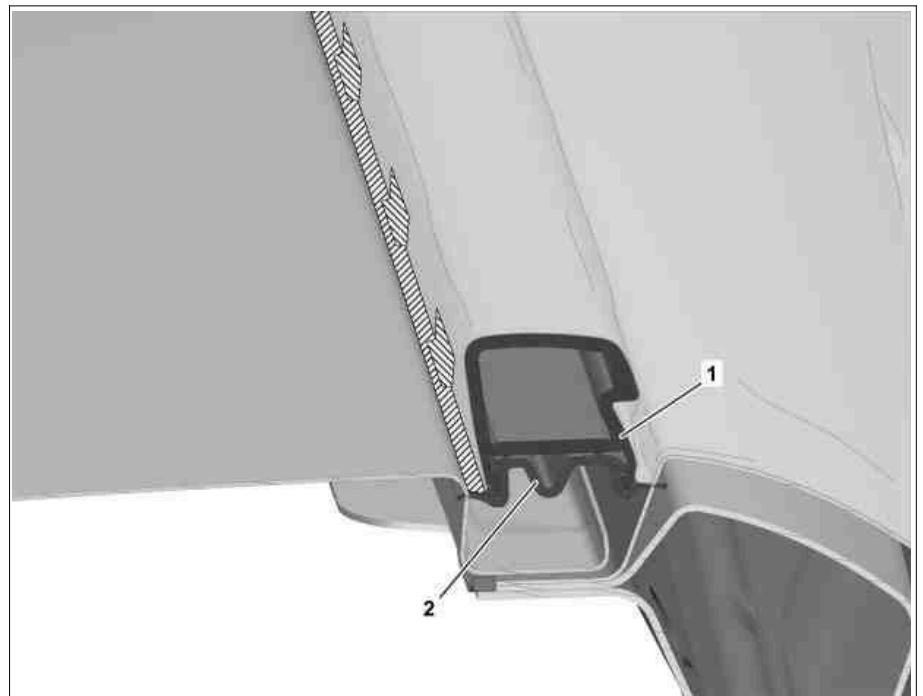

Model 205.3, 213.1/2, 238.3  
with code 413 (Automatic panoramic sliding sunroof)

P98.00-3571-08

Shown on model 213.1, rear roof paneling in paint stage 2/3

Sectional view of masking off, covering in the area of the roof railing (1), shown on model 213.2

- 1 Roof railing
- 2 Seal

P98.00-3643-06

	Notes on paintwork repairs		AH98.00-P-9408-02A
	General information on masking for paintwork		AH98.00-P-0200-01BK
	<b>Covering, masking off in paint stage 2 or 3</b>		
1	Remove drip rails.	Model 205.3, 213.1, 238.3 with code 413 (Automatic panoramic sliding sunroof)	
2.1	Lift seal (2) in area of roof railing (1) at inside roof paneling, underlay with suitable spacer and mask off.	Model 213.2 with code 413 (Automatic panoramic sliding sunroof) Paint stage 3, if the damaged area is not in the area of the roof railing (1), or paint stage 2.	