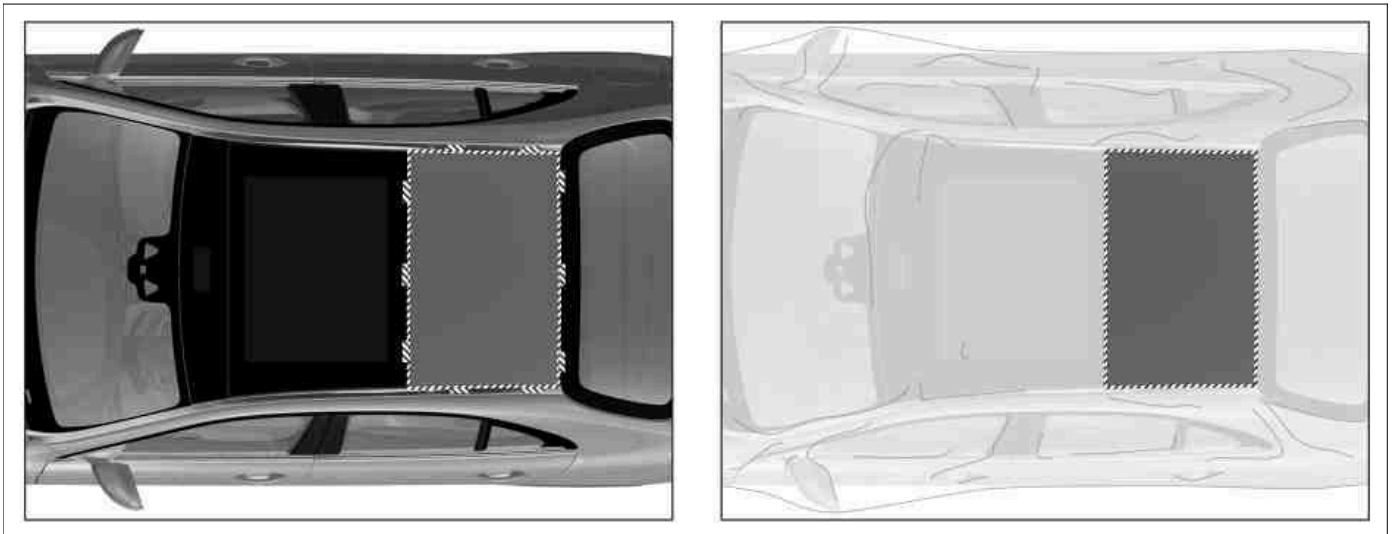

Model 205.3, 213.1/2, 238.3  
with code 413 (Automatic panoramic sliding sunroof)

P98.00-3571-08

Shown on model 213.1, rear roof paneling in paint stage 2/3

Sectional view of masking off, covering in the area of the roof railing (1), shown on model 213.2

- 1 Roof railing
- 2 Seal

P98.00-3643-06

	Notes on paintwork repairs		AH98.00-P-9408-02A
	General information on masking for paintwork		AH98.00-P-0200-01BK
	<b>Covering, masking off in paint stage 2 or 3</b>		
1	Remove drip rails.	Model 205.3, 213.1, 238.3 with code 413 (Automatic panoramic sliding sunroof)	
2.1	Lift seal (2) in area of roof railing (1) at inside roof paneling, underlay with suitable spacer and mask off.	Model 213.2 with code 413 (Automatic panoramic sliding sunroof) Paint stage 3, if the damaged area is not in the area of the roof railing (1), or paint stage 2.	