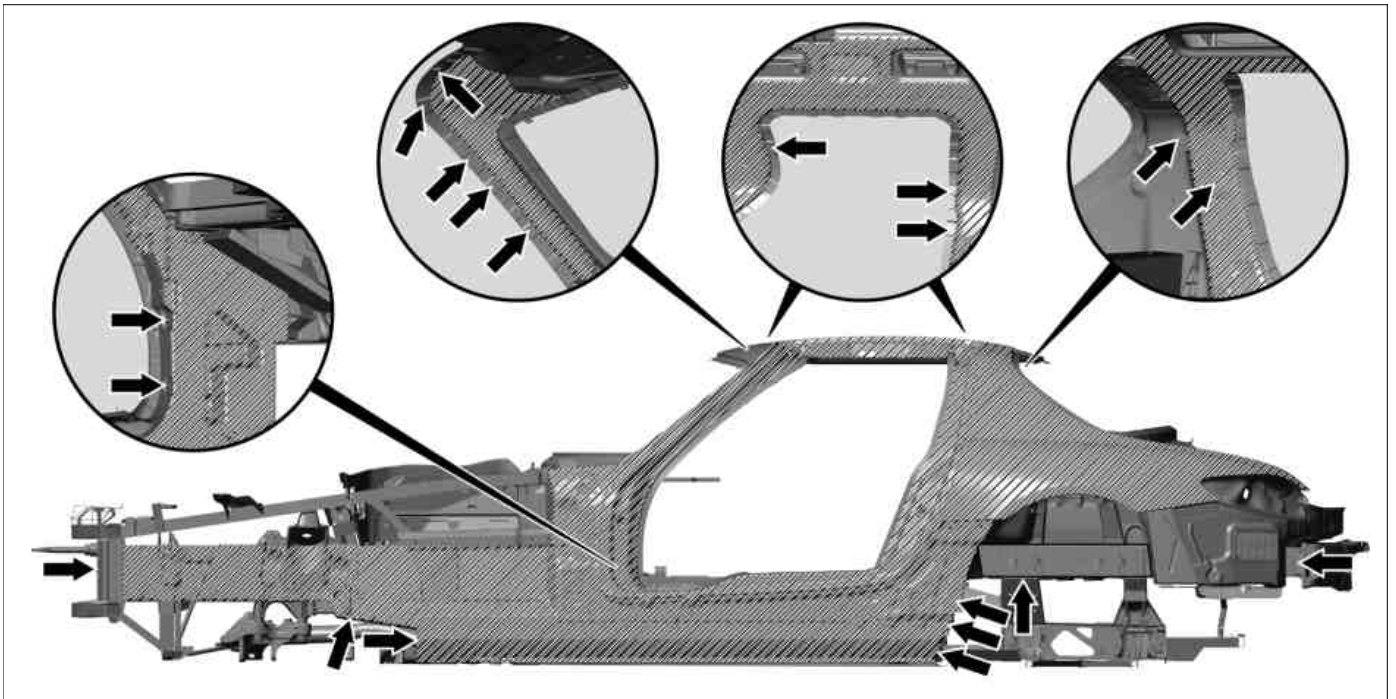

Model 197

Engine hood, shown on model 197.3 except CODE P98 (Special model "AMG Black Series")

P97.20-2534-02

Trunk lid, shown on model 197.3

P97.20-2535-11

Door, shown on model 197.3

P97.20-2536-11

P97.20-2537-09

Upper front longitudinal member, A-pillar, B-pillar, side wall paneling and lower side longitudinal member, shown on model 197.3

Front longitudinal member, shown on model 197.3

P97.20-2538-11

Rear longitudinal member, shown on model 197.3