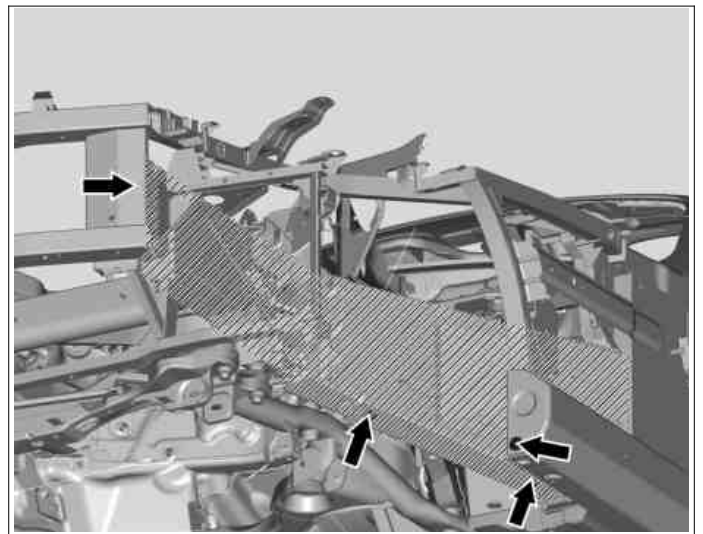

Model 197

Engine hood, shown on model 197.3 except CODE P98 (Special model "AMG Black Series")

P97.20-2534-02

Trunk lid, shown on model 197.3

P97.20-2535-11

Door, shown on model 197.3

P97.20-2536-11

P97.20-2537-09

Upper front longitudinal member, A-pillar, B-pillar, side wall paneling and lower side longitudinal member, shown on model 197.3

Front longitudinal member, shown on model 197.3

P97.20-2538-11

Rear longitudinal member, shown on model 197.3