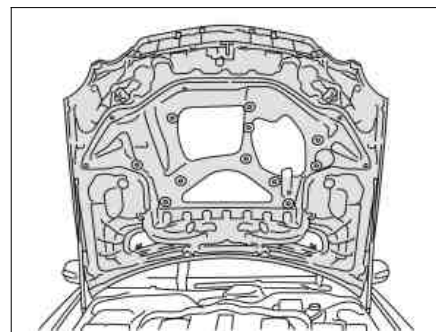

MODEL 211

Engine hood area

P97.20-2217-01

P97.20-2219-00

P97.20-2218-09

Front end and left and right front wheel well area

Inner front longitudinal member/engine compartment (left and right) area

P97.20-2221-01

P97.20-2220-04

P97.20-2222-08

**Complete left and right rear wheel well area, shown on model 211.2**

P97.20-2284-09

**Cross member above rear axle area, shown on model 211.2**