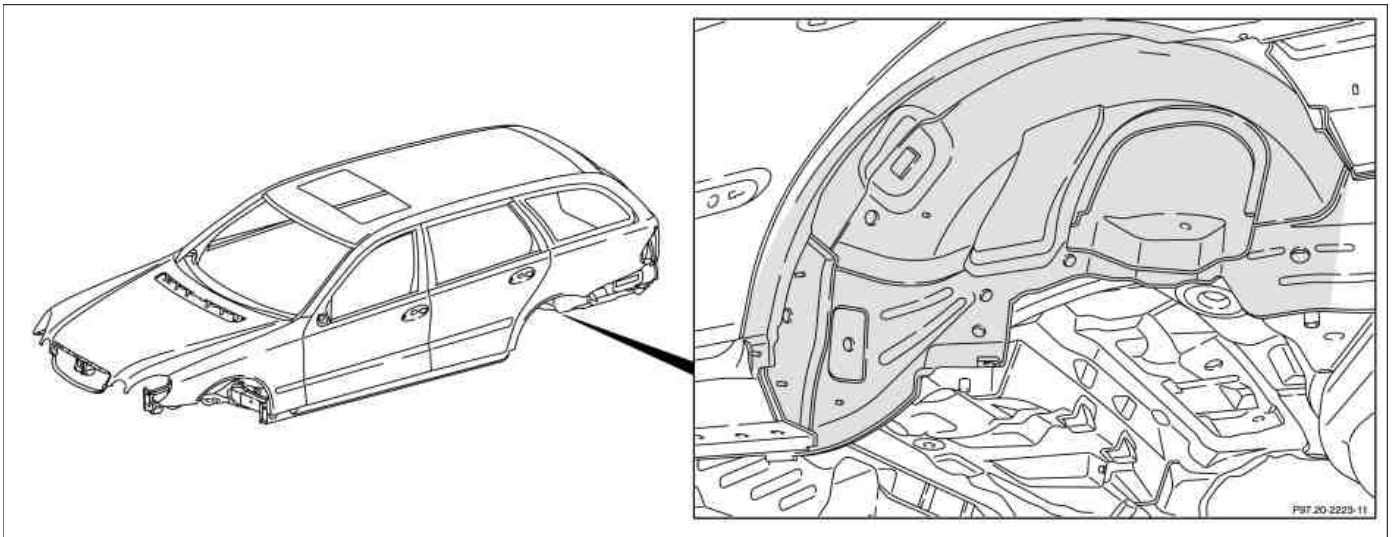

MODEL 211

Engine hood area

P97.20-2217-01

P97.20-2219-00

P97.20-2218-09

Front end and left and right front wheel well area

Inner front longitudinal member/engine compartment (left and right) area

P97.20-2221-01

P97.20-2220-04

P97.20-2222-08

**Complete left and right rear wheel well area, shown on model 211.2**

P97.20-2284-09

**Cross member above rear axle area, shown on model 211.2**