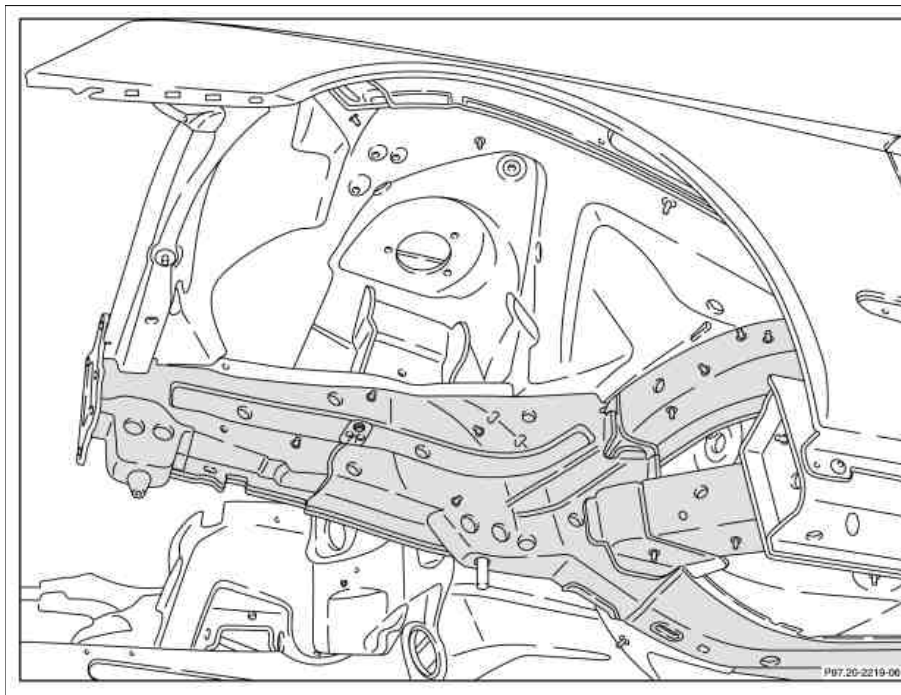

MODEL 211

Engine hood area

P97.20-2217-01

P97.20-2219-00

P97.20-2218-09

Front end and left and right front wheel well area

Inner front longitudinal member/engine compartment (left and right) area

P97.20-2221-01

P97.20-2220-04

P97.20-2222-08

**Complete left and right rear wheel well area, shown on model 211.2**

P97.20-2284-09

**Cross member above rear axle area, shown on model 211.2**