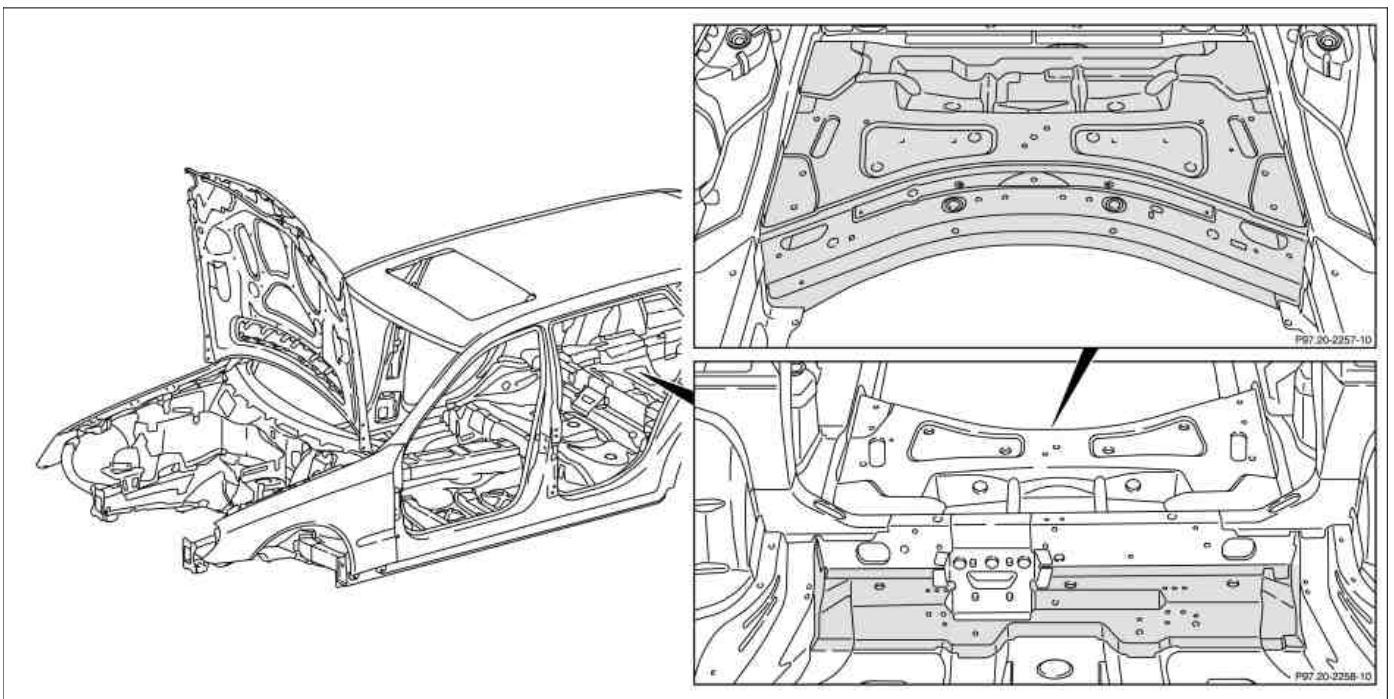

MODEL 211

Engine hood area

P97.20-2217-01

P97.20-2219-00

P97.20-2218-09

Front end and left and right front wheel well area

Inner front longitudinal member/engine compartment (left and right) area

P97.20-2221-01

P97.20-2220-04

P97.20-2222-08

**Complete left and right rear wheel well area, shown on model 211.2**

P97.20-2284-09

**Cross member above rear axle area, shown on model 211.2**