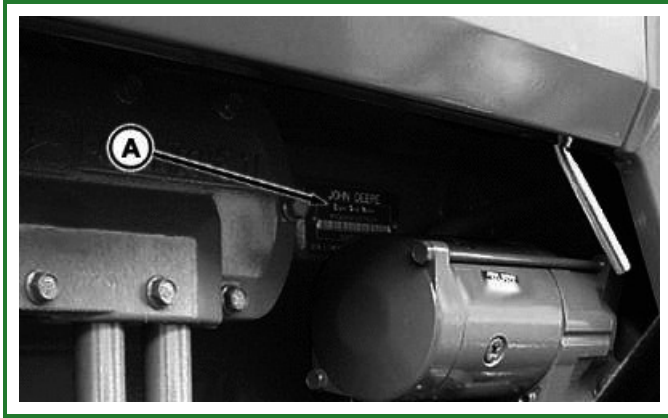

## Record Engine Serial Number

**RW26306-UN: Engine Serial Number Plate**

Identification plate (A) is located on left side of engine near starter.

-: **Serial Number Plate**

Serial Number	
*	_____*

AG,RF30435,1971-19-12NOV99

## Record Cab Serial Number

**RW26305-UN: Record Cab Serial Number**

Identification plate (A) is located on the lower right corner of cab.

**-: Serial Number Plate**

Serial Number	
*	_____*

AG,RF30435,1972-19-12NOV99