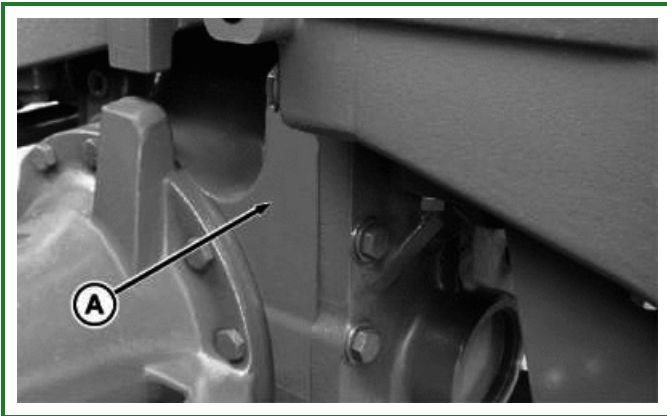

RXA0071136-UN: Record MFWD Serial Number (Late Version)

Identification plate (A) is located on right side of the MFWD axle housing.

-: Serial Number Plate

Serial Number	
*	*

OURX935,0000094-19-02NOV04