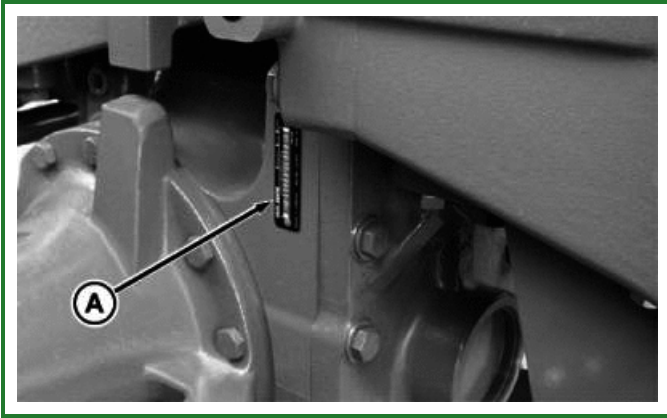

Record Mechanical Front-Wheel Drive Serial Number

RW26308-UN: Record MFWD Serial Number (Early Version)