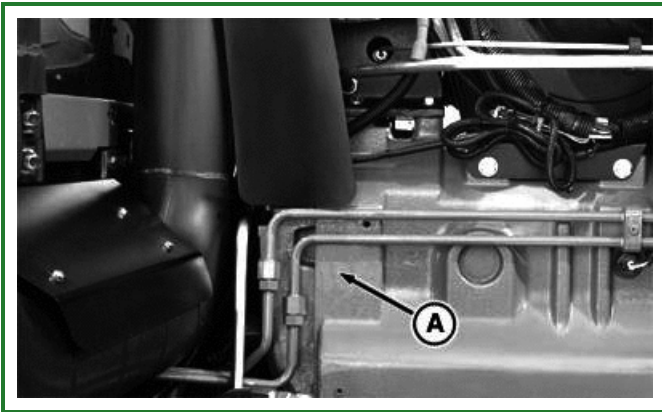

Record Transmission Serial Number

RXA0057171-UN: Record Transmission Serial Number (Early Version)

RXA0071134-UN: Record Transmission Serial Number (Late Version)

Identification plate (A) is located on right rear side of transmission below air conditioner compressor.