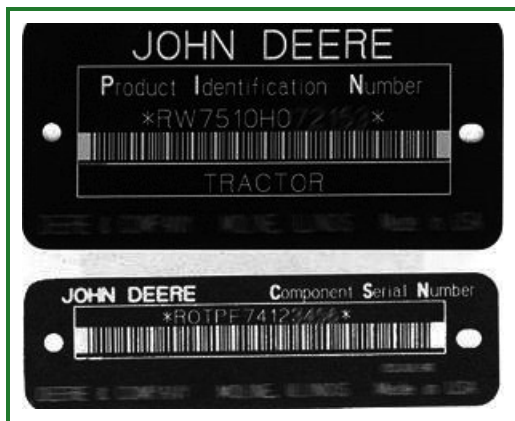

Record Mechanical Front-Wheel Drive Serial Number

RW26308-UN: Record MFWD Serial Number (Early Version)

RXA0071136-UN: Record MFWD Serial Number (Current Version)

Identification plate (A) is located on right side of the MFWD axle housing.

-: Serial Number Plate

Serial Number	
*	*

OURX935,0000094-19-30SEP03

Keep Proof of Ownership

TS1680-UN: Product Identification Number

1. Maintain in a secure location an up-to-date inventory of all product and component serial numbers.
2. Regularly verify that identification plates have not been removed. Report any evidence of tampering to law enforcement agencies and order duplicate plates.
3. Other steps you can take:
 - Mark your machine with your own numbering system
 - Take color photographs from several angles of each machine