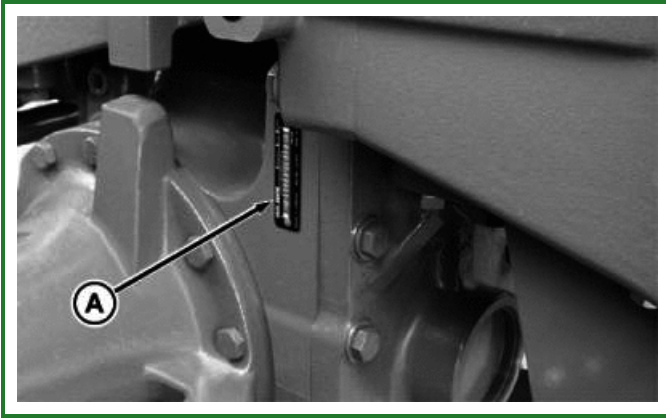

Record Mechanical Front-Wheel Drive Serial Number

RW26308-UN: Record MFWD Serial Number (Early Version)

RXA0071136-UN: Record MFWD Serial Number (Current Version)

Identification plate (A) is located on right side of the MFWD axle housing.