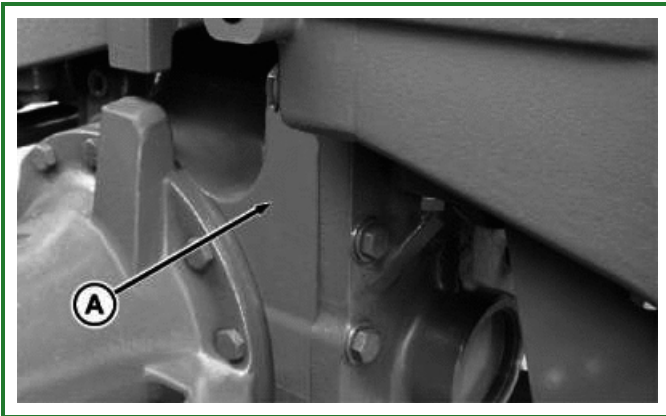

Record Mechanical Front-Wheel Drive Serial Number

RW26308-UN: Record MFWD Serial Number (Early Version)

RXA0071136-UN: Record MFWD Serial Number (Current Version)

Identification plate (A) is located on right side of the MFWD axle housing.