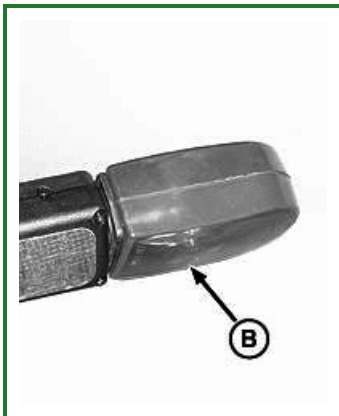

Replacing Extremity Warning Light Bulb (if Equipped)

RXA0068524-UN: Extremity Warning Light

RXA0068525-UN: Remove Lens Cover

RXA0068526-UN: Remove Bulb

LEGEND:

A - Screws

B - Lens Cover

C - Light Bulb

1. Loosen screws (A).
2. Slide shield (B) away from lens cover to remove.
3. Turn lens cover (C) counterclockwise to remove light bulb (D).
4. Install new bulb in reverse order of removal