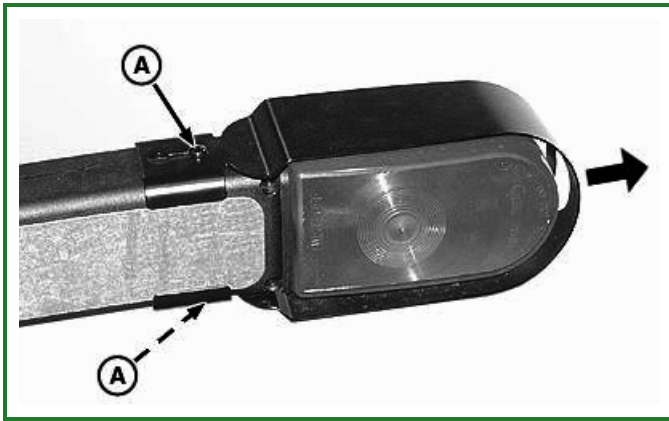

Replacing Extremity Warning Light Bulb (if Equipped)

RXA0068524-UN: Extremity Warning Light

RXA0068525-UN: Remove Lens Cover

RXA0068526-UN: Remove Bulb

LEGEND:

A - Screws

B - Lens Cover

C - Light Bulb

1. Loosen screws (A).
2. Slide shield (B) away from lens cover to remove.
3. Turn lens cover (C) counterclockwise to remove light bulb (D).
4. Install new bulb in reverse order of removal