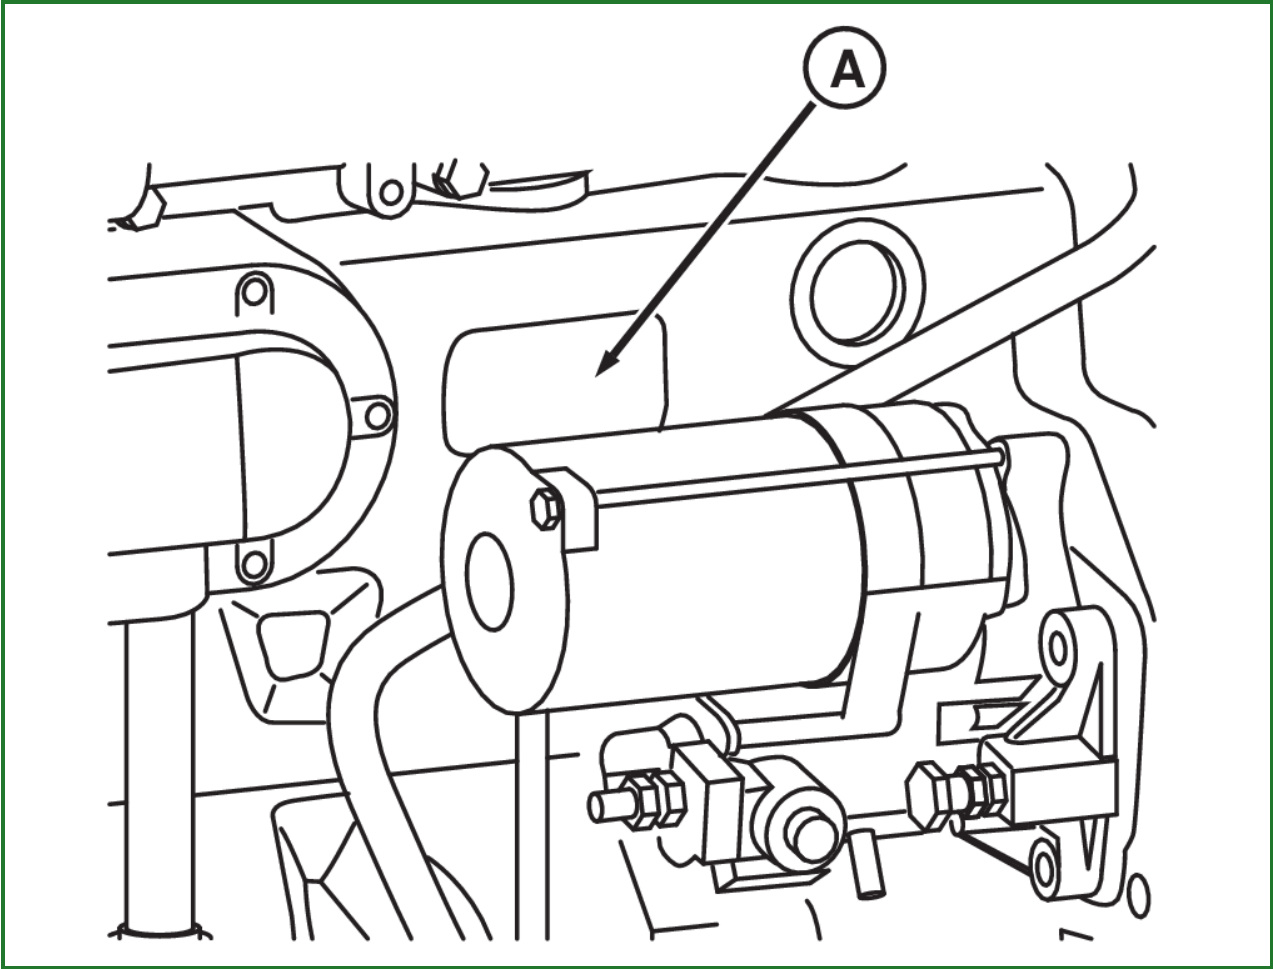

Record Tractor Identification Number

RXA0057167-UN: Record Tractor Identification Number

LEGEND:

A - Identification Number Plate

Identification number plate (A) is located at the rear of the tractor on the hitch frame.

-: **Serial Number Plate**

Serial Number	
*	_____*

OURX935,000024F-19-20050719

Record Engine Serial Number

RXA0082152-UN: Engine Serial Number Plate

LEGEND:

A - Identification Plate

Identification plate (A) is located on left side of engine near starter.