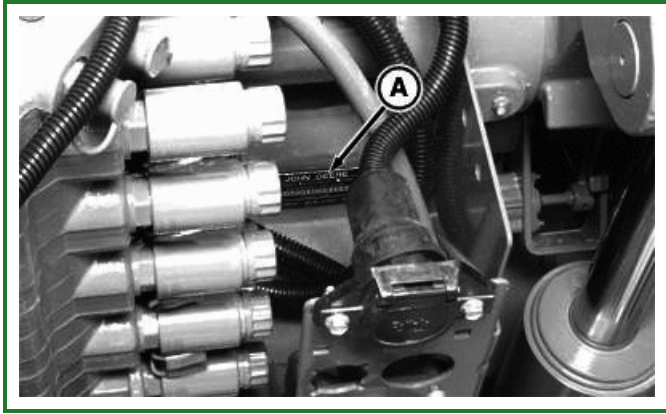

Record Tractor Identification Number

RXA0057167-UN: Record Tractor Identification Number

LEGEND:

A - Identification Number Plate

Identification number plate (A) is located at the rear of the tractor on the hitch frame.

-: **Serial Number Plate**

Serial Number	
*	_____*

OURX935,000024F-19-20050719

Record Engine Serial Number

RXA0082152-UN: Engine Serial Number Plate

LEGEND:

A - Identification Plate

Identification plate (A) is located on left side of engine near starter.