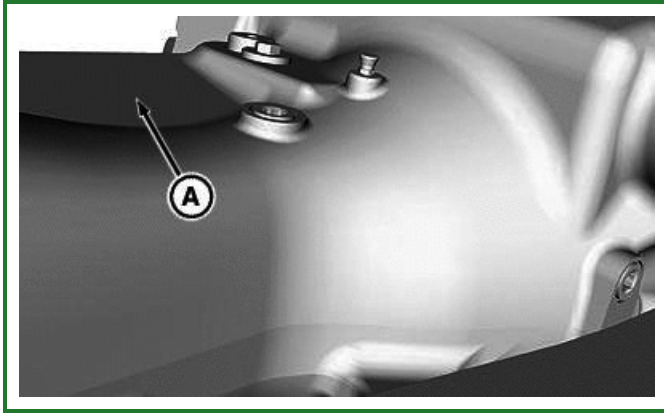

Record 1500 MFWD Axle Serial Number

RXA0087889-UN: Record MFWD Serial Number

LEGEND:

A - Identification Number

Identification number (A) is stamped on right-side of the 1500 MFWD axle housing.

-: Serial Number stamp

Serial Number	
*	_____*

OURX935,0000519-19-20060727

Record Independent Link Suspension Axle Serial Number

RXA0078601-UN: Record Independent Link Suspension Serial Number

LEGEND:

A - Identification Number

Identification number (A) is located on right side of the tractor.