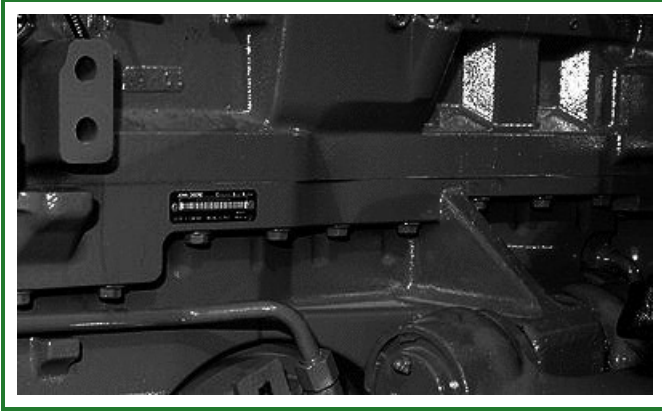

Record 1500 MFWD Axle Serial Number

RXA0087889-UN: Record MFWD Serial Number

LEGEND:

A - Identification Number

Identification number (A) is stamped on right-side of the 1500 MFWD axle housing.

-: Serial Number stamp

Serial Number	
*	_____*

OURX935,0000519-19-20060727

Record Independent Link Suspension Axle Serial Number

RXA0078601-UN: Record Independent Link Suspension Serial Number

LEGEND:

A - Identification Number

Identification number (A) is located on right side of the tractor.