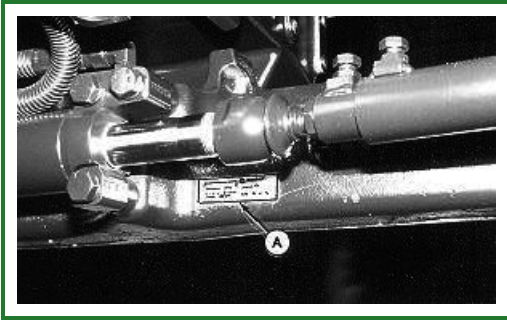

Record Tractor Serial Number

LV6270-UN: Tractor Serial Number Plate

Early model tractors: The serial number plate (A) is located on the right front support member of the tractor.

Later model tractors: The serial number plate (A) is located on the left front support member of the tractor.

-: Tractor Serial Number

Tractor Serial Number

OUC1043,00002A2-19-04AUG04

Record Front Axle (2-WD) Serial Number

LV630-UN: Front Axle Serial Number Plate

The front axle serial number plate (A) is located on the rear side of right-hand axle housing.