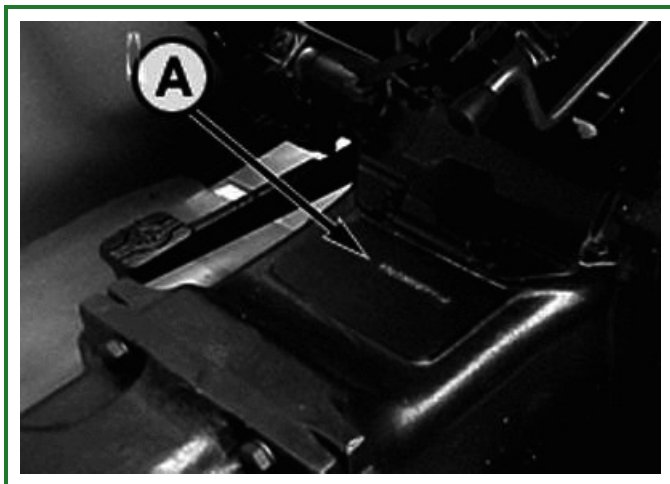

Record Transmission Serial Number

PY1537-UN: 5045E, 5055E, 5065E and 5075E Tractors

PY7357-UN: 5045D and 5055D Tractors

Transmission serial number is stamped into the lower left-hand corner of rear housing (A).

-: **Transmission Serial Number**

Transmission Serial Number

SA61034,0000614-19-20080924

Keep Proof of Ownership

TS1680-UN: Product Identification Number

1. Maintain in a secure location an up-to-date inventory of all product and component serial numbers.
2. Regularly verify that identification plates have not been removed. Report any evidence of tampering to law enforcement agencies and order duplicate plates.
3. Other steps you can take:
 - Mark your machine with your own numbering system
 - Take color photographs from several angles of each machine