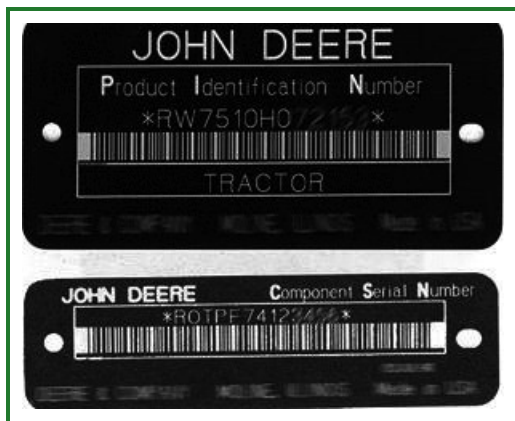

Record Transmission Serial Number

PY1537-UN: 5045E, 5055E, 5065E and 5075E Tractors

PY7357-UN: 5045D and 5055D Tractors

Transmission serial number is stamped into the lower left-hand corner of rear housing (A).

-: **Transmission Serial Number**

Transmission Serial Number

SA61034,0000614-19-20080924

Keep Proof of Ownership

TS1680-UN: Product Identification Number

1. Maintain in a secure location an up-to-date inventory of all product and component serial numbers.
2. Regularly verify that identification plates have not been removed. Report any evidence of tampering to law enforcement agencies and order duplicate plates.
3. Other steps you can take:
 - Mark your machine with your own numbering system
 - Take color photographs from several angles of each machine