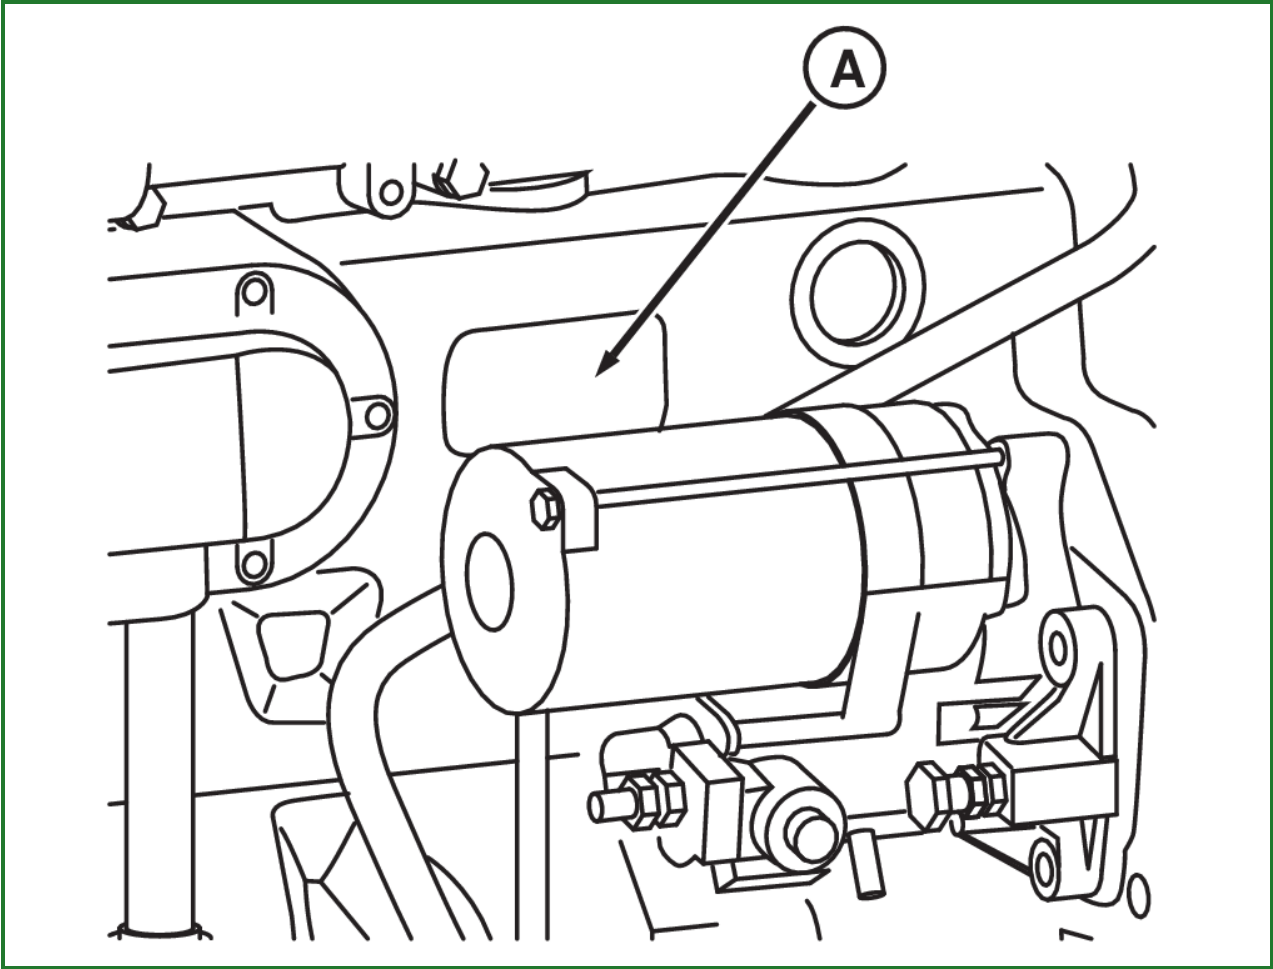

Record Engine Serial Number

RXA0082152-UN: Engine Serial Number Plate Location

RXA0112371-UN: Engine Serial Number Plate

LEGEND:

A - Engine Serial Number Plate Location

B - Engine Serial Number Plate

Identification plate location (A) is on left side of engine near starter.

-: Serial Number Plate

Serial Number

* _____ *

Engine emission tier level is identified by seventh character of the engine the engine serial number.

-: Emission Tier Level Table

<i>Emission Tier Level</i>	<i>Seventh Character of Engine Serial Number</i>
U.S. EPA Tier 3 and EU Stage III A	<i>L</i>
U.S. EPA Tier II and EU Stage II	<i>G</i>