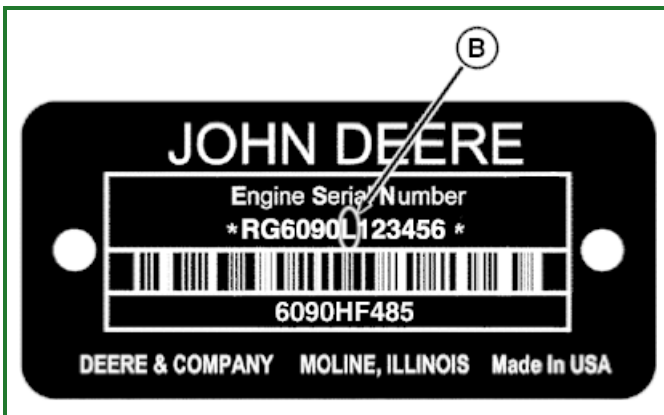

Record Engine Serial Number

RXA0082152-UN: Engine Serial Number Plate Location

RXA0112371-UN: Engine Serial Number Plate

LEGEND:

A - Engine Serial Number Plate Location

B - Engine Serial Number Plate

Identification plate location (A) is on left side of engine near starter.

-: Serial Number Plate

Serial Number

* _____ *

Engine emission tier level is identified by seventh character of the engine the engine serial number.

-: Emission Tier Level Table

<i>Emission Tier Level</i>	<i>Seventh Character of Engine Serial Number</i>
U.S. EPA Tier 3 and EU Stage III A	<i>L</i>
U.S. EPA Tier II and EU Stage II	<i>G</i>