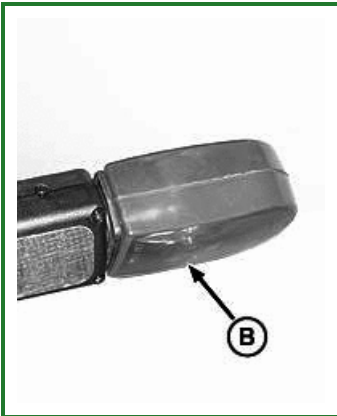

## Replacing Extremity Warning Light Bulb (if Equipped)

RXA0068524-UN: Extremity Warning Light

RXA0068525-UN: Remove Lens Cover

RXA0068526-UN: Remove Bulb

### **LEGEND:**

A - Screws

B - Lens Cover

C - Light Bulb

1. Loosen screws (A).
2. Slide shield away from lens cover to remove.
3. Turn lens cover (B) counterclockwise to remove light bulb (C).
4. Install new bulb in reverse order of removal