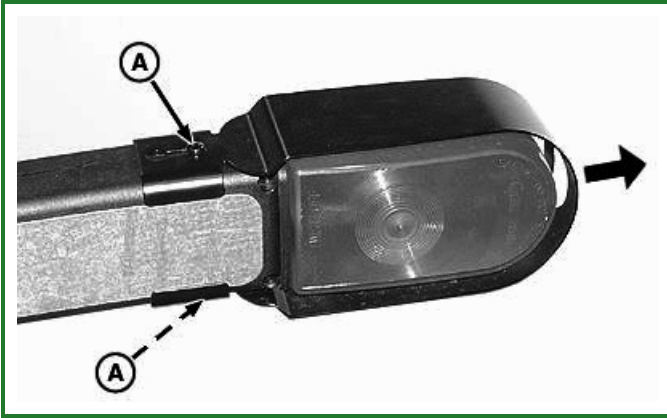

## Replacing Extremity Warning Light Bulb (if Equipped)

RXA0068524-UN: Extremity Warning Light

RXA0068525-UN: Remove Lens Cover

RXA0068526-UN: Remove Bulb

### **LEGEND:**

A - Screws

B - Lens Cover

C - Light Bulb

1. Loosen screws (A).
2. Slide shield away from lens cover to remove.
3. Turn lens cover (B) counterclockwise to remove light bulb (C).
4. Install new bulb in reverse order of removal