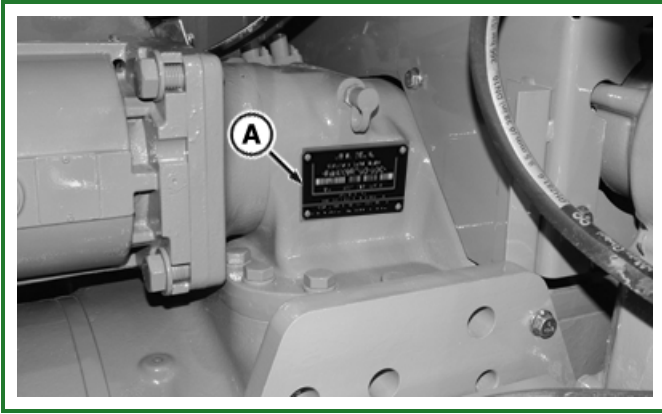

Axle Serial Number

RXA0142510-UN: Record Axle Serial Number

LEGEND:

A - Identification Plate

Identification plate (A) is located on rear axle housing.

-: Serial Number Plate

Serial Number

* _____ *

GH15097,000075C-19-20160714

PTO Clutch Serial Number

RXA0142511-UN: PTO Clutch Serial Number (Bottom View)

LEGEND:

A - Identification Plate

Identification plate (A) is on rear of the PTO clutch.

-: Serial Number Plate