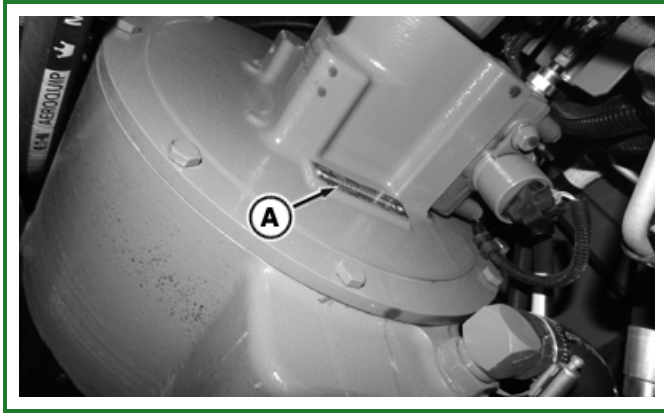

Axle Serial Number

RXA0142510-UN: Record Axle Serial Number

LEGEND:

A - Identification Plate

Identification plate (A) is located on rear axle housing.

-: Serial Number Plate

Serial Number

* _____ *

GH15097,000075C-19-20160714

PTO Clutch Serial Number

RXA0142511-UN: PTO Clutch Serial Number (Bottom View)

LEGEND:

A - Identification Plate

Identification plate (A) is on rear of the PTO clutch.

-: Serial Number Plate