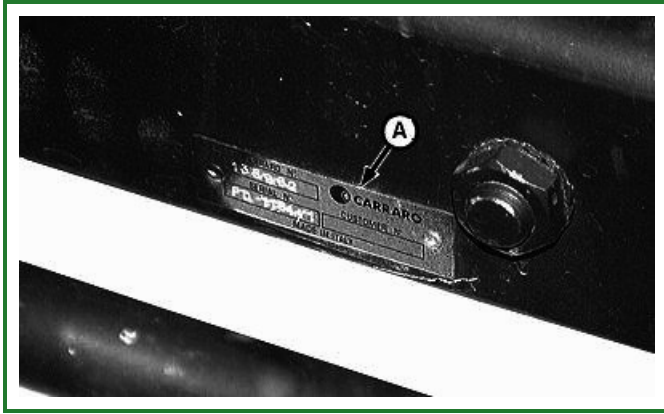

Record Tractor Serial Number

LV4308-UN: PIN Plate

Serial number plate (A) is located on the right front support member of the tractor.

-: Tractor Serial Number

Tractor Serial Number

AG,OUO1032,2642-19-15SEP99

Record Front Axle (2-WD) Serial Number

LV4040-UN: Axle with Adjustable Steering Cylinder Shown

The front-axle serial number plate (A) is located on the right rear side of the axle housing.

-: Front Axle Serial Number

Front Axle Serial Number

AG,OUO1032,2592-19-17OCT03