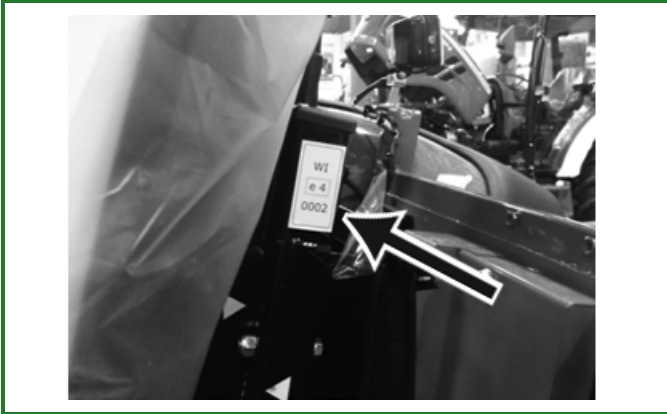

Type Approval For Operators Seat (IOOS)

PY41861-UN: .