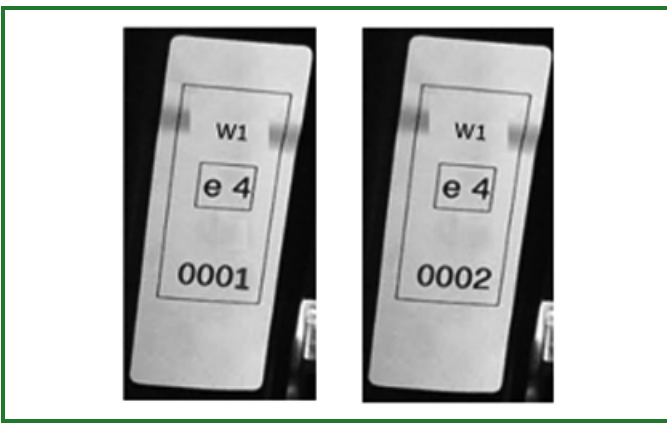

PY41862-UN: .

The type approval number for operators seat is located on the LHS of seat frame behind top side backrest.

NM61126,000050E-19-20170824