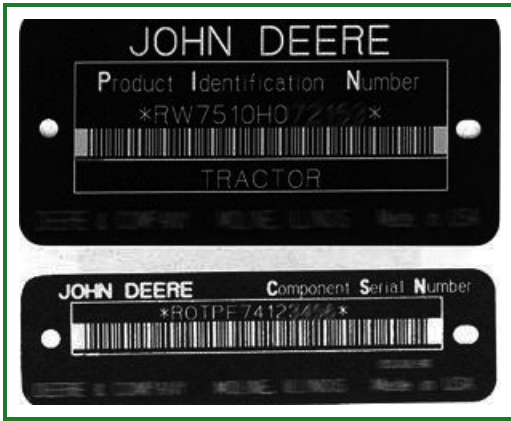

Hydraulic Coupler Serial Number—If Equipped

TX1017852A-UN: Hydraulic Coupler Serial Plate Location

TX1017853A-UN: Hydraulic Coupler Serial Plate

LEGEND:

1 - Hydraulic Coupler Serial Number Plate

-: Hydraulic Coupler Serial Number

Hydraulic Coupler Serial Number

VD76477,0001375-19-20100827

Keep Proof of Ownership

TS1680-UN: Product Identification Number

1. Maintain in a secure location an up-to-date inventory of all product and component serial numbers.
2. Regularly verify that identification plates have not been removed. Report any evidence of tampering to law enforcement agencies and order duplicate plates.
3. Other steps you can take:
 - Mark your machine with your own numbering system
 - Take color photographs from several angles of each machine

DX,SECURE1-19-20031118