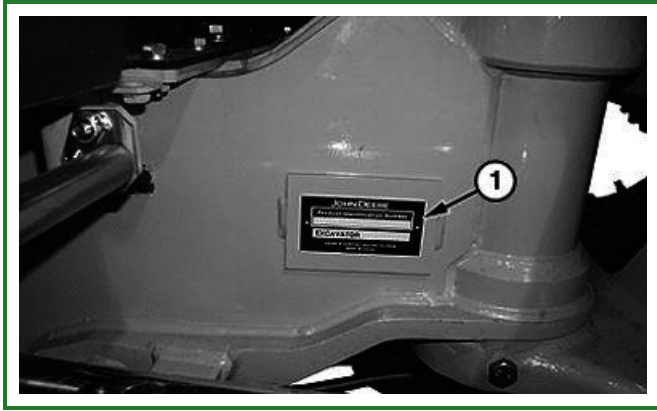

Record Product Identification Number (PIN)

T205214A-UN: Product Identification Number

LEGEND:

1 - Product Identification Number

-: Purchase Date

Purchase Date

-: Product Identification Number

PIN

NOTE:

Record all 13 characters of the Product Identification Number.

OUO1032,00015AA-19-20041124

Record Engine Serial Number

T205429A-UN: 35D—Top of Engine Shown

LEGEND:

1 - Engine Serial Number

-: Engine Serial Number