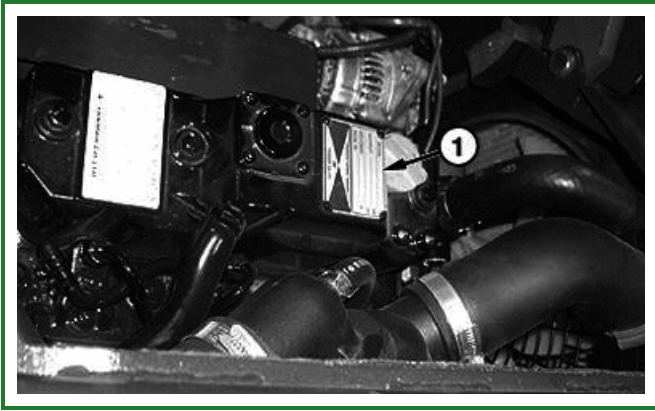

Record Product Identification Number (PIN)

T205214A-UN: Product Identification Number

LEGEND:

1 - Product Identification Number

-: Purchase Date

Purchase Date

-: Product Identification Number

PIN

NOTE:

Record all 13 characters of the Product Identification Number.

OUO1032,00015AA-19-20041124

Record Engine Serial Number

T205429A-UN: 35D—Top of Engine Shown

LEGEND:

1 - Engine Serial Number

-: Engine Serial Number