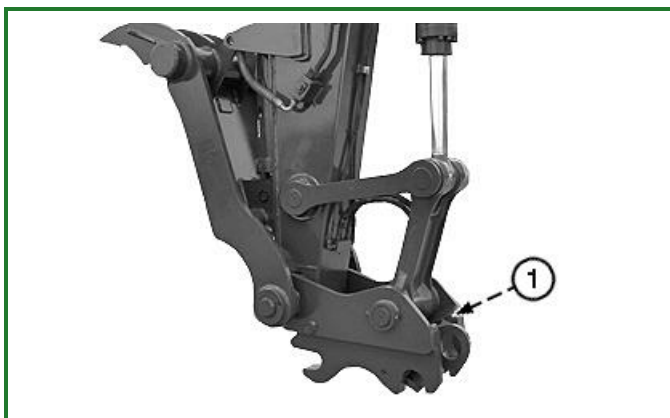

Hydraulic Coupler Serial Number—If Equipped

TX1017852A-UN: Hydraulic Coupler Serial Plate Location

TX1017853A-UN: Hydraulic Coupler Serial Plate

LEGEND:

1 - Hydraulic Coupler Serial Number Plate

-: Hydraulic Coupler Serial Number

Hydraulic Coupler Serial Number

VD76477,0001375-19-20100827

Keep Proof of Ownership

TS1680-UN: Product Identification Number

1. Maintain in a secure location an up-to-date inventory of all product and component serial numbers.
2. Regularly verify that identification plates have not been removed. Report any evidence of tampering to law enforcement agencies and order duplicate plates.
3. Other steps you can take:
 - Mark your machine with your own numbering system
 - Take color photographs from several angles of each machine