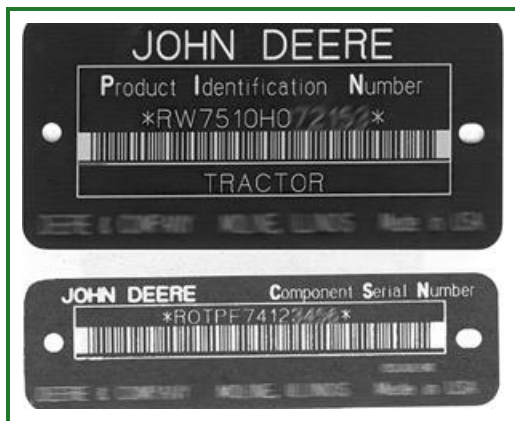

Hydraulic Coupler Serial Number—If Equipped

TX1017852A-UN: Hydraulic Coupler Serial Plate Location

TX1017853A-UN: Hydraulic Coupler Serial Plate

LEGEND:

1 - Hydraulic Coupler Serial Number Plate

-: Hydraulic Coupler Serial Number

Hydraulic Coupler Serial Number

VD76477,0001375-19-20100827

Keep Proof of Ownership

TS1680-UN: Product Identification Number

1. Maintain in a secure location an up-to-date inventory of all product and component serial numbers.
2. Regularly verify that identification plates have not been removed. Report any evidence of tampering to law enforcement agencies and order duplicate plates.
3. Other steps you can take:
 - Mark your machine with your own numbering system
 - Take color photographs from several angles of each machine