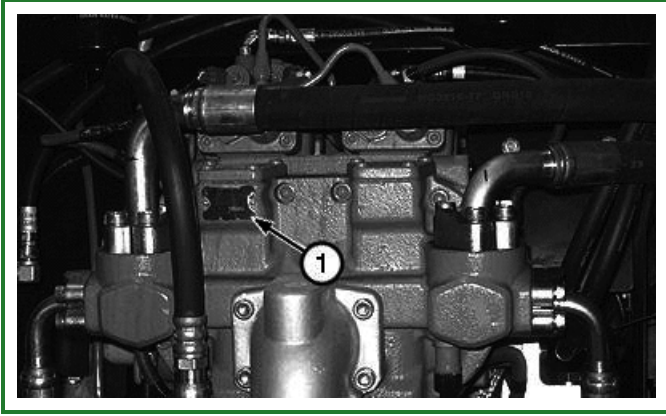

Record Hydraulic Pump Serial Number

TX1016545A-UN: Hydraulic Pump Serial Number

LEGEND:

1 - Hydraulic Pump Serial Number

-: Hydraulic Pump Serial Number

Hydraulic Pump Serial Number

DW90712,00003D9-19-20070108