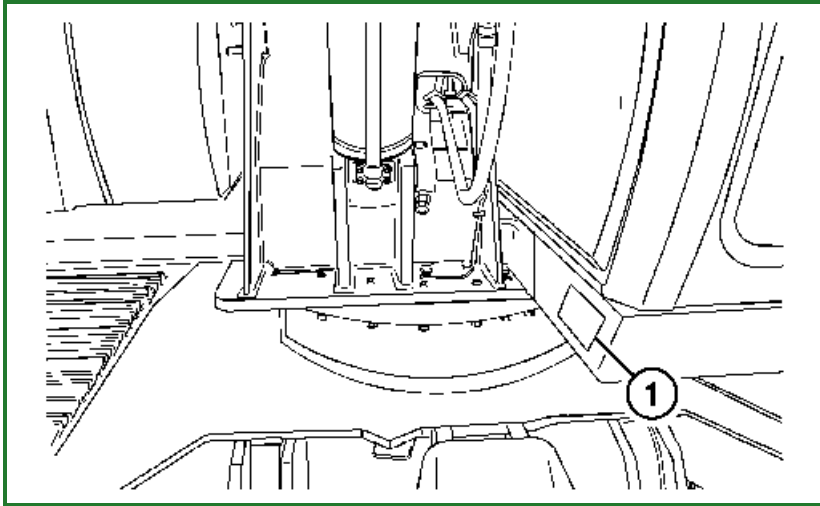

Record Product Identification Number (PIN)

TX1160624-UN: PIN Plate Location—Early Production

TX1156411-UN: PIN Plate Location—Late Production

LEGEND:

1 - PIN Plate

-: Purchase Date

Purchase Date

-: Product Identification Number (PIN)

Product Identification Number (PIN)

NOTE:

Record all 17 characters of the product identification number (PIN).

The PIN plate (1) is located on the front right corner of the operator's station frame.

Record Engine Serial Number

TX1105031-UN: Engine Serial Number Plate

LEGEND:

3 - Engine Serial Number Plate

-: Engine Serial Number

Engine Serial Number

The engine serial number plate (3) is located on the engine behind the open crankcase ventilation (OCV) filter.