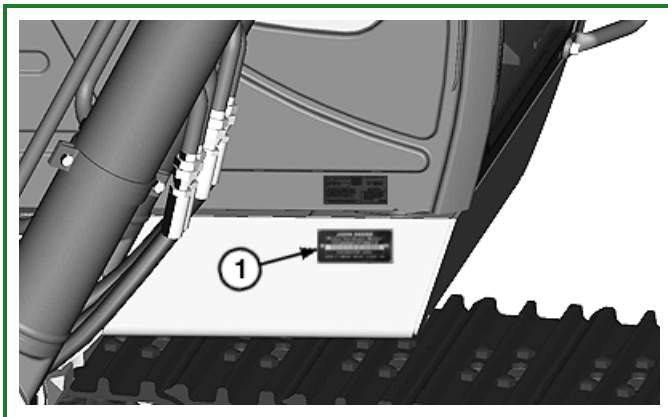

Record Product Identification Number (PIN)

TX1160624-UN: PIN Plate Location—Early Production

TX1156411-UN: PIN Plate Location—Late Production

LEGEND:

1 - PIN Plate

-: Purchase Date

Purchase Date

-: Product Identification Number (PIN)

Product Identification Number (PIN)

NOTE:

Record all 17 characters of the product identification number (PIN).

The PIN plate (1) is located on the front right corner of the operator's station frame.

Record Engine Serial Number

TX1105031-UN: Engine Serial Number Plate

LEGEND:

3 - Engine Serial Number Plate

-: Engine Serial Number

Engine Serial Number

The engine serial number plate (3) is located on the engine behind the open crankcase ventilation (OCV) filter.