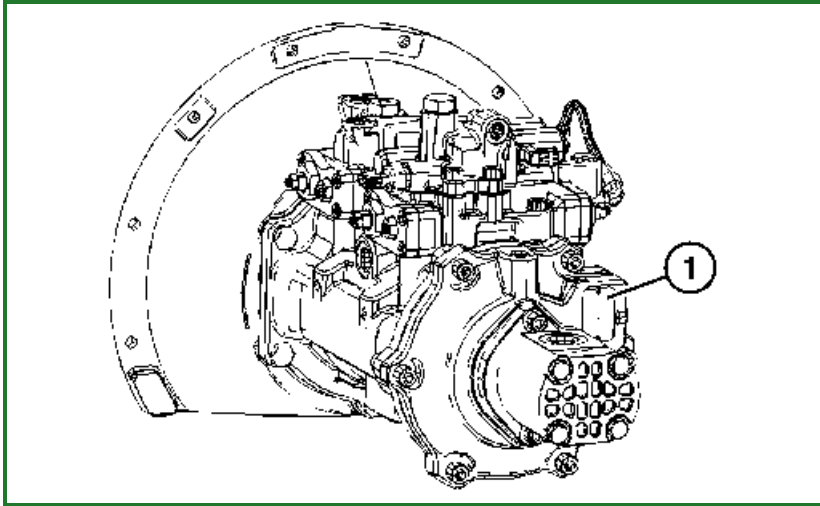

Record Hydraulic Pump Serial Number

TX1116981-UN: Hydraulic Pump Serial Number

LEGEND:

1 - Hydraulic Pump Serial Number Plate

-: Hydraulic Pump Serial Number Plate

Hydraulic Pump Serial Number

Open the right rear service door to access the hydraulic pump. The hydraulic pump serial number plate (1) is located on the front of the hydraulic pump.

KR46761,0000646-19-20120709