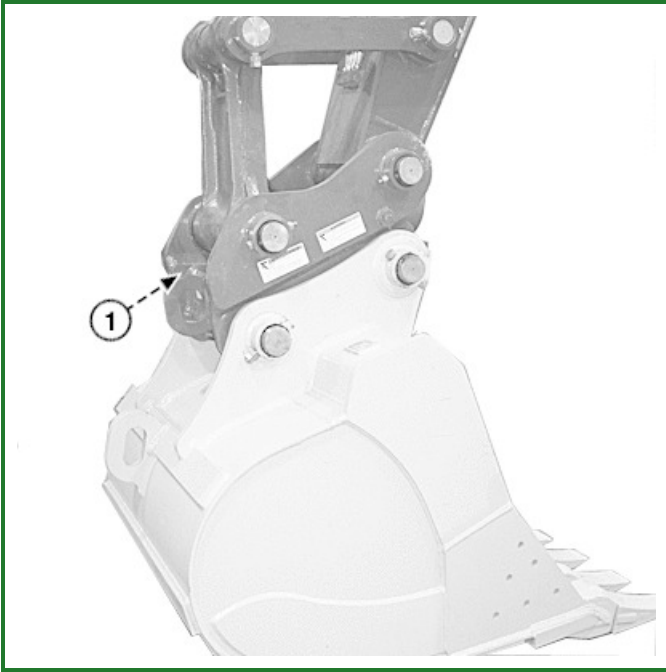

## Record Hydraulic Coupler Serial Number—If Equipped

TX1086497A-UN: Hydraulic Coupler Serial Number Plate Location

TX1086500A-UN: Hydraulic Coupler Serial Number Plate

### LEGEND:

1 - Hydraulic Coupler Serial Number Plate

-: Hydraulic Coupler Serial Number

Hydraulic Coupler Serial Number

The hydraulic coupler serial number plate (1) is located on the front side of the coupler.