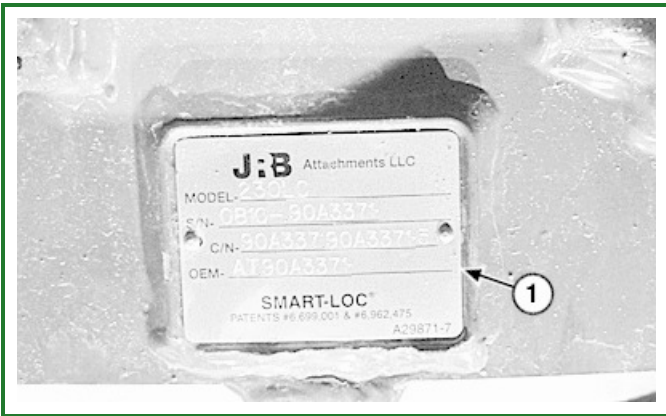

## Record Hydraulic Coupler Serial Number—If Equipped

TX1086497A-UN: Hydraulic Coupler Serial Number Plate Location

TX1086500A-UN: Hydraulic Coupler Serial Number Plate

### LEGEND:

1 - Hydraulic Coupler Serial Number Plate

-: Hydraulic Coupler Serial Number

Hydraulic Coupler Serial Number

The hydraulic coupler serial number plate (1) is located on the front side of the coupler.

## Record Hydraulic Pump Serial Number

**TX1116981-UN: Hydraulic Pump Serial Number**

**LEGEND:**

1 - Hydraulic Pump Serial Number Plate

**-: Hydraulic Pump Serial Number Plate**

Hydraulic Pump Serial Number

Open the right rear service door to access the hydraulic pump. The hydraulic pump serial number plate (1) is located on the front of the hydraulic pump.

KR46761,0000646-19-20120709