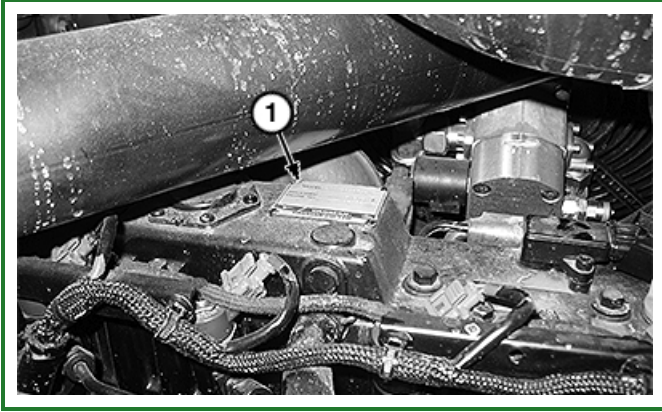

Record Engine Serial Number

TX1168076A-UN: 244K Engine Serial Number