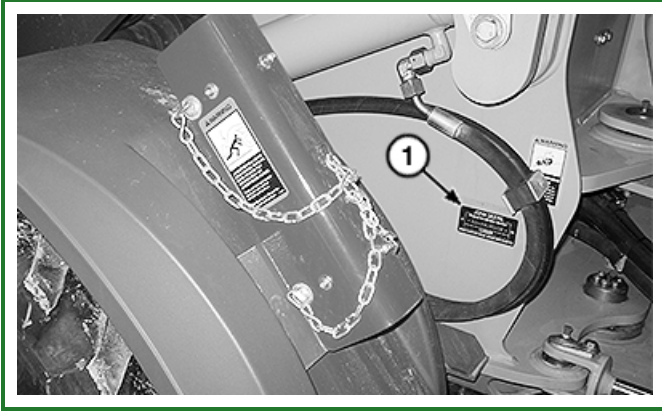

Record Product Identification Number (PIN)

TX1168075A-UN: Machine Product Identification Number (PIN)

LEGEND:

1 - Product Identification Number

-: Purchase Date

Purchase Date

-: PIN Number

PIN Number