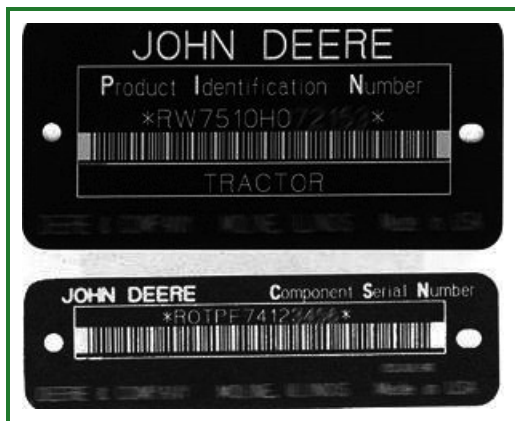

Keep Proof of Ownership

TS1680-UN: Product Identification Number

1. Maintain in a secure location an up-to-date inventory of all product and component serial numbers.
2. Regularly verify that identification plates have not been removed. Report any evidence of tampering to law enforcement agencies and order duplicate plates.
3. Other steps you can take:
  - Mark your machine with your own numbering system
  - Take color photographs from several angles of each machine

DX,SECURE1-19-20031118