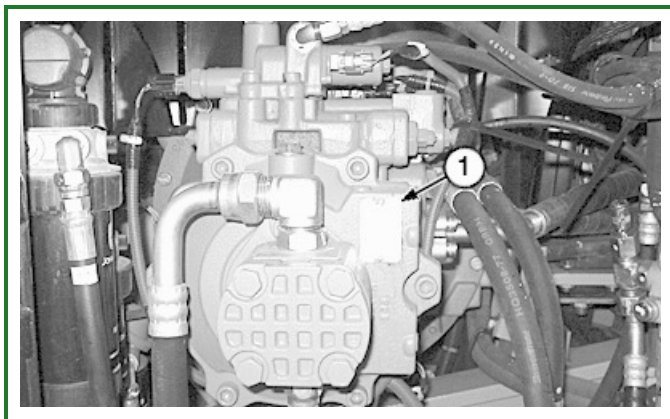

## Record Hydraulic Pump Serial Number

**TX1109949A-UN: Hydraulic Pump Serial Number Plate**

**LEGEND:**

1 - Hydraulic Pump Serial Number Plate

**-: Hydraulic Pump Serial Number Plate**

Hydraulic Pump Serial Number

The hydraulic pump serial number plate (1) is located on the front of the hydraulic pump.

DB84312,0000159-19-20150727