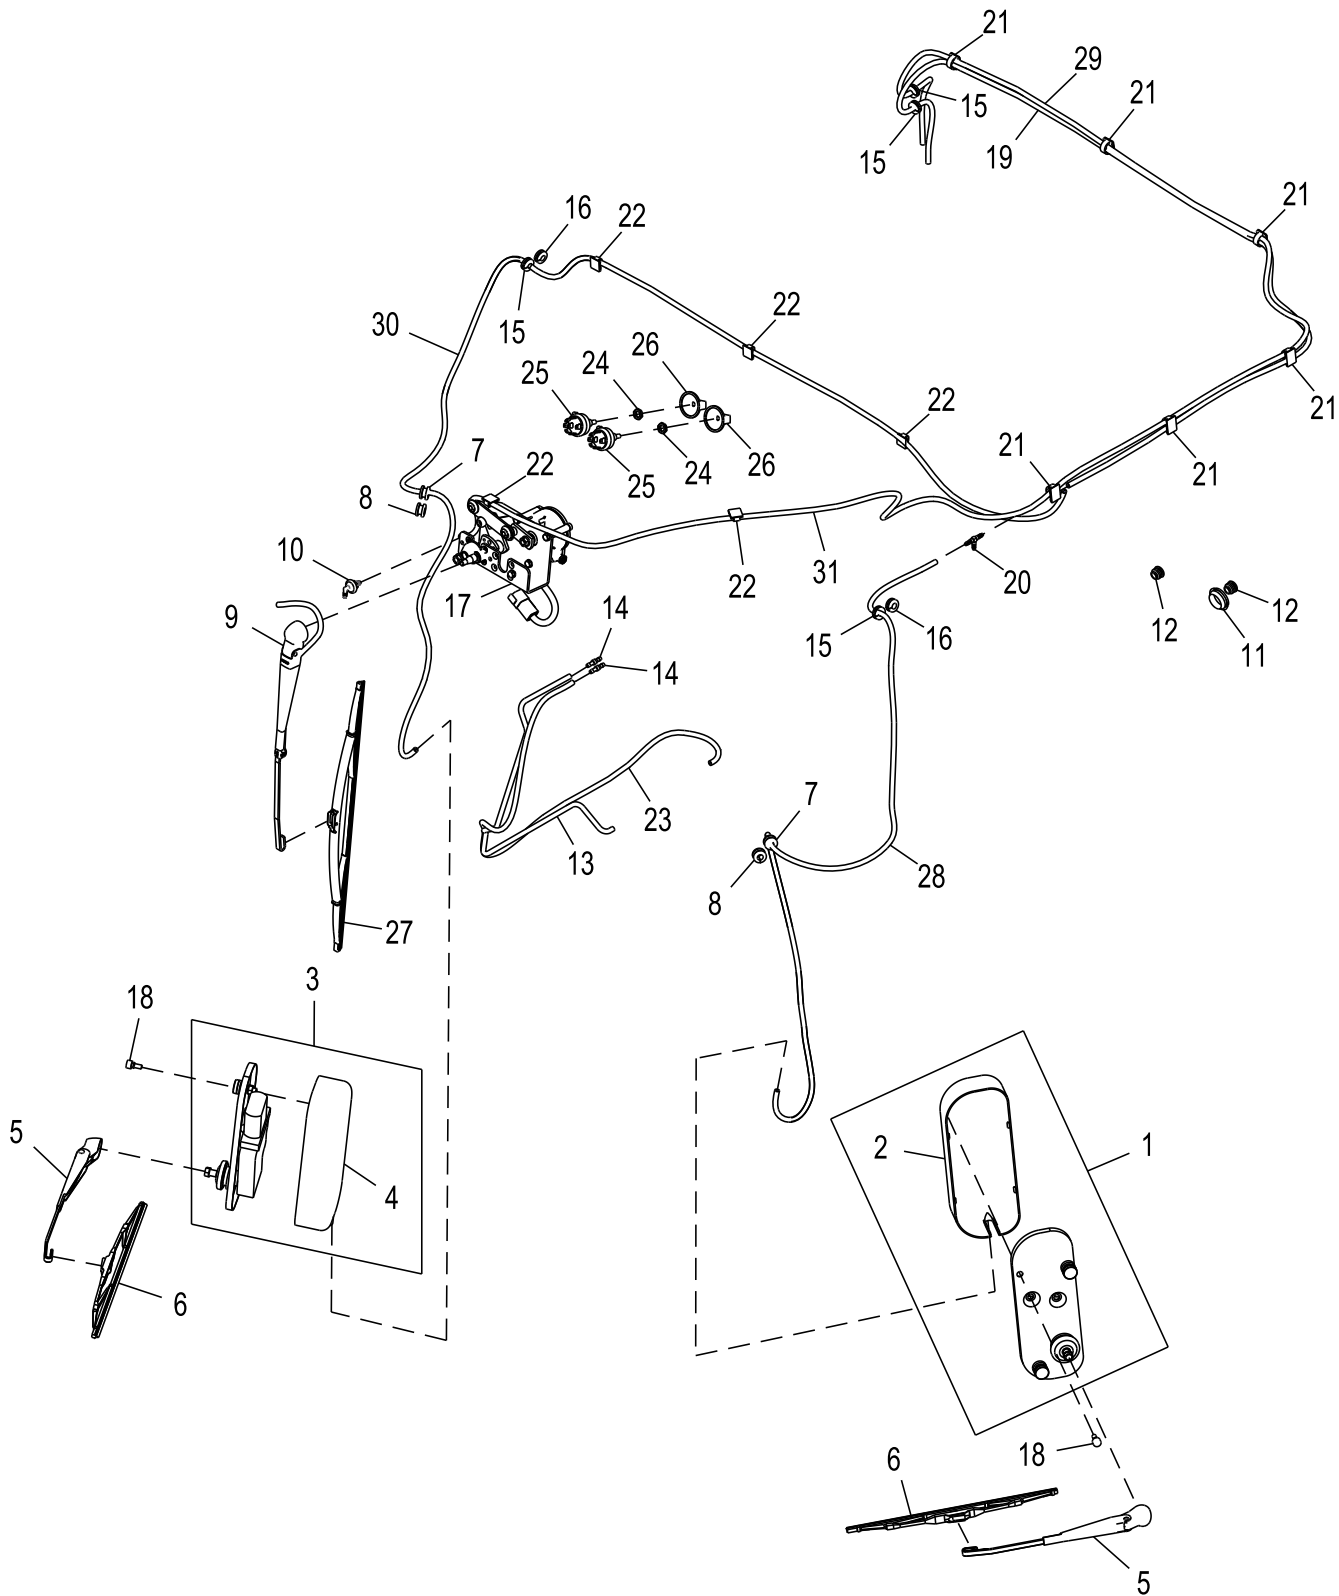

Windshield Wipers
Essuie-glace
Limpiador de parabrisas

AT347695_TX1089999 C.1

AT347695_TX1089999

Key	Part No.	Part Name	Qty.	Serial No.	Remarks
1	AT376643	Wiper Motor	1		RH
	AT396221	Package Of Parts	1		Attaching Hardware with Washer Nozzle
2	T159875	Cover	1		
3	AT376641	Wiper Motor	1		LH
	AT396221	Package Of Parts	1		Attaching Hardware with Washer Nozzle
4	T159875	Cover	1		
5	AT177131	Wiper Arm	2		
6	AT221045	Wiper Blade	2		
7	T176877	Grommet	2		
8	T176876	Grommet	2		
9	AT304634	Wiper Arm	1		
10	AT494344	Elbow Fitting	1		
11	T176959	Plug	1		
12	T176958	Plug	2		
13	Bulk Hose	1		MAKE FROM TY25139, CTL 1041.48 mm
14	T176777	Flow Control Hyd. Valve	2		
15	T176879	Grommet	4		
16	T176878	Grommet	2		
17	AT306766	Wiper Motor	1		
18	U43021	Bumper	2		
19	Bulk Hose	1		MAKE FROM TY25139, CTL 2089.69 mm
20	T135764	Tee Fitting	1		
21	T245627	Clip	6		
22	T182909	Clip	5		
23	Bulk Hose	1		MAKE FROM TY25139, CTL 1102.945 mm
24	R44165	Lock Nut	2		
25	RE46634	Switch	2		
26	AT220817	Knob	2		
27	AL153660	Wiper Blade	1		
28	Bulk Hose	1		MAKE FROM TY25139, CTL 2282.58 mm
29	Bulk Hose	1		MAKE FROM TY25139, CTL 3321.72 mm
30	Bulk Hose	1		MAKE FROM TY25139, CTL 3325 mm
31	Bulk Hose	1		MAKE FROM TY25139, CTL 3321.72 mm