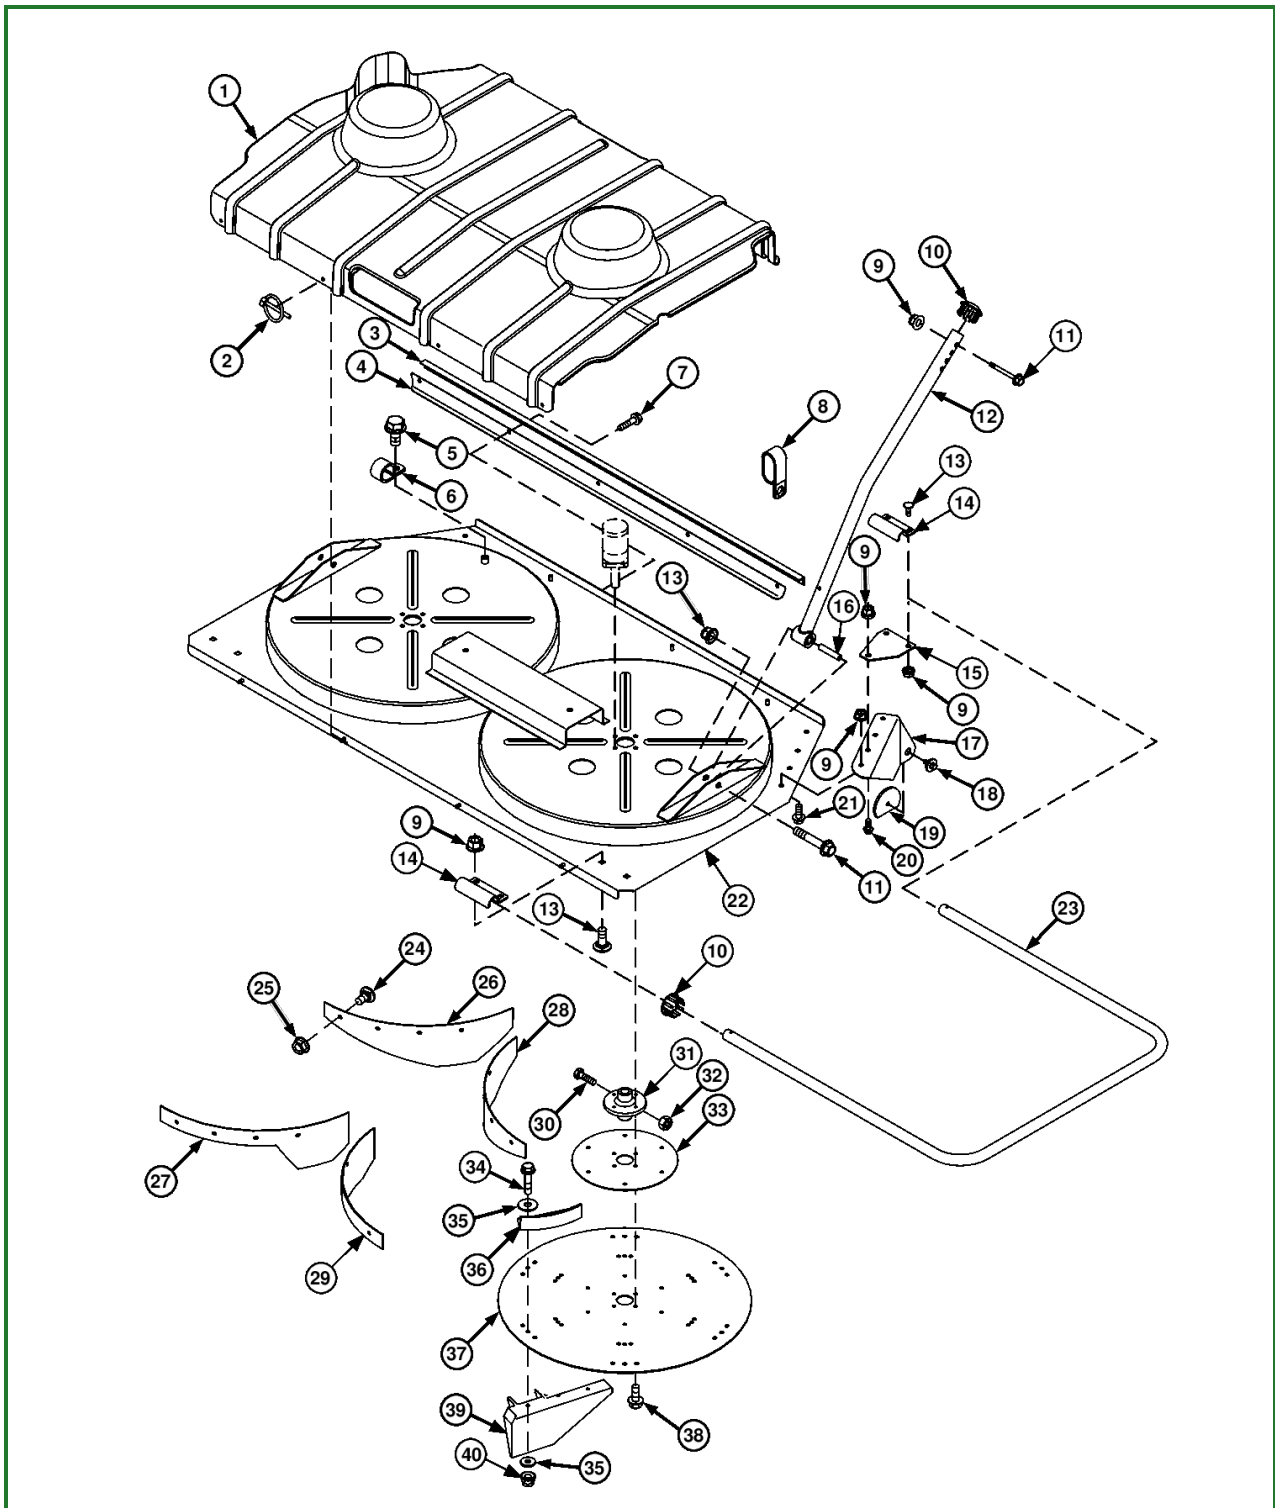

Powered Tailboard—Exploded View

**H89700-UN: Powered Tailboard**

**LEGEND:**

- 1 - Cover
- 2 - Quick Lock Pin (7 used)
- 3 - Angle
- 4 - Plate
- 5 - Cap Screw
- 6 - Clamp
- 7 - Cap Screw (5 used)
- 8 - Clamp
- 9 - Nut

- 10 - Plug (3 used)
- 11 - Cap Screw (2 used)
- 12 - Support
- 13 - Round Head Bolt (4 used)
- 14 - Bracket (2 used)
- 15 - Plate
- 16 - Bushing
- 17 - Bracket
- 18 - Cap Screw
- 19 - Nut
- 20 - Cap Screw (42 used)
- 21 - Cap Screw (2 used)
- 22 - Deflector
- 23 - Tube (2 used)
- 24 - Round Head Bolt (4 used)
- 25 - Nut (8 used)
- 26 - Shroud
- 27 - Shroud
- 28 - Shroud
- 29 - Shroud
- 30 - Cap Screw
- 31 - Hub
- 32 - Nut
- 33 - Disk
- 34 - Cap Screw
- 35 - Washer
- 36 - Blade (6 used)
- 37 - Disk
- 38 - Cap Screw (4 used)
- 39 - Blade (6 used)
- 40 - Lock Nut (18 used)