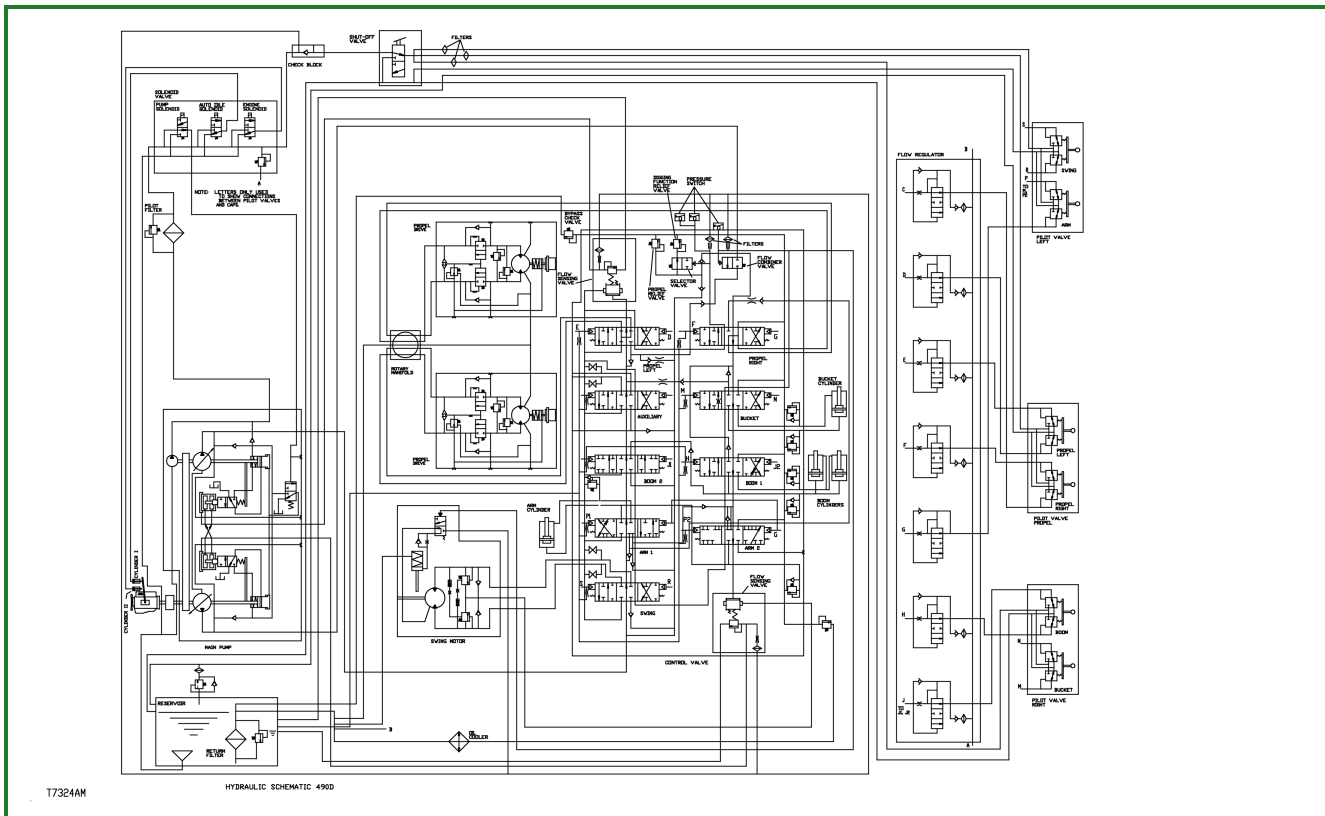

Hydraulic Schematic

T7324AM-19: Hydraulic System Diagnostic Info-490D

T7324AN-19: Hydraulic System Diagnostic Info-590D

Go to [Section_9025:Group_25](#)

TX,9025,DY55-19-1996/10/07

Electrical Schematic-490D/590D

**GRAPHIC NOT
AVAILABLE**

T6466C11-19: Electrical System Diagnostic Information

**GRAPHIC NOT
AVAILABLE**

T6466CA-19: Electrical System Diagnostic Information

Go to [Section_9025:Group_25](#)

TX,9025,DY56-19-1996/10/07