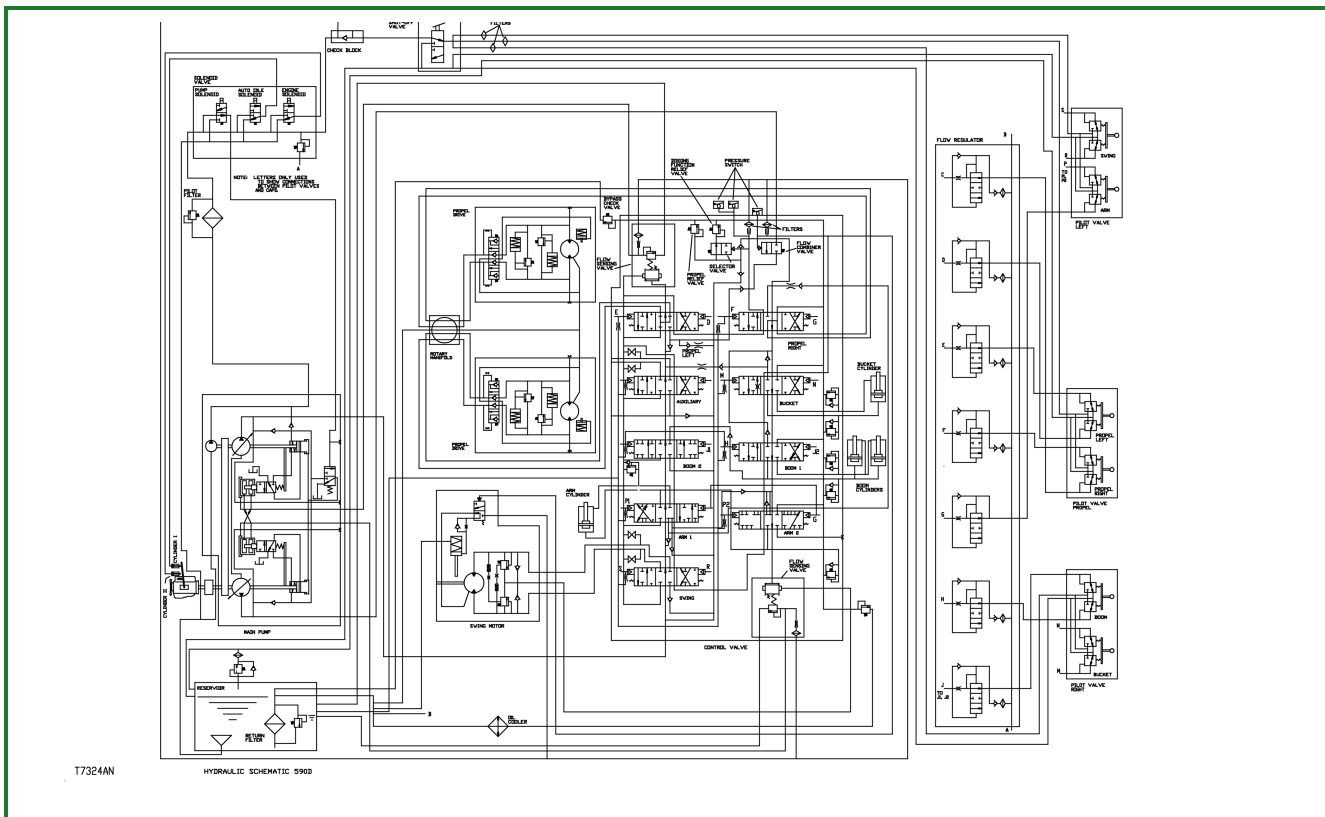

Hydraulic Schematic

T7324AM-19: Hydraulic System Diagnostic Info-490D

T7324AN-19: Hydraulic System Diagnostic Info-590D

Go to [Section_9025:Group_25](#)

TX,9025,DY55-19-1996/10/07

Electrical Schematic-490D/590D

**GRAPHIC NOT
AVAILABLE**

T6466C11-19: Electrical System Diagnostic Information

**GRAPHIC NOT
AVAILABLE**

T6466CA-19: Electrical System Diagnostic Information

Go to [Section_9025:Group_25](#)

TX,9025,DY56-19-1996/10/07