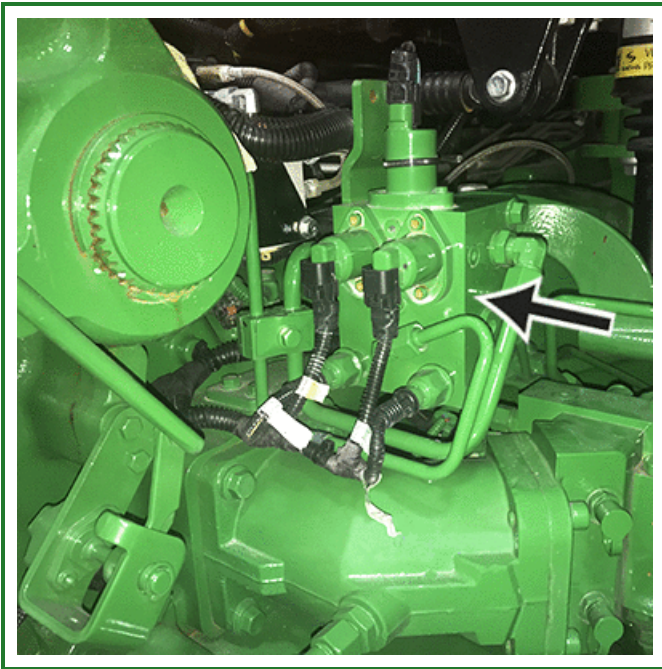

V55 Secondary Brake and Steering Control Valve

RXA0084249-UN: Component Location Overview

RXA0164578-UN: V55 Secondary Brake and Steering Control Valve

RXA0164705-UN: Secondary Brake and Steering Control Valve (Right Hand side)