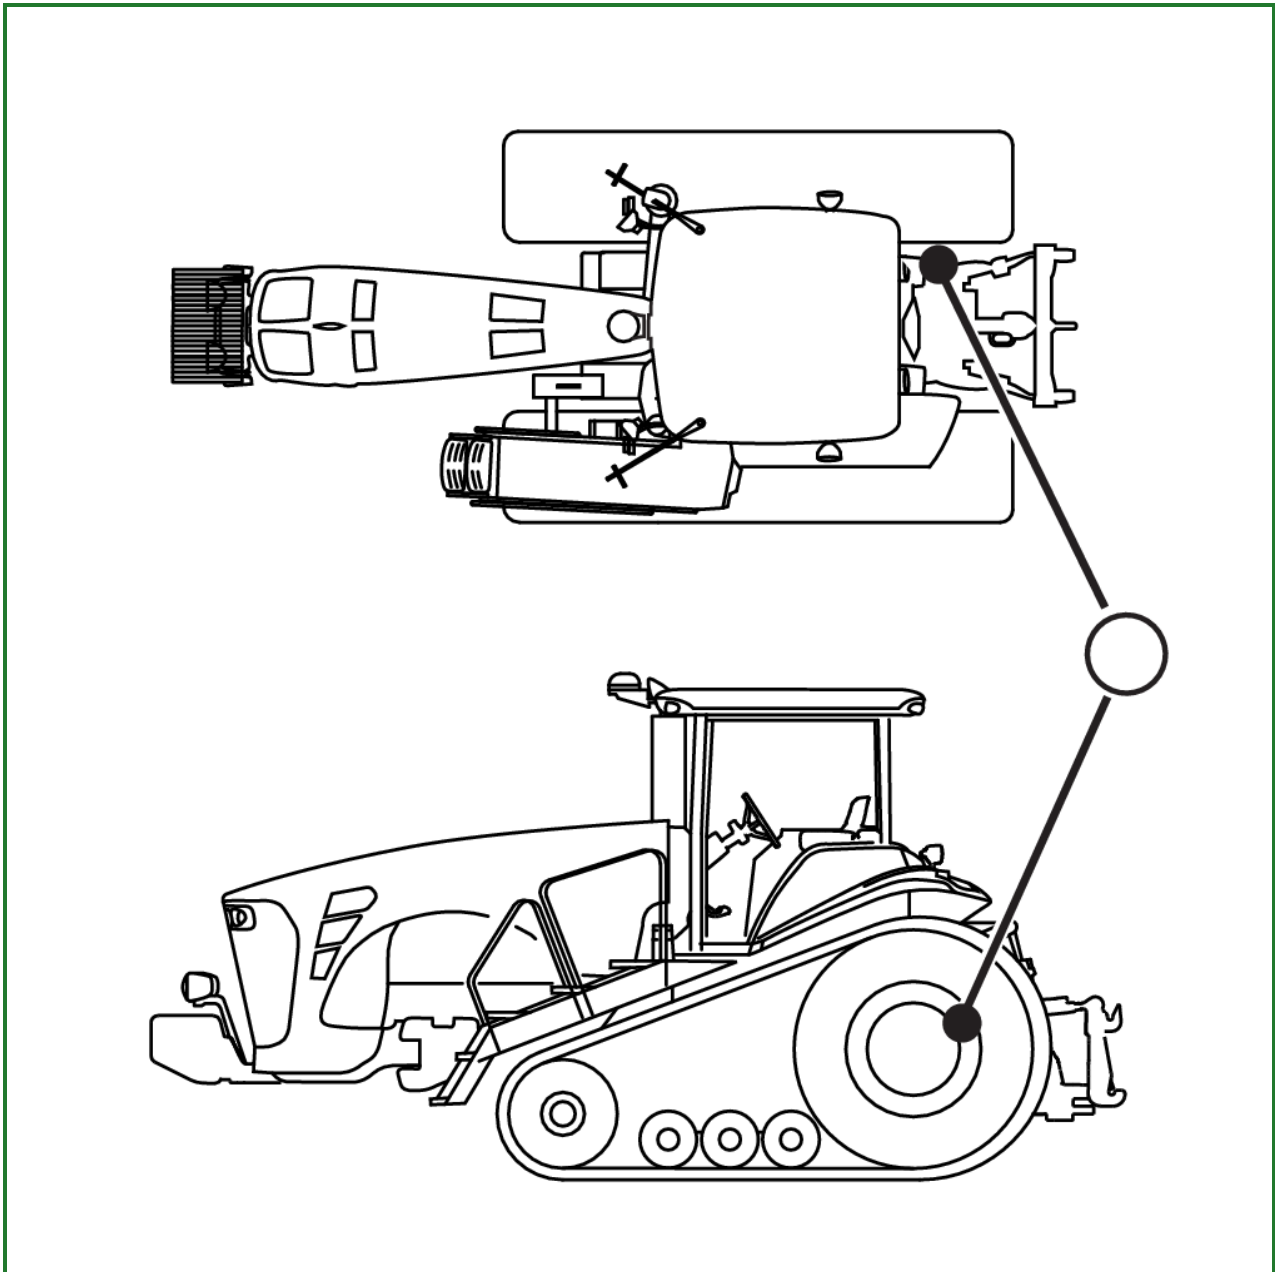

V55 Secondary Brake and Steering Control Valve

RXA0084249-UN: Component Location Overview

RXA0164578-UN: V55 Secondary Brake and Steering Control Valve

RXA0164705-UN: Secondary Brake and Steering Control Valve (Right Hand side)