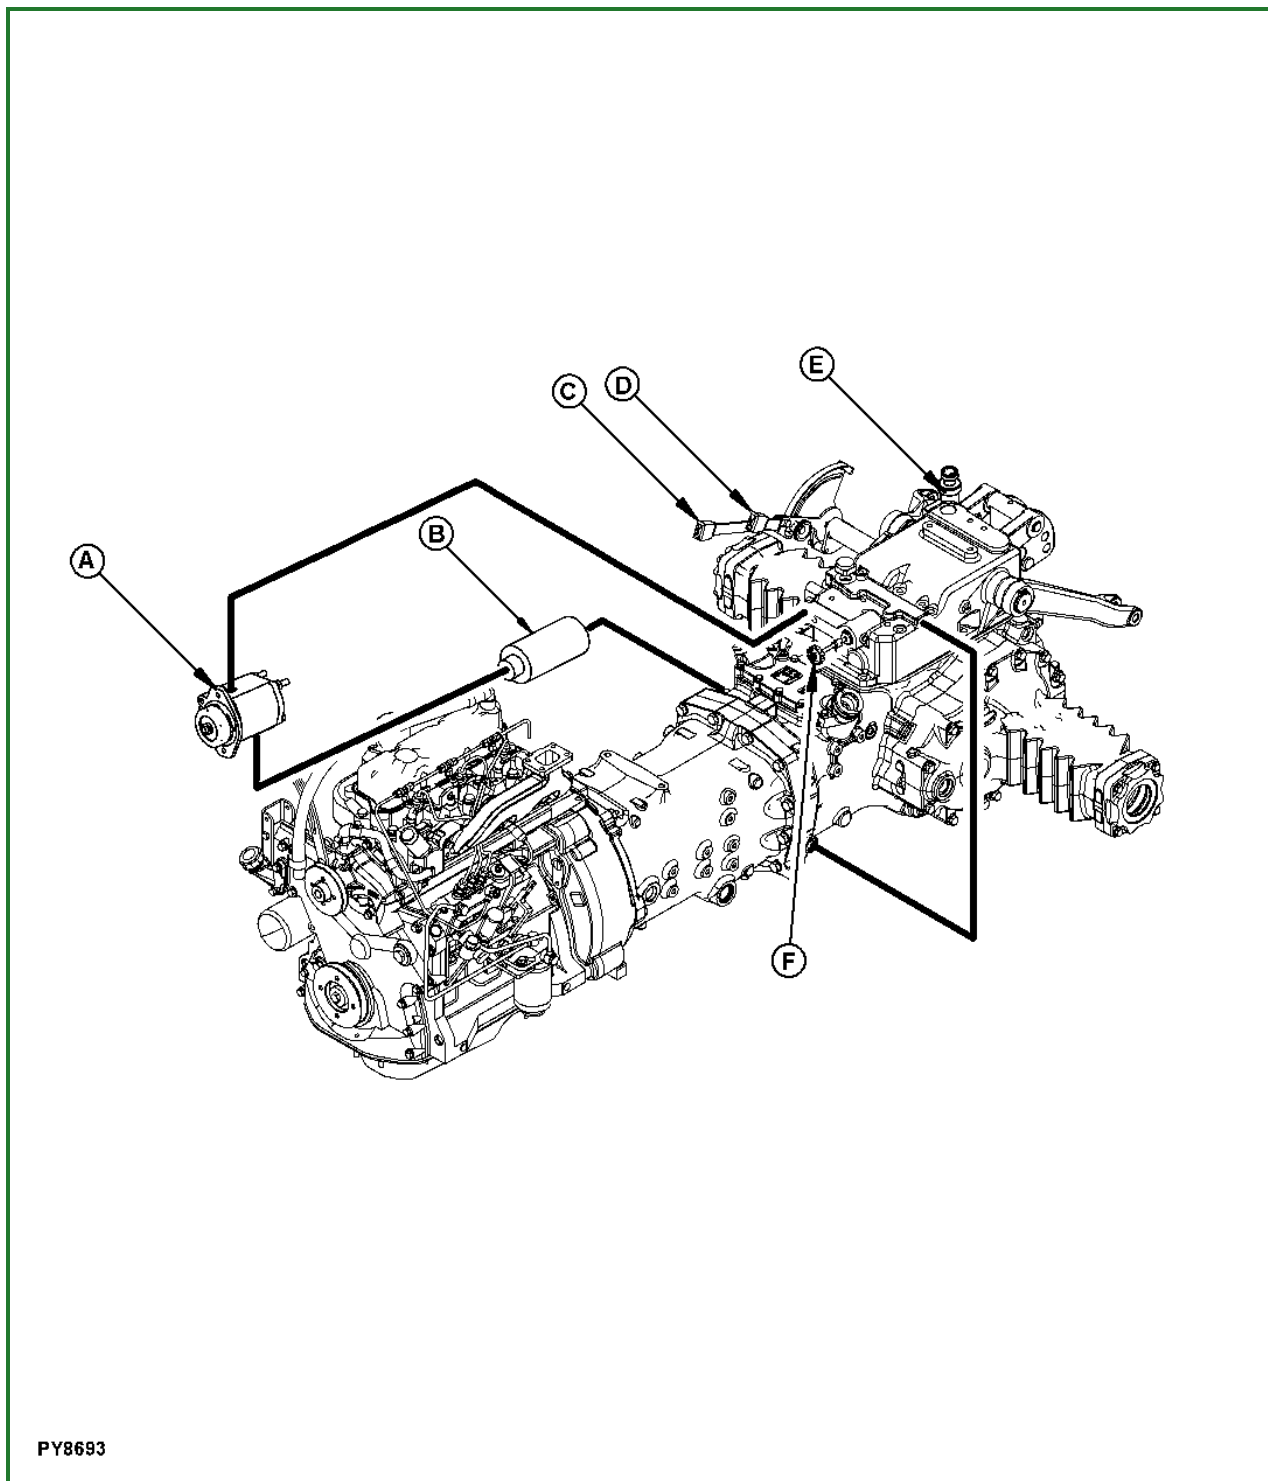

## Hydraulic System Components—Manual Steering

PY8693

**PY8693-UN:** .

**LEGEND:**

- A - Hydraulic Pump
- B - Hydraulic Oil Filter
- C - Position Sensing Lever
- D - Draft Sensing Lever
- E - Rockshaft Housing
- F - Pre-Selector knob

Go to [Section\\_270:Group\\_05](#)

AH98466,0000C66-19-20081231

## Hydraulic System Components—Power Steering

PY8694-UN: .

**LEGEND:**

- A - Hydraulic Pump
- B - Hydraulic Oil Filter
- C - Steering Valve
- D - Position Sensing Lever
- E - Draft Sensing Lever
- F - Rockshaft Housing
- G - Pre-Selector Knob