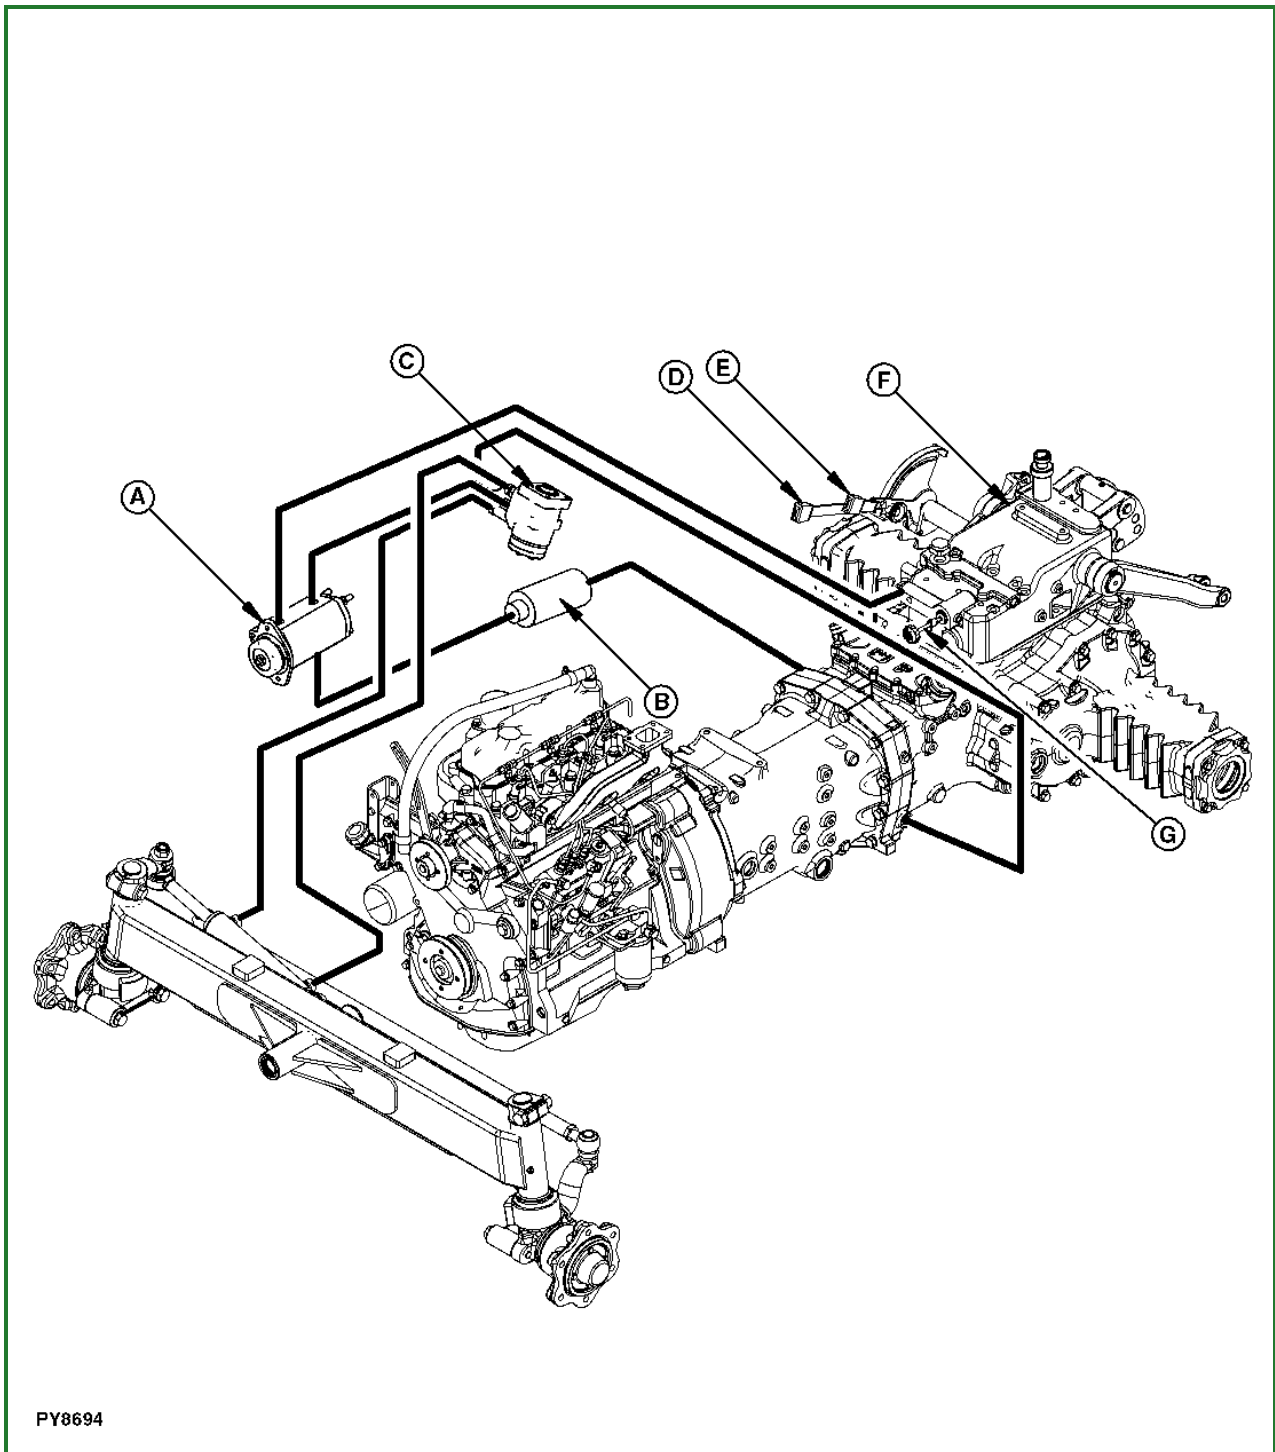

## Hydraulic System Components—Manual Steering

PY8693

**PY8693-UN:** .

**LEGEND:**

- A - Hydraulic Pump
- B - Hydraulic Oil Filter
- C - Position Sensing Lever
- D - Draft Sensing Lever
- E - Rockshaft Housing
- F - Pre-Selector knob

Go to [Section\\_270:Group\\_05](#)

AH98466,0000C66-19-20081231

## Hydraulic System Components—Power Steering

PY8694-UN: .

**LEGEND:**

- A - Hydraulic Pump
- B - Hydraulic Oil Filter
- C - Steering Valve
- D - Position Sensing Lever
- E - Draft Sensing Lever
- F - Rockshaft Housing
- G - Pre-Selector Knob