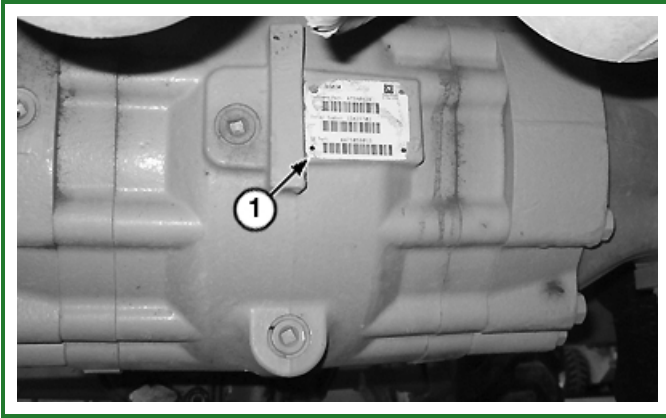

Record Rear Axle Housing Serial Number

TX1104588A-UN: Rear Axle Housing Serial Number Plate Location

LEGEND:

1 - Rear Axle Serial Number Plate

-: Rear Axle Housing Serial Number

Rear Axle Housing Serial Number: