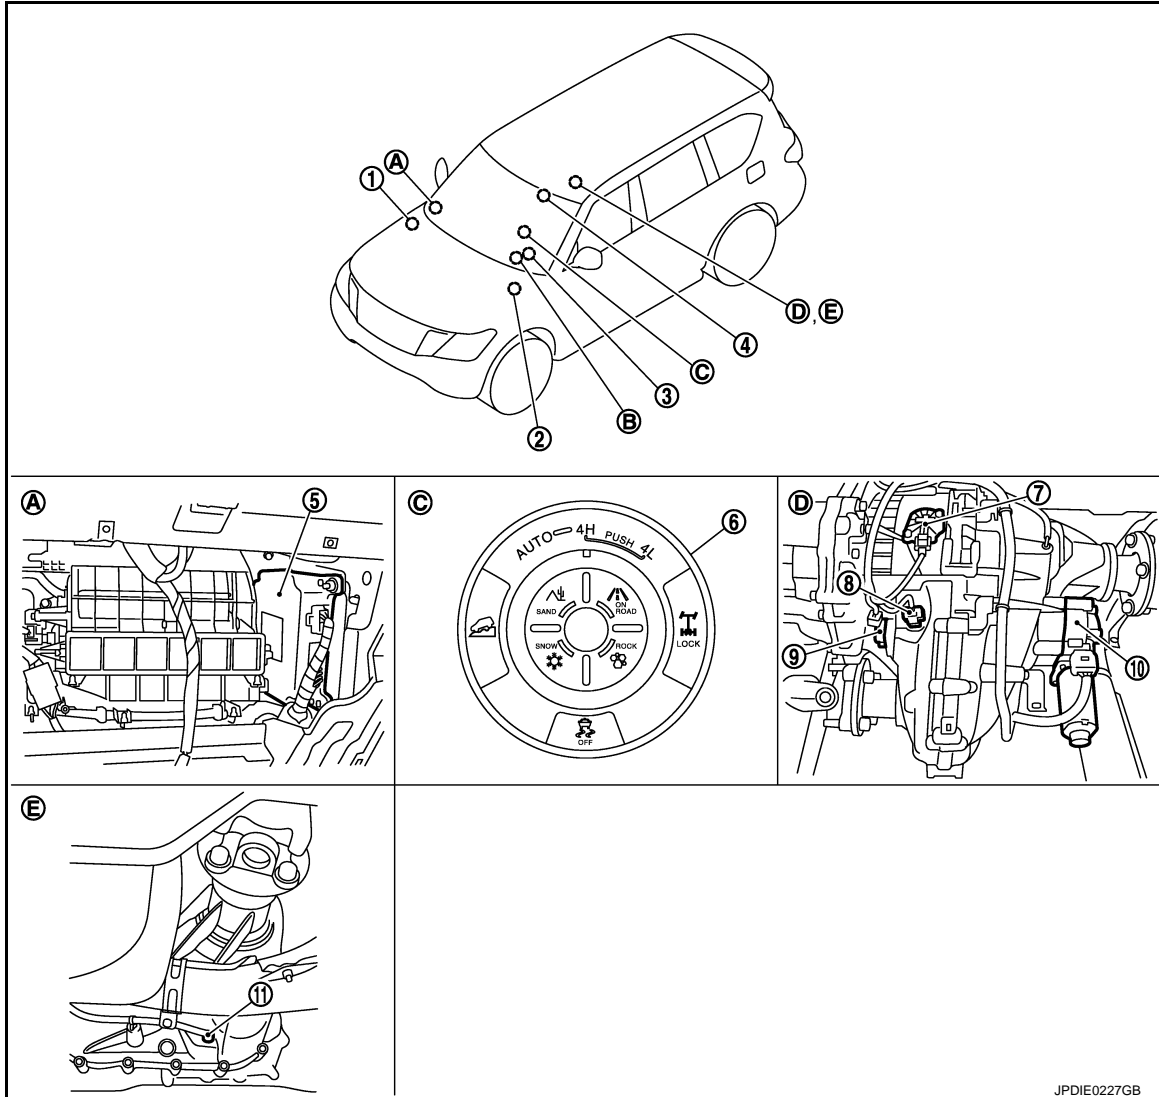

SYSTEM DESCRIPTION

COMPONENT PARTS

Component Parts Location

INFOID:000000005961638

- | | | |
|--|--|---|
| <p>1. ECM
Refer to EC-25, "Component Parts Location" (VK56DE), EC-282, "Component Parts Location" [VK56VD (WITH EURO-OBD)], EC-716, "Component Parts Location" [VK56VD (WITHOUT EURO-OBD)]</p> | <p>2. ABS actuator and electric unit (control unit)
Refer to BRC-10, "Component Parts Location".</p> | <p>3. Steering angle sensor
Refer to BRC-13, "Steering Angle Sensor".</p> |
| <p>4. TCM
Refer to TM-12, "A/T CONTROL SYSTEM : Component Parts Location" (RE5R05A), TM-234, "A/T CONTROL SYSTEM : Component Parts Location" (RE7R01B)</p> | <p>5. Transfer control unit</p> | <p>6. 4WD switch assembly</p> |
| <p>7. Transfer lock position sensor</p> | <p>8. Transfer Hi-Lo position sensor</p> | <p>9. Transfer rotary position sensor</p> |
| <p>10. Transfer control actuator</p> | <p>11. Transfer fluid temperature sensor</p> | |