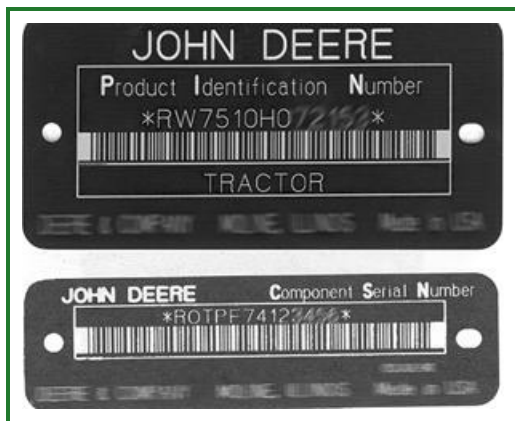

Record Axle Serial Numbers

T203139A-UN: 244J Front Axle Shown

T203140A-UN: 304J Rear Axle Shown

LEGEND:

1 - Axle Serial Number

-: Front Axle Serial Number

Front Axle Serial Number

-: Rear Axle Serial Number

Rear Axle Serial Number

OUO1032,00014DA-19-20040914

Keep Proof of Ownership

TS1680-UN: Product Identification Number

1. Maintain in a secure location an up-to-date inventory of all product and component serial numbers.
2. Regularly verify that identification plates have not been removed. Report any evidence of tampering to law enforcement agencies and order duplicate plates.
3. Other steps you can take:
 - Mark your machine with your own numbering system
 - Take color photographs from several angles of each machine