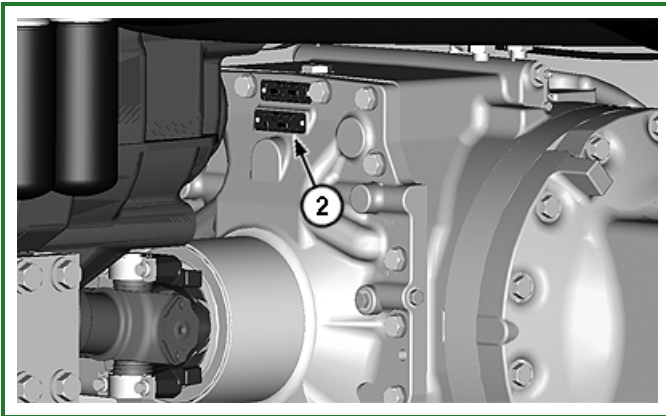

-: Hydraulic Pump Serial Number

Lower Hydraulic Pump Serial Number:

DP99999,0000216-19-20140725

Record Front and Rear Axle Housing Serial Numbers

TX1078533A-UN: Front Axle

TX1078534A-UN: Rear Axle

LEGEND:

1 - Front Axle Serial Number Plate