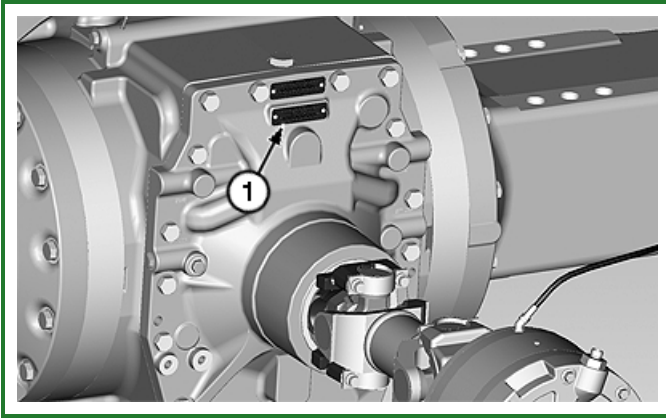

Record Front and Rear Axle Housing Serial Numbers

TX1078533A-UN: Front Axle