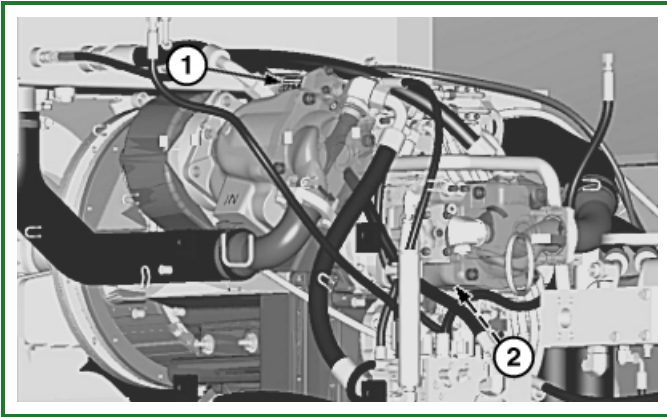

Record Hydraulic Pump Serial Number

The upper hydraulic pump serial number plate is located on top of the upper hydraulic pump case.

The lower hydraulic pump serial number plate is located on the bottom of the lower hydraulic pump case.

TX1048997A-UN: Hydraulic Pump Serial Number

LEGEND:

1 - Upper Hydraulic Pump Serial Number Plate

2 - Lower Hydraulic Pump Serial Number Plate

-: Hydraulic Pump Serial Number

Upper Hydraulic Pump Serial Number: