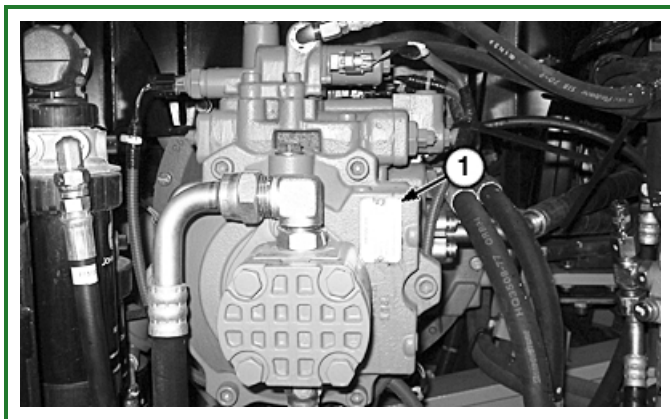

## Record Hydraulic Pump Serial Number

**TX1109949A-UN: Hydraulic Pump Serial Number Plate**

**LEGEND:**

1 - Hydraulic Pump Serial Number Plate

**-: Hydraulic Pump Serial Number Plate**

Hydraulic Pump Serial Number

The hydraulic pump serial number plate (1) is located on the front of the hydraulic pump.

DB84312,0000159-19-20150727