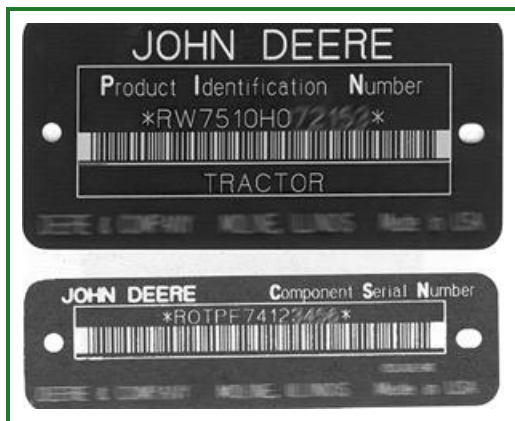

Keep Proof of Ownership

TS1680-UN: Product Identification Number

1. Maintain in a secure location an up-to-date inventory of all product and component serial numbers.
2. Regularly verify that identification plates have not been removed. Report any evidence of tampering to law enforcement agencies and order duplicate plates.
3. Other steps you can take:
  - Mark your machine with your own numbering system
  - Take color photographs from several angles of each machine

DX,SECURE1-19-20031118