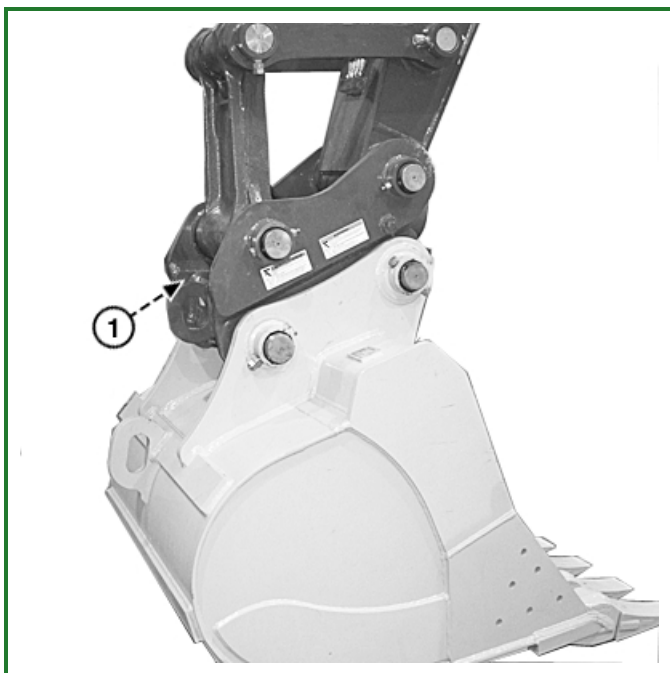

Record Hydraulic Coupler Serial Number—If Equipped

TX1086497A-UN: Hydraulic Coupler Serial Number Plate Location

TX1086500A-UN: Hydraulic Coupler Serial Number Plate

LEGEND:

1 - Hydraulic Coupler Serial Number Plate

-: Hydraulic Coupler Serial Number

Hydraulic Coupler Serial Number:

The hydraulic coupler serial number plate (1) is located on the front side of the coupler.

ER79617,0000D8F-19-20160105

Record Hydraulic Pump Serial Number

TX1213559-UN: Hydraulic Pump Serial Number

LEGEND:

1 - Hydraulic Pump Serial Number Plate

-: Hydraulic Pump Serial Number Plate

Hydraulic Pump Serial Number

Open the right rear service door to access hydraulic pump. Hydraulic pump serial number plate (1) is located on the front of hydraulic pump.