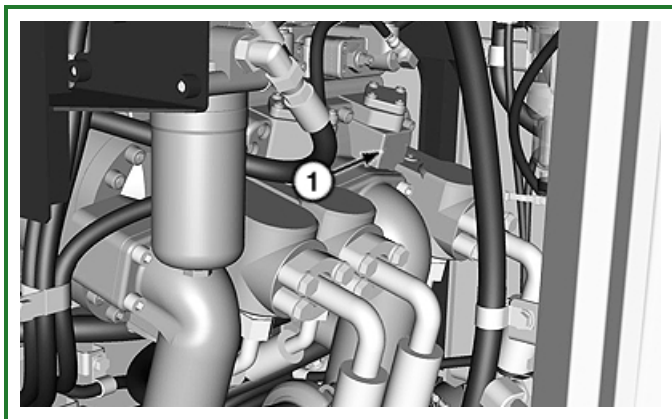

Record Hydraulic Coupler Serial Number—If Equipped

TX1086497A-UN: Hydraulic Coupler Serial Number Plate Location

TX1086500A-UN: Hydraulic Coupler Serial Number Plate

LEGEND:

1 - Hydraulic Coupler Serial Number Plate

-: Hydraulic Coupler Serial Number

Hydraulic Coupler Serial Number:

The hydraulic coupler serial number plate (1) is located on the front side of the coupler.

ER79617,0000D8F-19-20160105

Record Hydraulic Pump Serial Number