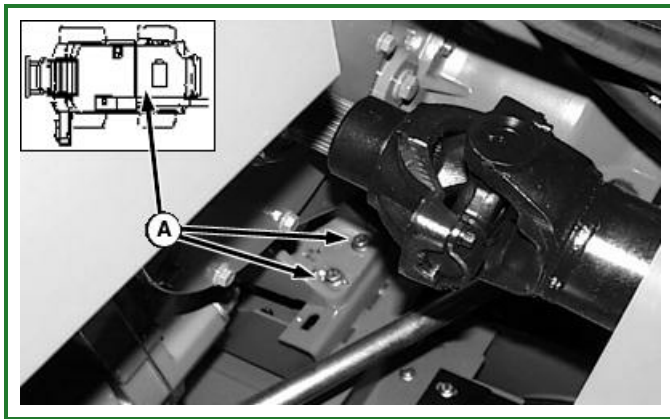

H77790-UN: Front Main Gearcase Mounting Hardware