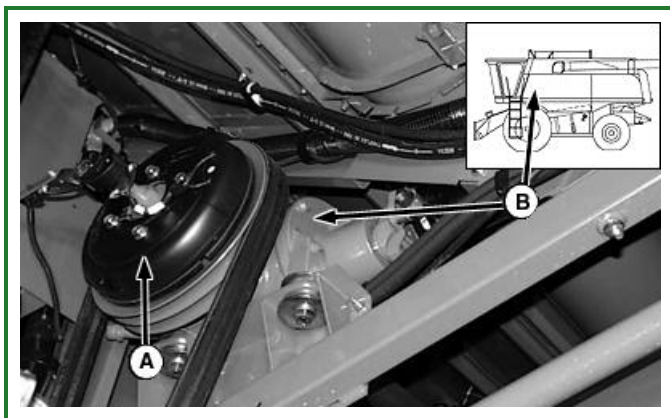

Primary Countershaft Gearcase

H77803-UN: Primary Countershaft Gearcase

LEGEND:

A - Electric Clutch

B - Primary Countershaft Gearcase

Driveline Center Bearing