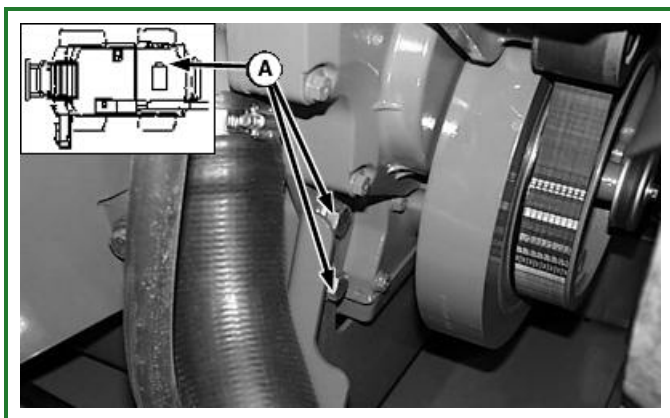

Front Engine Mounting Hardware

H77793-UN: Front Engine Mount