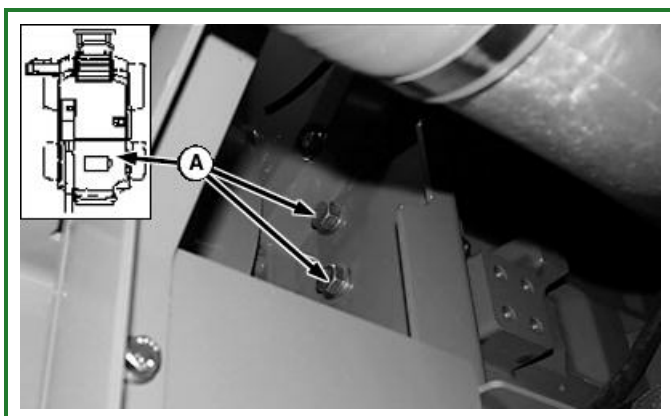

H77795-UN: Front Engine Mount Next To Grain Tank

Front Main Gearcase Mounting Hardware