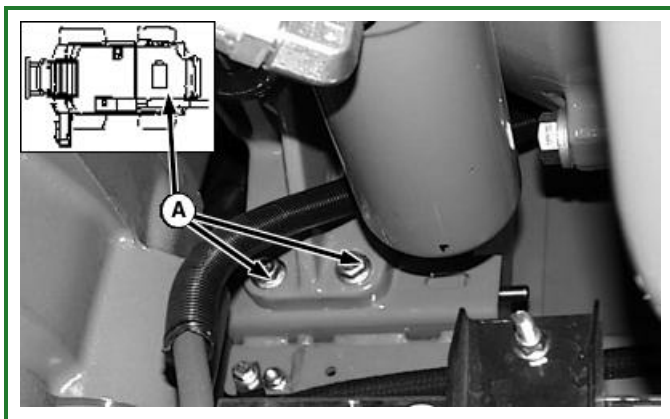

Rear Main Gearcase Mounting Hardware

H77812-UN: Rear Main Gearcase Mounting Hardware

Primary Countershaft Gearcase

H77803-UN: Primary Countershaft Gearcase

LEGEND:

A - Electric Clutch

B - Primary Countershaft Gearcase