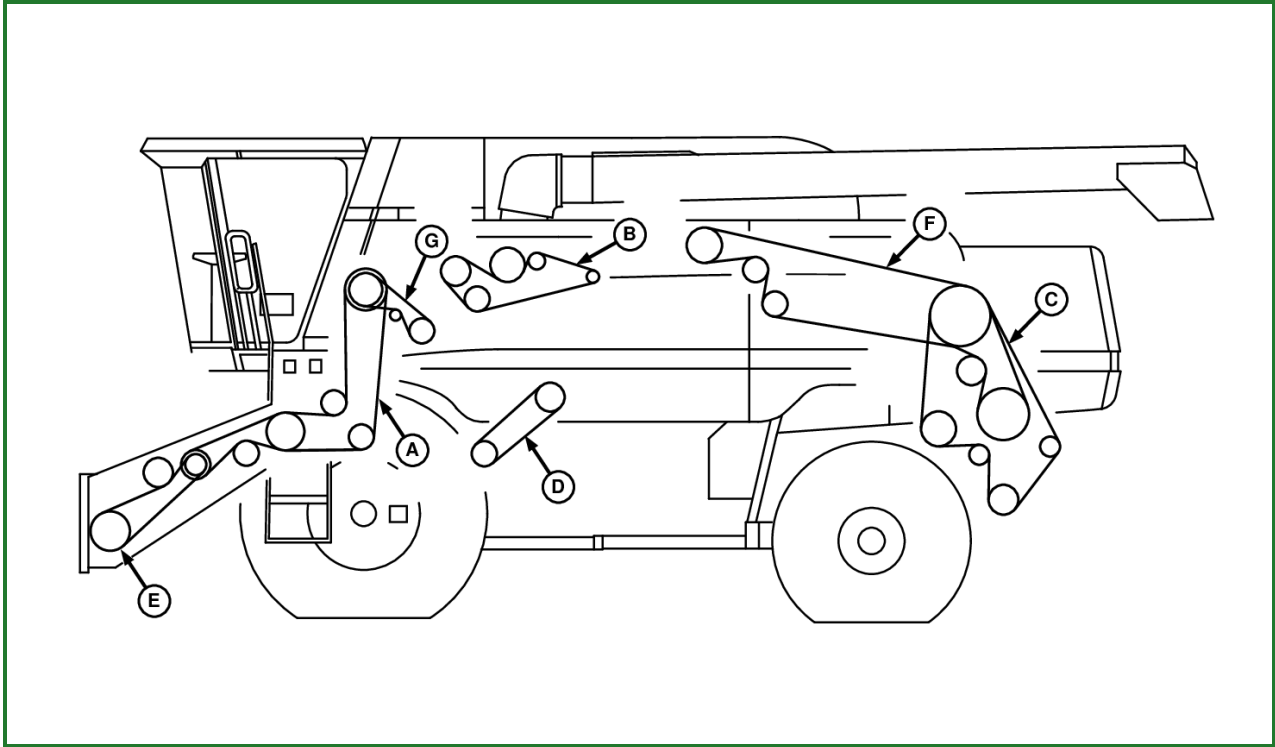

Component Location

H70090-UN: Drives on Right Hand Side, Part 1

LEGEND:

- A - Alternator
- B - Secondary Countershaft
- C - Feeder House Conveyor Drive Chain
- D - Shoe and Conveyor Augers

H70340-UN: Drives on Right Hand Side, Part 2

LEGEND:

- A - Radiator Fan Drive Belt

- B - Rotary Screen Drive Belt
- C - Rotary Screen Countershaft Drive Belt
- D - Cylinder Variable Drive Belt
- E - Cylinder Drive Belt
- F - Tailings Elevator Drive Belt
- G - Clean Grain Elevator Drive Belt
- H - Discharge Beater Drive Chain

H70244-UN: Drives on Left Hand Side, Part 1

LEGEND:

- A - Feeder House Drive and Reel Pump
- B - Cross Auger
- C - Straw Chopper and Chaff Spreader
- D - Cleaning Fan Belt
- E - Fixed Speed Feeder House Drive Belt
- F - Tine Separator Drive
- G - Beater Drive Gearbox