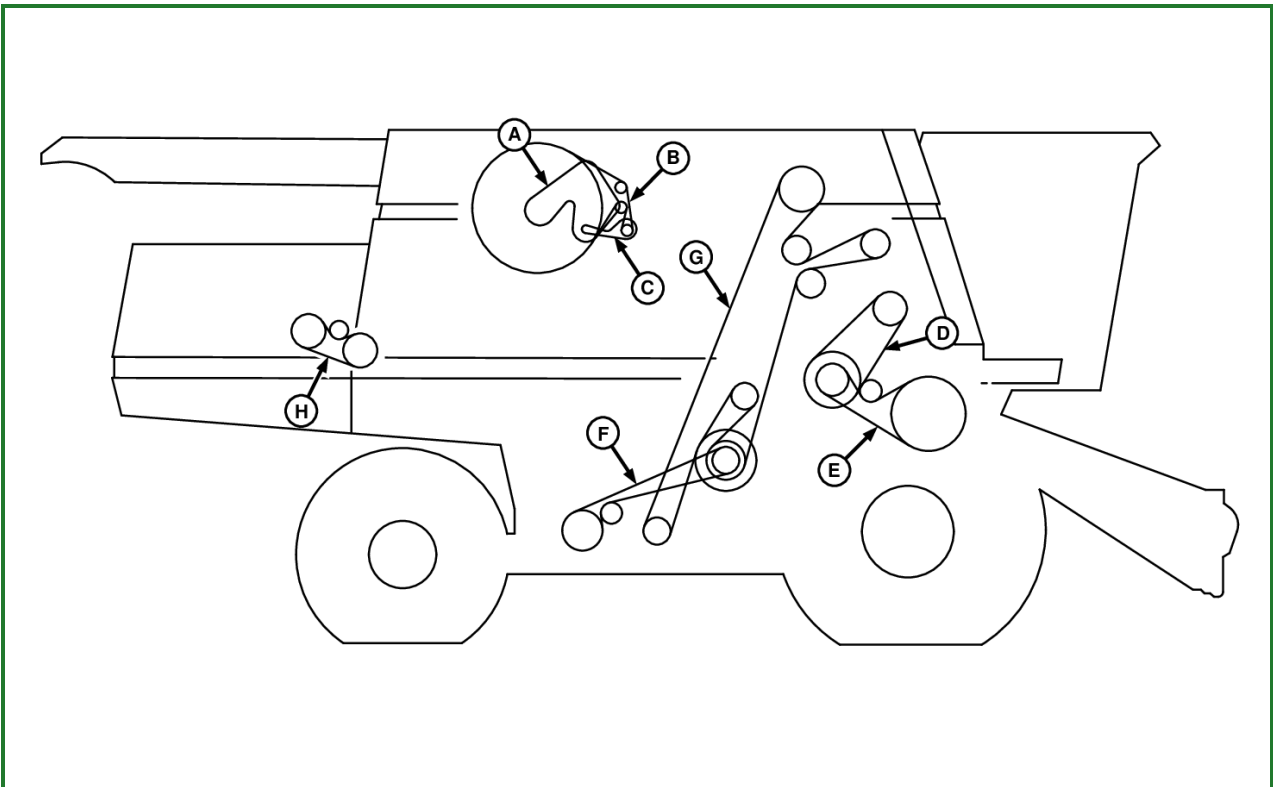

Component Location

H70090-UN: Drives on Right Hand Side, Part 1

LEGEND:

- A - Alternator
- B - Secondary Countershaft
- C - Feeder House Conveyor Drive Chain
- D - Shoe and Conveyor Augers

H70340-UN: Drives on Right Hand Side, Part 2

LEGEND:

- A - Radiator Fan Drive Belt

- B - Rotary Screen Drive Belt
- C - Rotary Screen Countershaft Drive Belt
- D - Cylinder Variable Drive Belt
- E - Cylinder Drive Belt
- F - Tailings Elevator Drive Belt
- G - Clean Grain Elevator Drive Belt
- H - Discharge Beater Drive Chain

H70244-UN: Drives on Left Hand Side, Part 1

LEGEND:

- A - Feeder House Drive and Reel Pump
- B - Cross Auger
- C - Straw Chopper and Chaff Spreader
- D - Cleaning Fan Belt
- E - Fixed Speed Feeder House Drive Belt
- F - Tine Separator Drive
- G - Beater Drive Gearbox