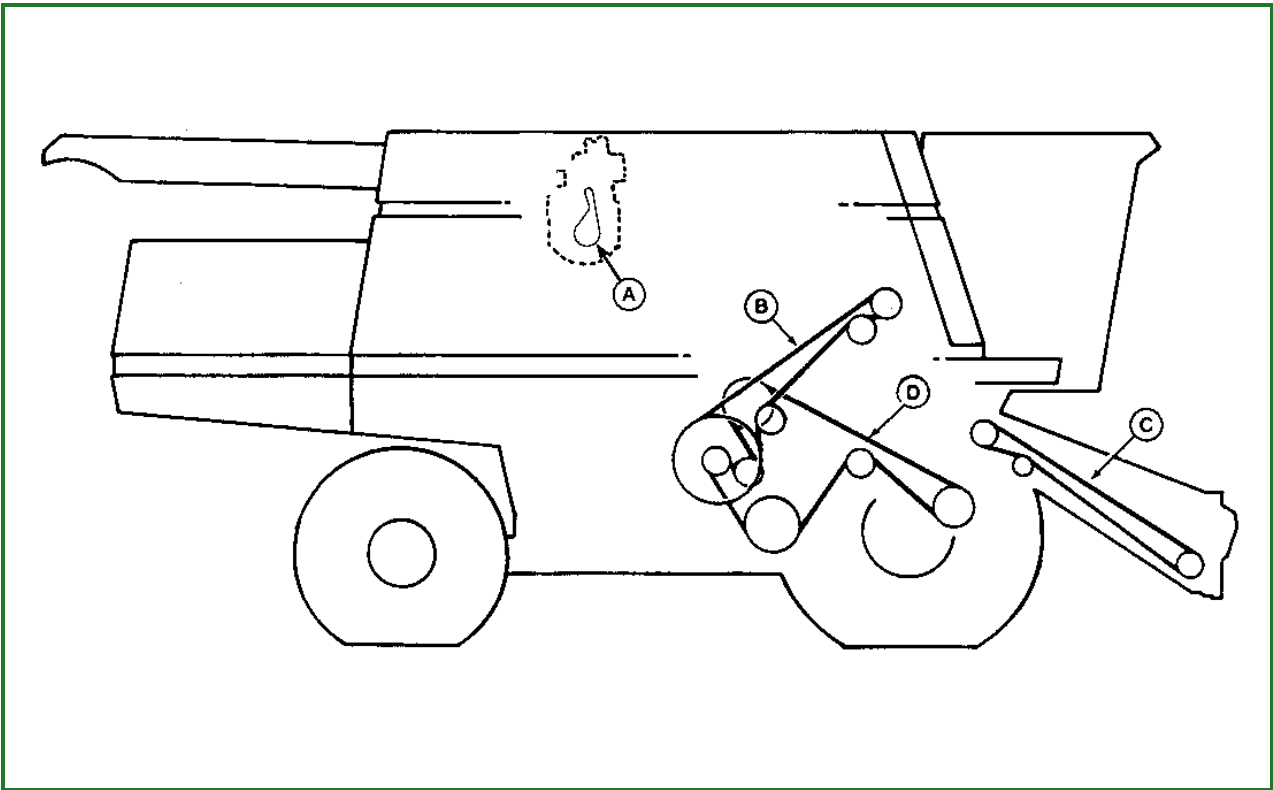

Component Location

H70090-UN: Drives on Right Hand Side, Part 1

LEGEND:

- A - Alternator
- B - Secondary Countershaft
- C - Feeder House Conveyor Drive Chain
- D - Shoe and Conveyor Augers

H70340-UN: Drives on Right Hand Side, Part 2

LEGEND:

- A - Radiator Fan Drive Belt

- B - Rotary Screen Drive Belt
- C - Rotary Screen Countershaft Drive Belt
- D - Cylinder Variable Drive Belt
- E - Cylinder Drive Belt
- F - Tailings Elevator Drive Belt
- G - Clean Grain Elevator Drive Belt
- H - Discharge Beater Drive Chain

H70244-UN: Drives on Left Hand Side, Part 1

LEGEND:

- A - Feeder House Drive and Reel Pump
- B - Cross Auger
- C - Straw Chopper and Chaff Spreader
- D - Cleaning Fan Belt
- E - Fixed Speed Feeder House Drive Belt
- F - Tine Separator Drive
- G - Beater Drive Gearbox